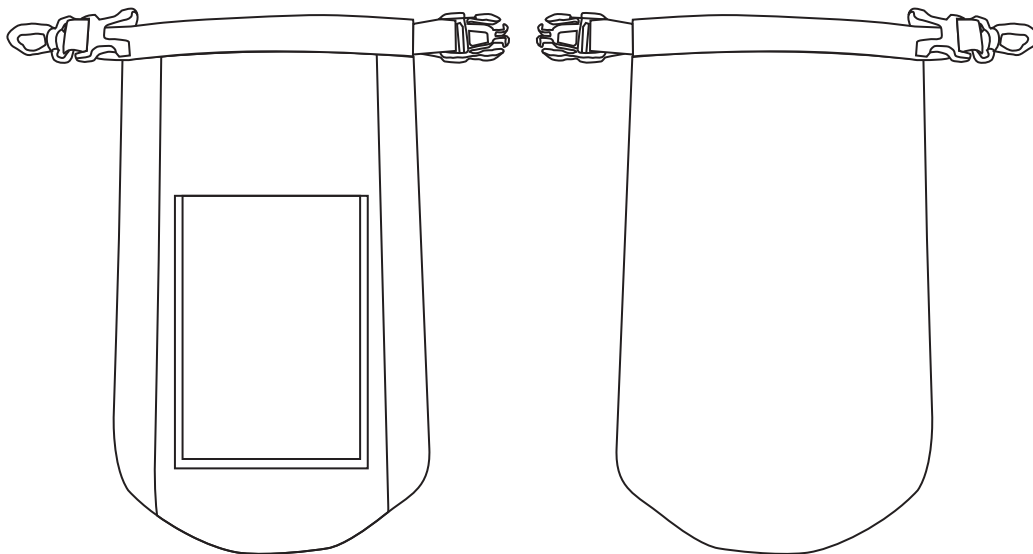

Product: PC4575
Product Size: 180mm(W)x 285mm(H)
Decoration Options: Sublimation

Shown at 25% actual size

Print size: 220mm(W) x 260mm(H)
Shown at 50% actual size

— Knife line
— Bleed line