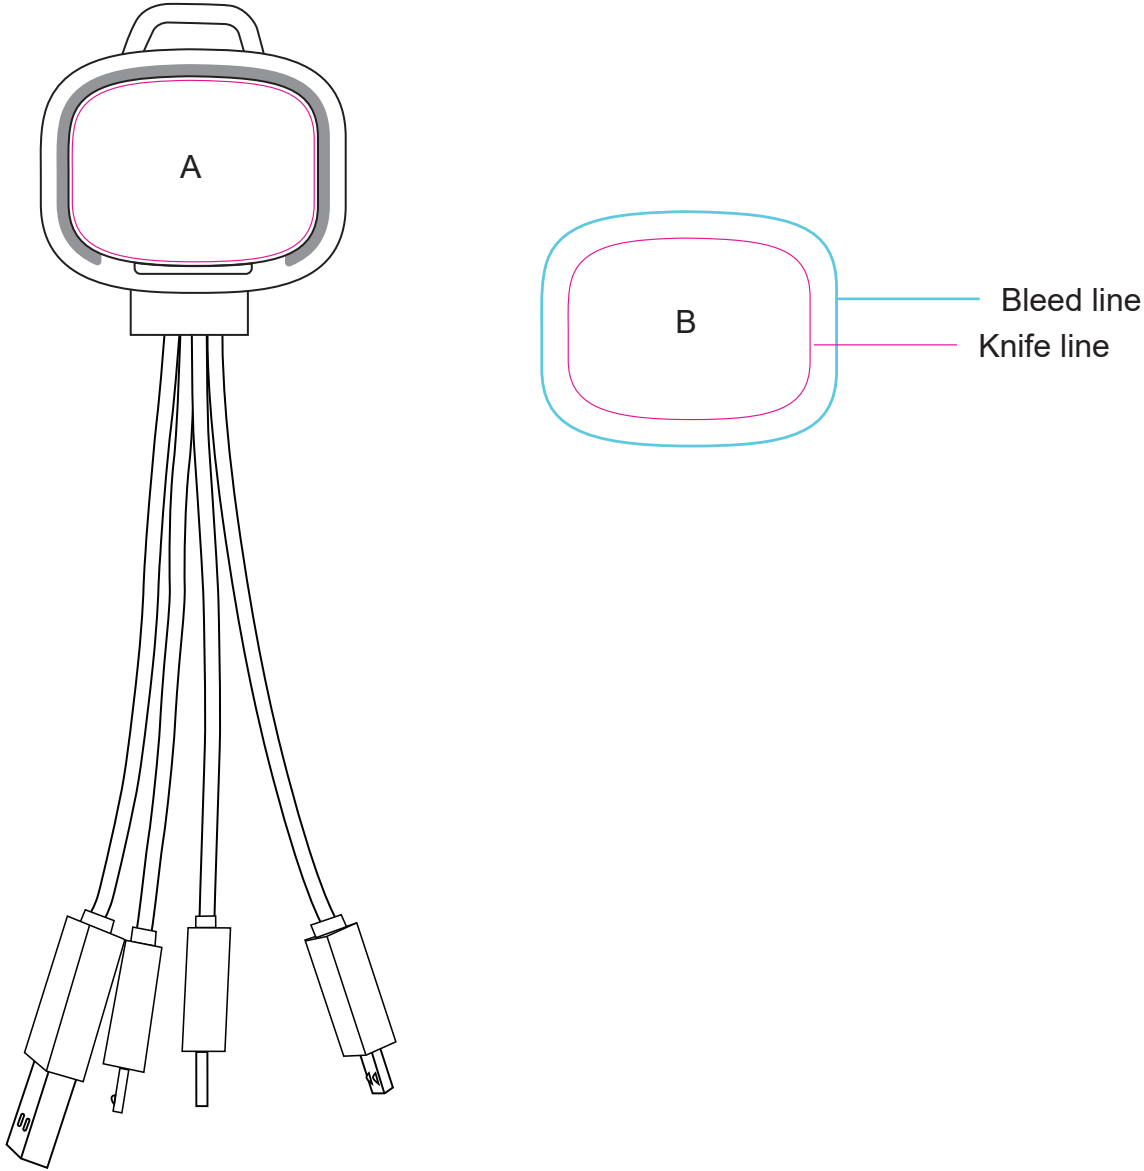

Product: PCBA69
Product Size: Coloured ring: 40x45x15mm Cable: 106mm
Decoration Options: Screen print, Full colour

A: Print size : 32mm(w) x 24mm(h)

B:Epoxy dome size : 32mm(w) x 24mm(h)

Shown at 100% actual size