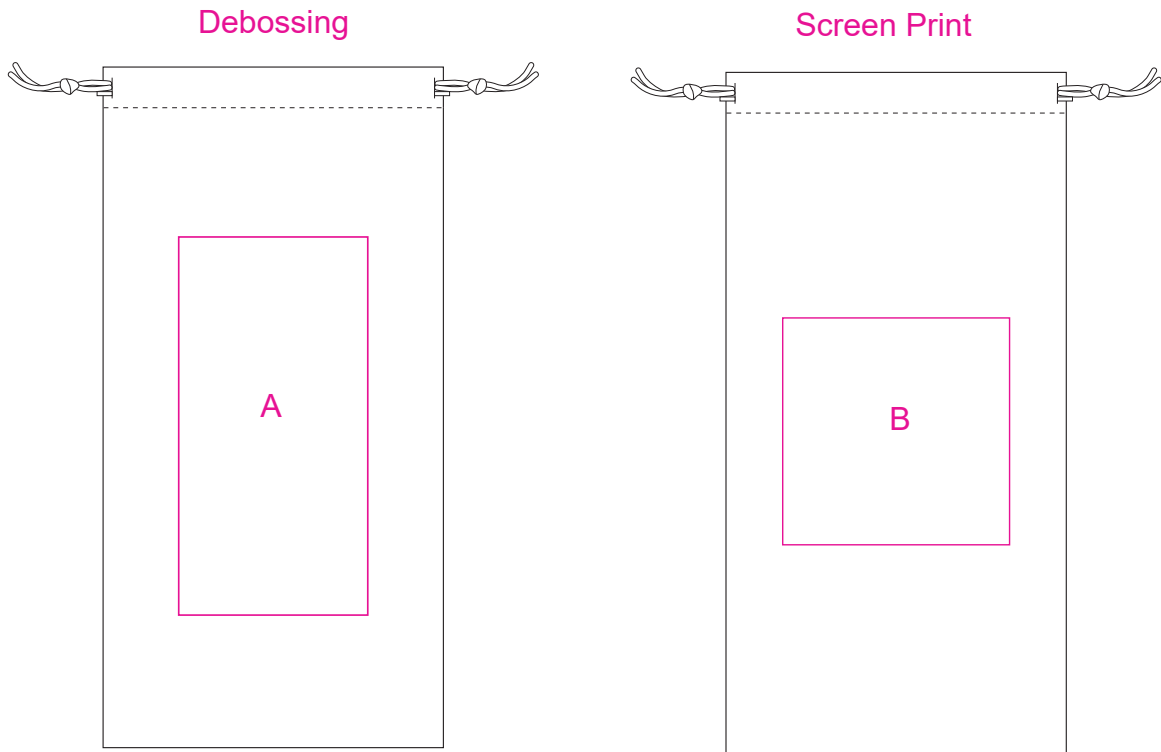

Product: PCBC082
Product Size: 9X18CM
Decoration Options: Debossing, Screen Print, Sublimation

Shown at 50% actual size

A: Debossing size: 50mm(w) x 100mm(h)

B: Screen Print: 60mm(w) x 60mm(h)

Sublimation

C: Sublimation: 90mm(w) x 180mm(h)

— Knife line
— Bleed line
— Safe print area