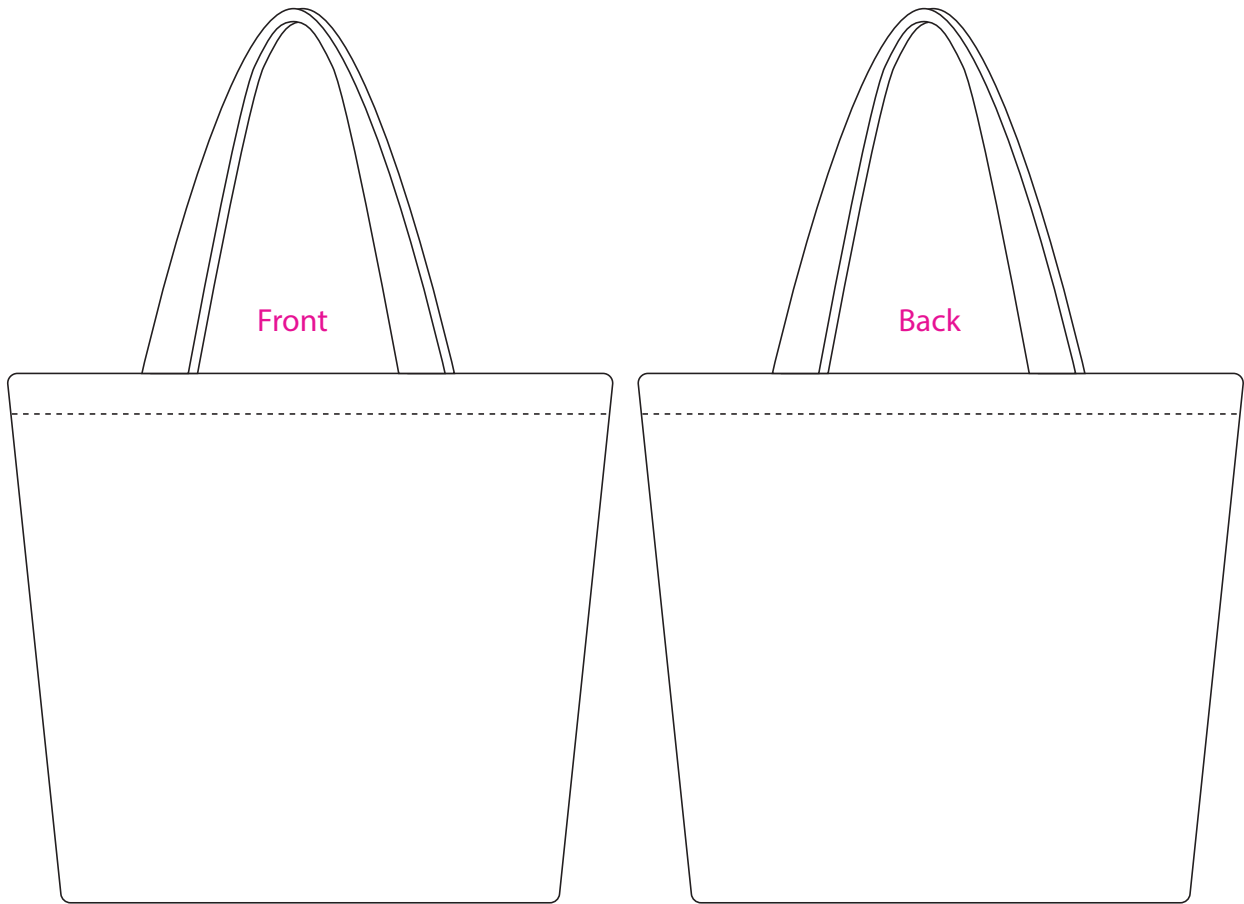

Product: PCBC152
Product Size: 40*35*10cm
Decoration Options: Sublimation

Shown at 20% actual size

Print size: 400mm(w) x 350mm(h)

- Knife line
- Safe print area
- Bleed line