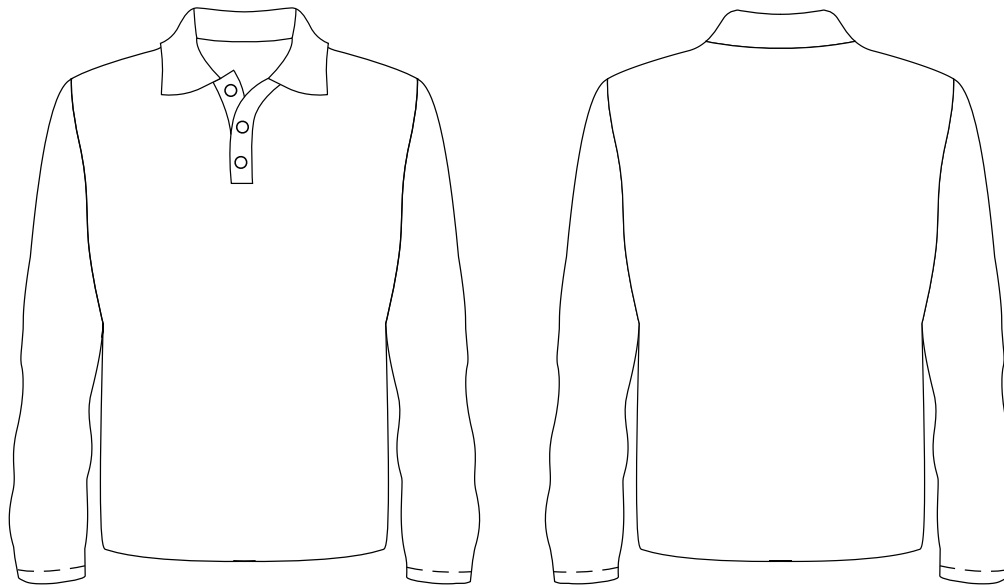

Product: PCC015
 Product Size: Size S: chest width = 106cm; Body length = 71cm ; Size M: chest width = 111cm; Body length = 74cm
 Size L: chest width = 116cm; Body length = 77cm ; Size XL: chest width = 121cm; Body length = 79.5cm
 Size 2XL: chest width = 126cm; Body length = 82cm ; Size 3XL: chest width = 131cm; Body length = 84.5cm
 Size 4XL: chest width = 136cm; Body length = 87cm
 Decoration Options: Sublimation

Visual for reference only.
 Not 100% same as actual product.

Size splits

Choose the corresponding size range of this SKU

Men's size	S	M	L	XL	2XL	3XL	4XL	5XL
order quantity								

Ladies' size	L8	L10	L12	L14	L16	L18
order quantity						

Unisex size	S	M	L	XL	2XL	3XL	4XL	5XL
order quantity								

LOGO refer colour

-  PMS XX C
-  PMS XX C
-  PMS XX C

label type	√ if required (customized brand label will cause additional cost, our product included standard size label and wash label defaultly)	
brand label		
size label		
wash label		