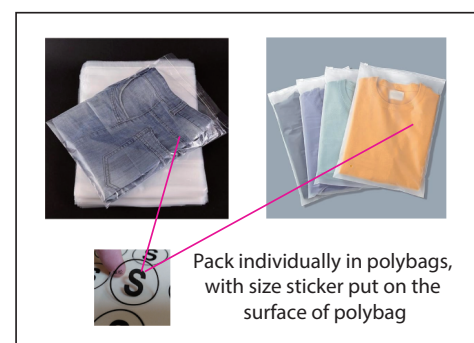

Product: PCC015
 Product Size: Size S: chest width = 106cm; Body length = 71cm ; Size M: chest width = 111cm; Body length = 74cm
 Size L: chest width = 116cm; Body length = 77cm ; Size XL: chest width = 121cm; Body length = 79.5cm
 Size 2XL: chest width = 126cm; Body length = 82cm ; Size 3XL: chest width = 131cm; Body length = 84.5cm
 Size 4XL: chest width = 136cm; Body length = 87cm
 Decoration Options: Sublimation

Visual for reference only.
 Not 100% same as actual product.

Size splits

Choose the corresponding size range of this SKU

Men's size	S	M	L	XL	2XL	3XL	4XL	5XL
order quantity								

Ladies' size	L8	L10	L12	L14	L16	L18
order quantity						

Unisex size	S	M	L	XL	2XL	3XL	4XL	5XL
order quantity								

LOGO refer colour

-  PMS XX C
-  PMS XX C
-  PMS XX C

label type	√ if required (customized brand label will cause additional cost, our product included standard size label and wash label defaultly)	
brand label		
size label		
wash label		