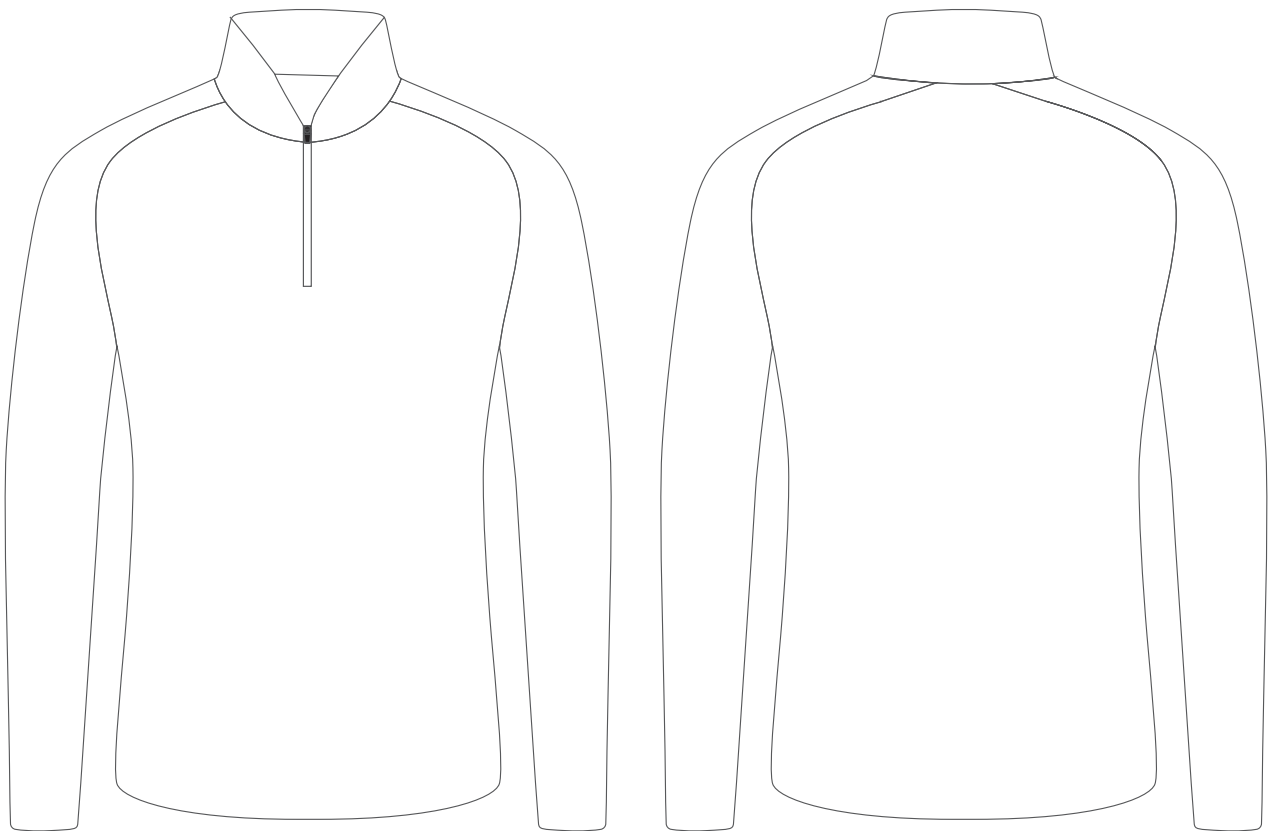

Product: PCC016
Product Size: Size S: chest width = 104cm; Body length = 67cm; Size M: chest width = 108cm; Body length = 69cm; Size L: chest width = 112cm; Body length = 71cm; Size XL: chest width = 116cm; Body length = 73cm; Size 2XL: chest width = 120cm; Body length = 75cm; Size 3XL: chest width = 124cm; Body length = 77cm; Size 4XL: chest width = 128cm; Body length = 79cm
Decoration Options: Sublimation

Visual for reference only.
Not 100% same as actual product.