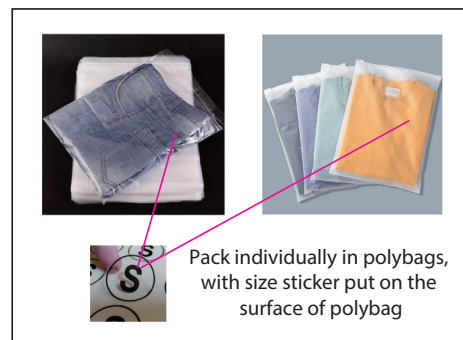

LOGO refer colour

	PMS XX C
	PMS XX C
	PMS XX C