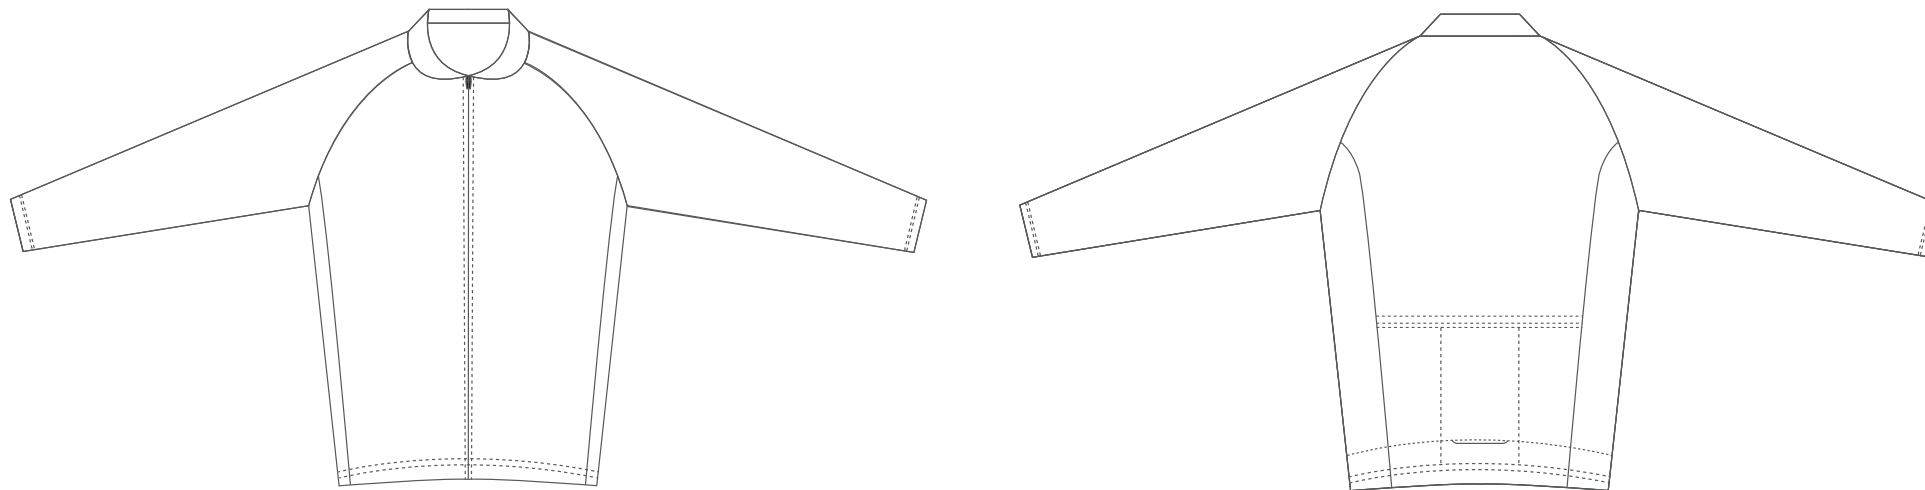

Product: PCC026  
Product Size: Size S: chest width = 92cm; Body length = 60cm  
Size M: chest width = 98cm; Body length = 62cm  
Size L: chest width = 104cm; Body length = 64cm  
Size XL: chest width = 110cm; Body length = 66cm  
Size 2XL: chest width = 116cm; Body length = 68cm  
Size 3XL: chest width = 122cm; Body length = 70cm  
Size 4XL: chest width = 128cm; Body length = 72cm  
Decoration Options: Sublimation

Example of xxxl

Shown at 10% actual size