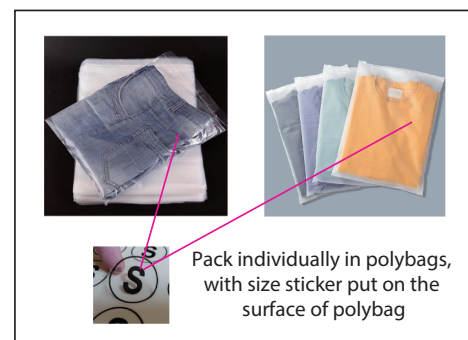

Product: PCC027
 Product Size: Size S: chest=105cm; Body length=69cm ; Size M: chest=110cm; Body length=71.5cm
 Size L: chest=115cm; Body length=74cm ; Size XL: chest=120cm; Body length=76.5cm
 Size 2XL: chest=125cm; Body length=78cm ; Size 3XL: chest=130cm; Body length=79.5cm
 Size 4XL: chest=135cm; Body length=81cm ; Size 5XL: chest=140cm; Body length=82.5cm

Decoration Options: Sublimation

Shown at 10% actual size

Size splits

Choose the corresponding size range of this SKU

Men's size	S	M	L	XL	2XL	3XL	4XL	5XL
order quantity								

Ladies' size	L8	L10	L12	L14	L16	L18
order quantity						

Unisex size	S	M	L	XL	2XL	3XL	4XL	5XL
order quantity								

LOGO refer colour

label type	√ if required (customized brand label will cause additional cost, our product included standard size label and wash label defaultly)	
brand label		
size label		
wash label		