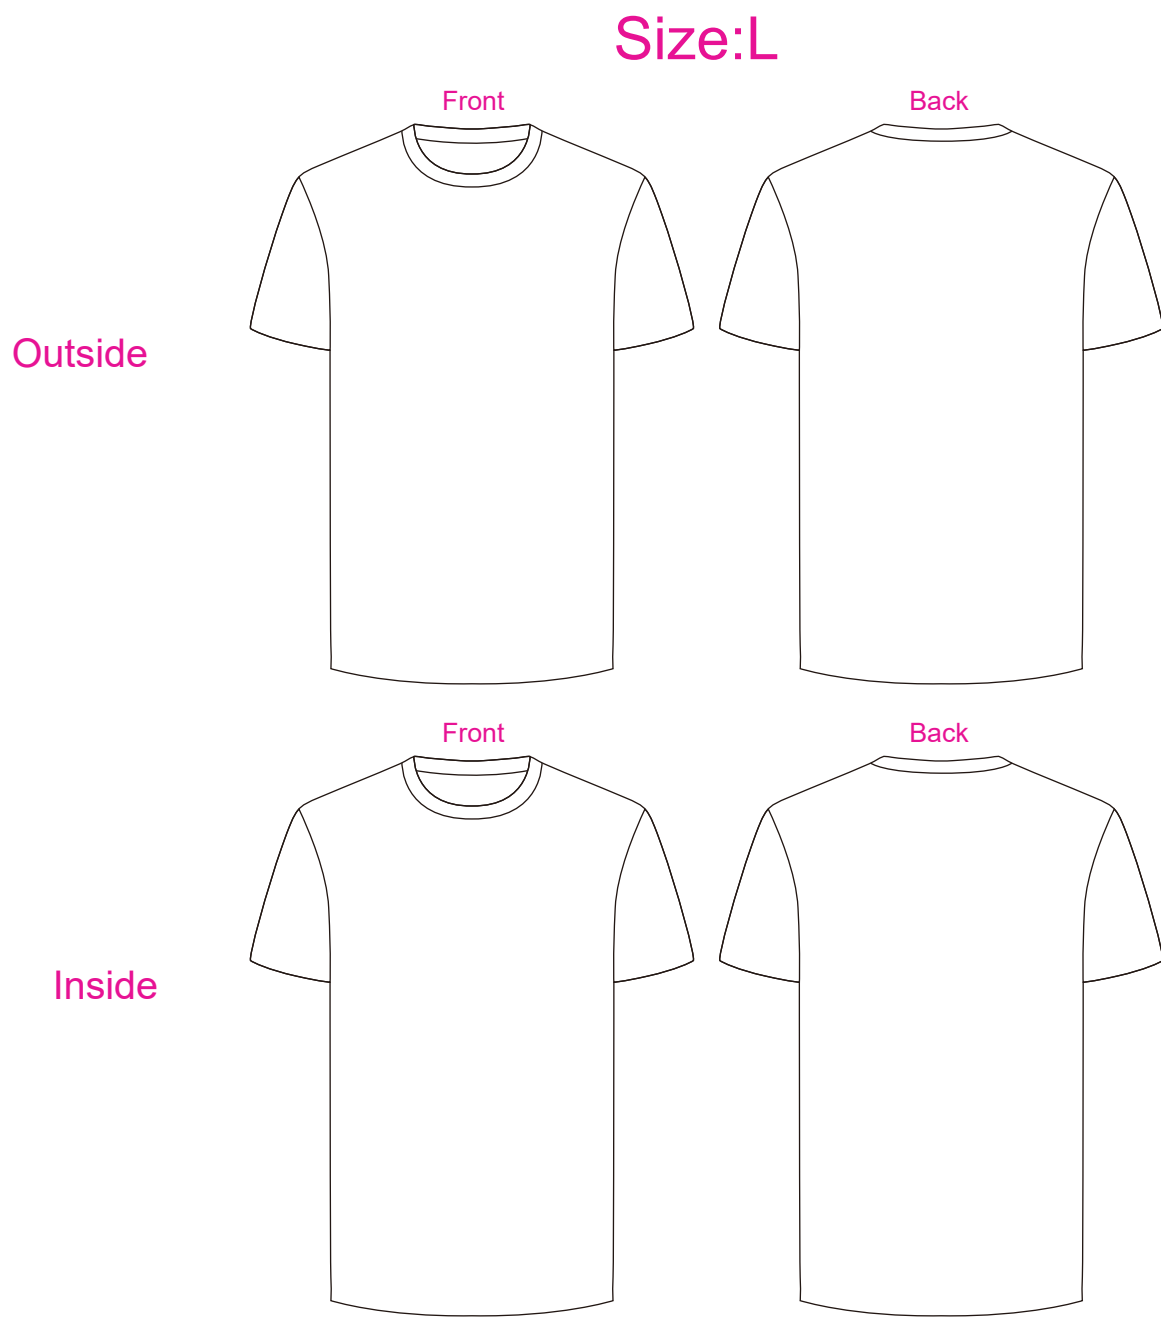

Product: PCC027
 Product Size: Size S: chest=105cm; Body length=69cm ; Size M: chest=110cm; Body length=71.5cm
 Size L: chest=115cm; Body length=74cm ; Size XL: chest=120cm; Body length=76.5cm
 Size 2XL: chest=125cm; Body length=78cm ; Size 3XL: chest=130cm; Body length=79.5cm
 Size 4XL: chest=135cm; Body length=81cm ; Size 5XL: chest=140cm; Body length=82.5cm

Decoration Options: Sublimation

Shown at 10% actual size

Size splits

Choose the corresponding size range of this SKU

Men's size	S	M	L	XL	2XL	3XL	4XL	5XL
order quantity								

Ladies' size	L8	L10	L12	L14	L16	L18
order quantity						

Unisex size	S	M	L	XL	2XL	3XL	4XL	5XL
order quantity								

LOGO refer colour

label type	√ if required (customized brand label will cause additional cost, our product included standard size label and wash label defaultly)	
brand label		
size label		
wash label		