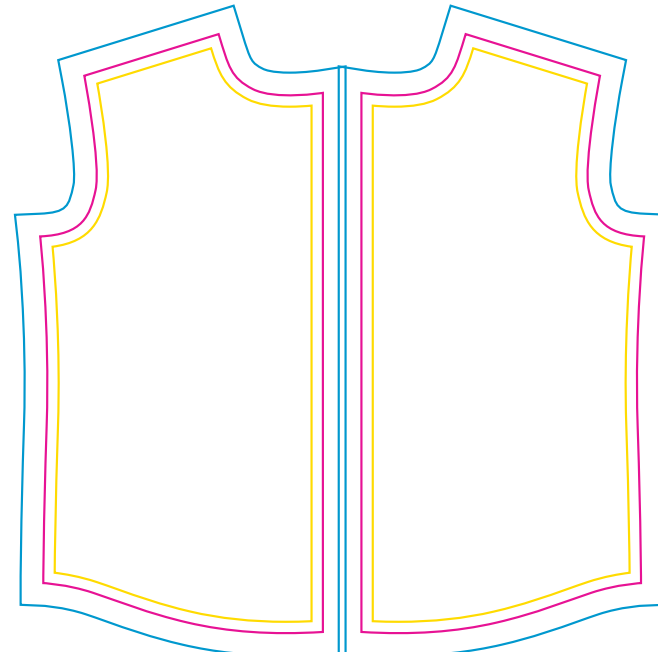

Product: PCC028  
 Product Size: Size S: chest=107cm; Body length=71.8cm  
 Size M: chest=112cm; Body length=73cm  
 Size L: chest=117cm; Body length=74.2cm  
 Size XL: chest=122cm; Body length=75.4cm  
 Size 2XL: chest=127cm; Body length=76.6cm  
 Size 3XL: chest=132cm; Body length=77.8cm  
 Decoration Options: Sublimation

## Size:L

Print size: 625.7mm(w) x 687.3mm(h)  
 Shown at 10% actual size

Print size: 373.9mm(w) x 792.1mm(h)

collar outside

collar inside

Print size: 532.5mm(w) x 102.7mm(h)

\*This two panels should be mirror symmetry

left sleeve

right sleeve

Print size: 496.4mm(w) x 293.8mm(h)

back yoke outside

back yoke inside

Print size: 532.5mm(w) x 172.6mm(h)

\*This two panels should be mirror symmetry

- Knife line
- Safe print area
- Bleed area