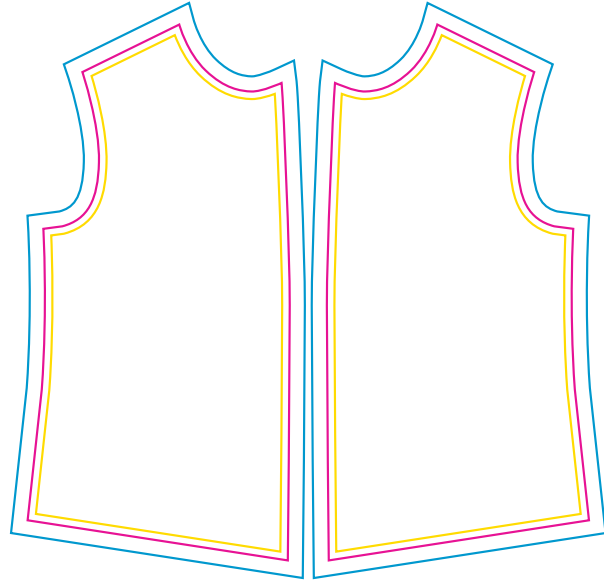

Product: PCC028W
 Product Size: Size L8: chest width = 94cm; Body length = 64cm
 Size L10: chest width = 98cm; Body length = 65cm
 Size L12: chest width = 102cm; Body length = 66cm
 Size L14: chest width = 106cm; Body length = 67cm
 Size L16: chest width = 110cm; Body length = 68cm
 Size L18: chest width = 114cm; Body length = 69cm
 Decoration Options: Sublimation

Size:8

Print size: 346.6mm(w) x 708.8mm(h)
 Shown at 10% actual size

Print size: 527.7mm(w) x 701.2mm(h)

collar outside

collar inside

Print size: 498mm(w) x 106.5mm(h)

*This two panels should be mirror symmetry

left sleeve

right sleeve

Print size: 395.4mm(w) x 244.7mm(h)

- Knife line
- Safe print area
- Bleed area

Size splits

Men's size	S	M	L	XL	2XL	3XL	4XL	5XL
order quantity								

Ladies' size	L8	L10	L12	L14	L16	L18
order quantity						

LOGO refer colour

- PMS XX C
- PMS XX C
- PMS XX C