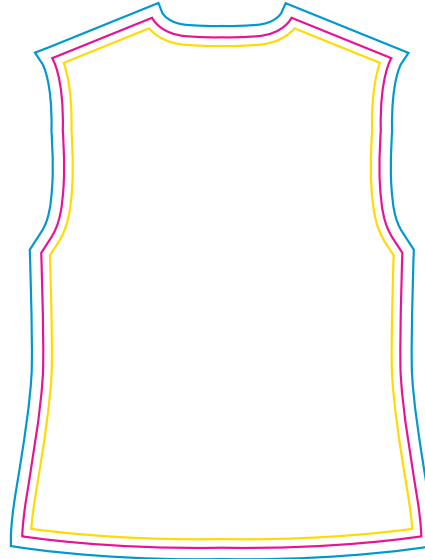

Product: PCC028W
 Product Size: Size L8: chest width = 94cm; Body length = 64cm
 Size L10: chest width = 98cm; Body length = 65cm
 Size L12: chest width = 102cm; Body length = 66cm
 Size L14: chest width = 106cm; Body length = 67cm
 Size L16: chest width = 110cm; Body length = 68cm
 Size L18: chest width = 114cm; Body length = 69cm
 Decoration Options: Sublimation

Size:8

Print size: 346.6mm(w) x 708.8mm(h)
 Shown at 10% actual size

Print size: 527.7mm(w) x 701.2mm(h)

collar outside

collar inside

Print size: 498mm(w) x 106.5mm(h)

*This two panels should be mirror symmetry

left sleeve

right sleeve

Print size: 395.4mm(w) x 244.7mm(h)

- Knife line
- Safe print area
- Bleed area

Size splits

Men's size	S	M	L	XL	2XL	3XL	4XL	5XL
order quantity								

Ladies' size	L8	L10	L12	L14	L16	L18
order quantity						