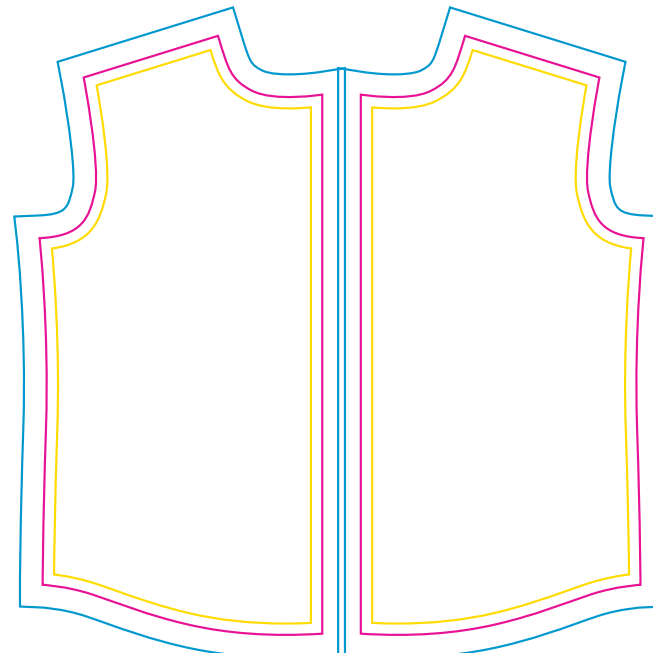

Product: PCC029  
 Product Size: Size S: chest width = 107cm; Body length = 71.8cm ; Size M: chest width = 112cm; Body length = 73cm  
 Size L: chest width = 117cm; Body length = 74.2cm ; Size XL: chest width = 122cm; Body length = 75.4cm  
 Size 2XL: chest width = 127cm; Body length = 76.6cm ; Size 3XL: Chest width = 132cm; Body length = 77.8cm  
 Size 4XL: Chest width = 137cm; Body length = 79cm  
 Decoration Options: Sublimation

Size:L

Print size: 625.7mm(w) x 687.3mm(h)  
 Shown at 10% actual size

Print size: 373.9mm(w) x 792.1mm(h)

collar outside

collar inside

Print size: 532.5mm(w) x 102.7mm(h)

\*This two panels should be mirror symmetry

left sleeve

right sleeve

Print size: 496.4mm(w) x 293.8mm(h)

back yoke outside

back yoke inside

Print size: 532.5mm(w) x 172.6mm(h)

\*This two panels should be mirror symmetry

- Knife line
- Safe print area
- Bleed area