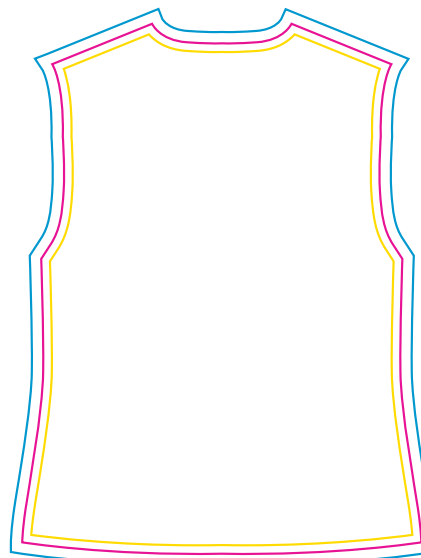

Product: PCC029W  
 Product Size: Size L8: chest width = 94cm; Body length = 64cm  
 Size L10: chest width = 98cm; Body length = 65cm  
 Size L12: chest width = 102cm; Body length = 66cm  
 Size L14: chest width = 106cm; Body length = 67cm  
 Size L16: chest width = 110cm; Body length = 68cm  
 Size L18: chest width = 114cm; Body length = 69cm  
 Decoration Options: Sublimation

## Size:8

Print size: 346.6mm(w) x 708.8mm(h)  
 Shown at 10% actual size

Print size: 527.7mm(w) x 701.2mm(h)

collar outside

collar inside

Print size: 498mm(w) x 106.5mm(h)

\*This two panels should be mirror symmetry

left sleeve

right sleeve

Print size: 395.4mm(w) x 244.7mm(h)

- Knife line
- Safe print area
- Bleed area

## LOGO refer colour

- PMS XX C
- PMS XX C
- PMS XX C