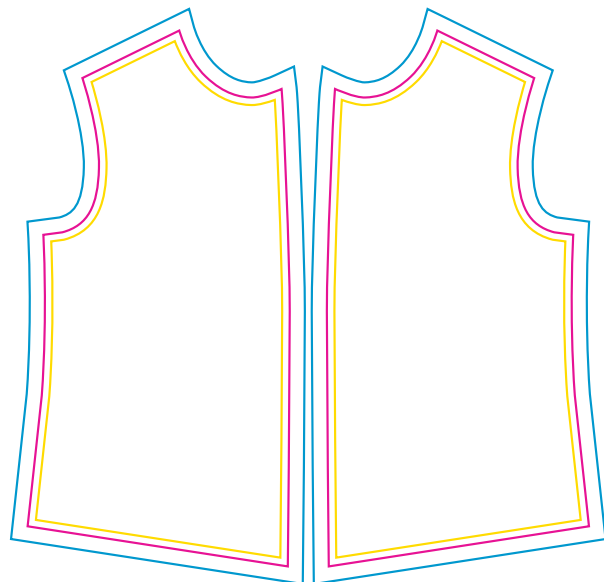

Product: PCC029W  
 Product Size: Size L8: chest width = 94cm; Body length = 64cm  
 Size L10: chest width = 98cm; Body length = 65cm  
 Size L12: chest width = 102cm; Body length = 66cm  
 Size L14: chest width = 106cm; Body length = 67cm  
 Size L16: chest width = 110cm; Body length = 68cm  
 Size L18: chest width = 114cm; Body length = 69cm  
 Decoration Options: Sublimation

## Size:8

Print size: 346.6mm(w) x 708.8mm(h)  
 Shown at 10% actual size

Print size: 527.7mm(w) x 701.2mm(h)

collar outside

collar inside

Print size: 498mm(w) x 106.5mm(h)

\*This two panels should be mirror symmetry

left sleeve

right sleeve

Print size: 395.4mm(w) x 244.7mm(h)

- Knife line
- Safe print area
- Bleed area

## LOGO refer colour

- PMS XX C
- PMS XX C
- PMS XX C