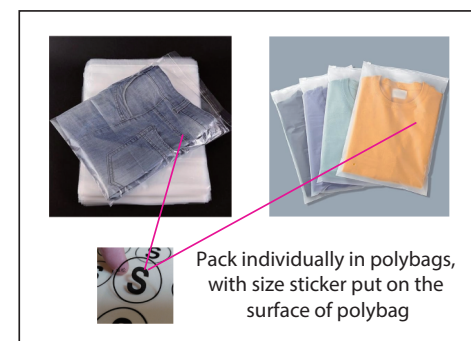

LOGO refer colour