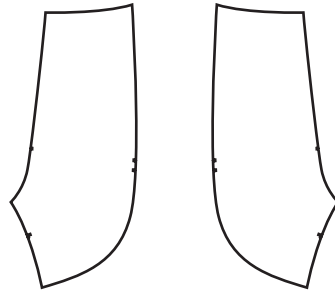

Product: PCC033
 Product Size: Size S: waist width = 56~92cm; Body length = 44cm
 Size M: waist width = 62~98cm; Body length = 45.5cm
 Size L: waist width = 68~106cm; Body length = 47cm
 Size XL: waist width = 74~112cm; Body length = 48.5cm
 Size 2XL: waist width = 80~118cm; Body length = 50cm
 Size 3XL: waist width = 86~124cm; Body length = 51.5cm
 Size 4XL: waist width = 92~130cm; Body length = 53cm
 Decoration Options: Sublimation

Size:L

Product size: 233.3mm(w) x 307.3mm(h)

Product size: 165.9mm(w) x 374.2mm(h)

Product size: 233.3mm(w) x 307.3mm(h)

*Please kindly note, by default ,the front rise and back rise panel are made in black, no sublimation done on it.

Right Leg Side Panel

Print size: 431.3mm(w) x 478.3mm(h)
 Shown at 10% actual size

Back Panel Above Hip

Print size: 320.9mm(w) x 220.6mm(h)

Left Leg Side Panel

Print size: 431.3mm(w) x 478.3mm(h)

Print size: 410.4mm(w) x 52mm(h)

Print size: 410.4mm(w) x 52mm(h)

- Knife line
- Safe print area
- Bleed area

Size splits

Men's size	S	M	L	XL	2XL	3XL	4XL	5XL
order quantity								

Ladies' size	L8	L10	L12	L14	L16	L18
order quantity						