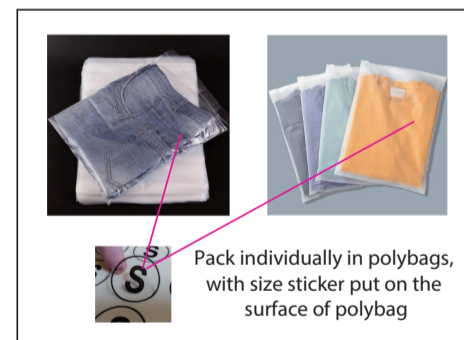

LOGO refer colour

	PMS XX C
	PMS XX C
	PMS XX C