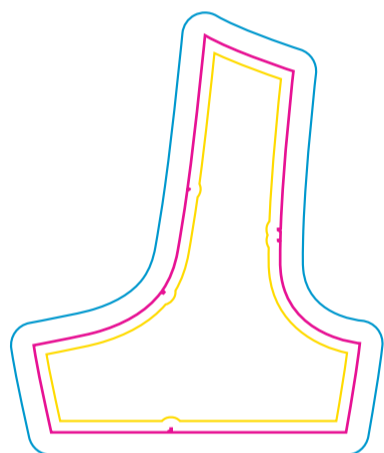

Product: PCC034
 Product Size: Size S: waist width = 56~92cm; Body length = 94cm
 Size M: waist width = 62~98cm; Body length = 95cm
 Size L: waist width = 68~106cm; Body length = 96cm
 Size XL: waist width = 74~112cm; Body length = 97cm
 Size 2XL: waist width = 80~118cm; Body length = 98cm
 Size 3XL: waist width = 86~124cm; Body length = 99cm
 Size 4XL: waist width = 92~130cm; Body length = 100cm

Decoration Options: Sublimation

Size:L

Product size: 233.3mm(w) x 307.3mm(h) Product size: 165.9mm(w) x 374.2mm(h) Product size: 233.3mm(w) x 307.3mm(h)

— Knife line
 — Safe print area
 — Bleed area

*Please kindly note, by default ,the front rise and back rise panel are made in black, no sublimation done on it.

Right Leg Side Panel

Print size: 431.3mm(w) x 525mm(h)

Shown at 10% actual size

Left Leg Side Panel

Print size: 431.3mm(w) x 525mm(h)

Back Panel Above Hip

Print size: 320.9mm(w) x 220.6mm(h)

Print size: 394.6mm(w) x 516.9mm(h)

Size splits

Men's size	S	M	L	XL	2XL	3XL	4XL	5XL
order quantity								

Ladies' size	L8	L10	L12	L14	L16	L18
order quantity						

Unisex size	S	M	L	XL	2XL	3XL	4XL	5XL
order quantity								

LOGO refer colour