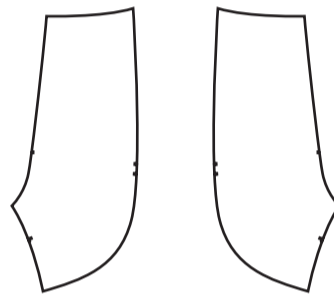

Product: PCC035  
 Product Size: Size S: waist=56~82cm; Total length=45cm  
 Size M: waist=62~88cm; Total length=47cm  
 Size L: waist=68~100cm; Total length=49cm  
 Size XL: waist=74~106cm; Total length=51cm  
 Size 2XL: waist=80~112cm; Total length=53cm  
 Size 3XL: waist=86~118cm; Total length=55cm  
 Size 4XL: waist=92~124cm; Total length=57cm

Decoration Options: Sublimation

Size:L

Product size: 218mm(w) x 396.9mm(h)

Shown at 10% actual size

Product size: 218mm(w) x 396.9mm(h)

Product size: 284.3mm(w) x 466.1mm(h)

\*Please kindly note the mesh straps panel can be White or Black, no sublimation done on it.

Product size: 233.3mm(w) x 307.3mm(h)

Product size: 165.9mm(w) x 374.2mm(h)

Product size: 233.3mm(w) x 307.3mm(h)

\*Please kindly note, by default ,the front rise and back rise panel are made in black, no sublimation done on it.

Right Leg Side Panel

Print size: 431.3mm(w) x 478.3mm(h)

Back Panel Above Hip

Print size: 320.9mm(w) x 220.6mm(h)

Left Leg Side Panel

Print size: 431.3mm(w) x 478.3mm(h)

Print size: 410.4mm(w) x 52mm(h)

Print size: 410.4mm(w) x 52mm(h)