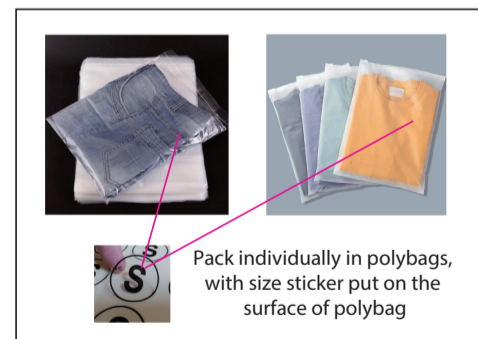

LOGO refer colour

- PMS XX C
- PMS XX C
- PMS XX C