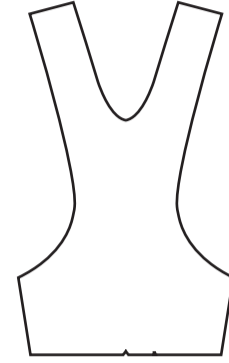

Product: PCC035  
 Product Size: Size S: waist=56~82cm; Total length=45cm  
 Size M: waist=62~88cm; Total length=47cm  
 Size L: waist=68~100cm; Total length=49cm  
 Size XL: waist=74~106cm; Total length=51cm  
 Size 2XL: waist=80~112cm; Total length=53cm  
 Size 3XL: waist=86~118cm; Total length=55cm  
 Size 4XL: waist=92~124cm; Total length=57cm

Decoration Options: Sublimation

Size:L

Product size: 218mm(w) x 396.9mm(h)

Shown at 10% actual size

Product size: 218mm(w) x 396.9mm(h)

Product size: 284.3mm(w) x 466.1mm(h)

\*Please kindly note the mesh straps panel can be White or Black, no sublimation done on it.

Product size: 233.3mm(w) x 307.3mm(h)

Product size: 165.9mm(w) x 374.2mm(h)

Product size: 233.3mm(w) x 307.3mm(h)

\*Please kindly note, by default ,the front rise and back rise panel are made in black, no sublimation done on it.

Right Leg Side Panel

Print size: 431.3mm(w) x 478.3mm(h)

Back Panel Above Hip

Print size: 320.9mm(w) x 220.6mm(h)

Left Leg Side Panel

Print size: 431.3mm(w) x 478.3mm(h)

Print size: 410.4mm(w) x 52mm(h)

Print size: 410.4mm(w) x 52mm(h)