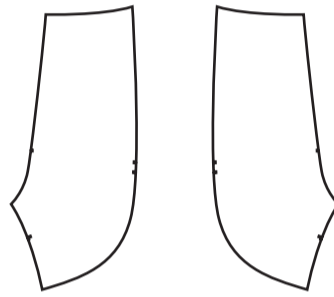

Product: PCC035L
 Product Size: Size S: waist=56~82cm; Total length=92cm
 Size M: waist=62~88cm; Total length=94cm
 Size L: waist=68~100cm; Total length=96cm
 Size XL: waist=74~106cm; Total length=96cm
 Size 2XL: waist=80~112cm; Total length=100cm
 Size 3XL: waist=86~118cm; Total length=102cm
 Size 4XL: waist=92~124cm; Total length=104cm

Decoration Options: Sublimation

Size:L

Product size: 218mm(w) x 396.9mm(h)
 Shown at 10% actual size

Product size: 218mm(w) x 396.9mm(h)

Product size: 284.3mm(w) x 466.1mm(h)

Product size: 233.3mm(w) x 307.3mm(h)

Product size: 165.9mm(w) x 374.2mm(h)

Product size: 233.3mm(w) x 307.3mm(h)

*Please kindly note the mesh straps panel can be White or Black, no sublimation done on it.

*Please kindly note, by default ,the front rise and back rise panel are made in black, no sublimation done on it.

Right Leg Side Panel

Print size: 431.3mm(w) x 478.3mm(h)

Back Panel Above Hip

Print size: 320.9mm(w) x 220.6mm(h)

Left Leg Side Panel

Print size: 431.3mm(w) x 478.3mm(h)

Print size: 394.6mm(w) x 516.9mm(h)

Print size: 410.4mm(w) x 52mm(h)