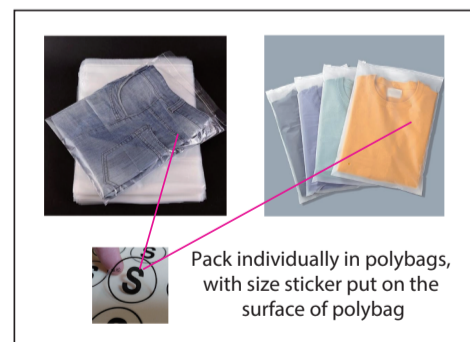

Decoration Options: Sublimation

Size:L

Product size: 218mm(w) x 396.9mm(h)
 Shown at 10% actual size

Product size: 218mm(w) x 396.9mm(h)

Product size: 284.3mm(w) x 466.1mm(h)

Product size: 233.3mm(w) x 307.3mm(h)

Product size: 165.9mm(w) x 374.2mm(h)

Product size: 233.3mm(w) x 307.3mm(h)

*Please kindly note the mesh straps panel can be White or Black, no sublimation done on it.

*Please kindly note, by default ,the front rise and back rise panel are made in black, no sublimation done on it.

Print size: 410.4mm(w) x 52mm(h)

— Knife line
 — Safe print area
 — Bleed area

Size splits

Choose the corresponding size range of this SKU

Men's size	S	M	L	XL	2XL	3XL	4XL	5XL
order quantity								

Ladies' size	L8	L10	L12	L14	L16	L18
order quantity						

Unisex size	S	M	L	XL	2XL	3XL	4XL	5XL
order quantity								

LOGO refer colour

- PMS XX C
- PMS XX C
- PMS XX C

label type	√ if required (customized brand label will cause additional cost, our product included standard size label and wash label defaulty)	
brand label		
size label		
wash label		