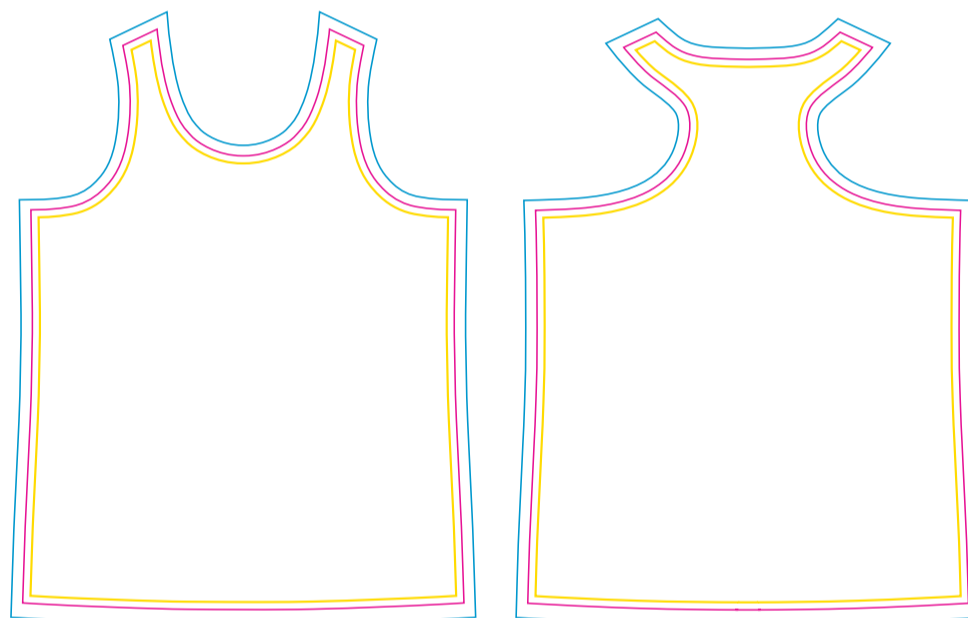

Product: PCC040B
 Product Size: Size S: chest width = 97cm; Body length = 66.5cm ; Size M: chest width = 102cm; Body length = 69cm
 Size L: chest width = 107cm; Body length = 71.5cm ; Size XL: chest width = 112cm; Body length = 74cm
 Size 2XL: chest width = 117cm; Body length = 76.5cm ; Size 3XL: chest width = 122cm; Body length = 79cm
 Size 4XL: chest width = 127cm; Body length = 81.5cm ; Size 5XL: chest width = 132cm; Body length = 84cm
 Decoration Options: Sublimation

Size:L

Shown at 10% actual size

Print size: 583.7mm(w) x 767.4mm(h)

Print size: 582.9mm(w) x 763.8mm(h)

— Knife line
 — Safe print area
 — Bleed area

Print size: 1122.4mm(w) x 44.8mm(h)

*Any pattern near the seam is possible to be covered by the stitches.

The positions to pay attention to are: neckline, shoulder seam, side seam, sleeves hem, bottom hem.

Size splits

Choose the corresponding size range of this SKU

Men's size	S	M	L	XL	2XL	3XL	4XL	5XL
order quantity								

Ladies' size	L8	L10	L12	L14	L16	L18
order quantity						

Unisex size	S	M	L	XL	2XL	3XL	4XL	5XL
order quantity								

LOGO refer colour

■ PMS XX C
 ■ PMS XX C
 ■ PMS XX C

label type	√ if required (customized brand label will cause additional cost, our product included standard size label and wash label defaulty)	
brand label		
size label		
wash label		