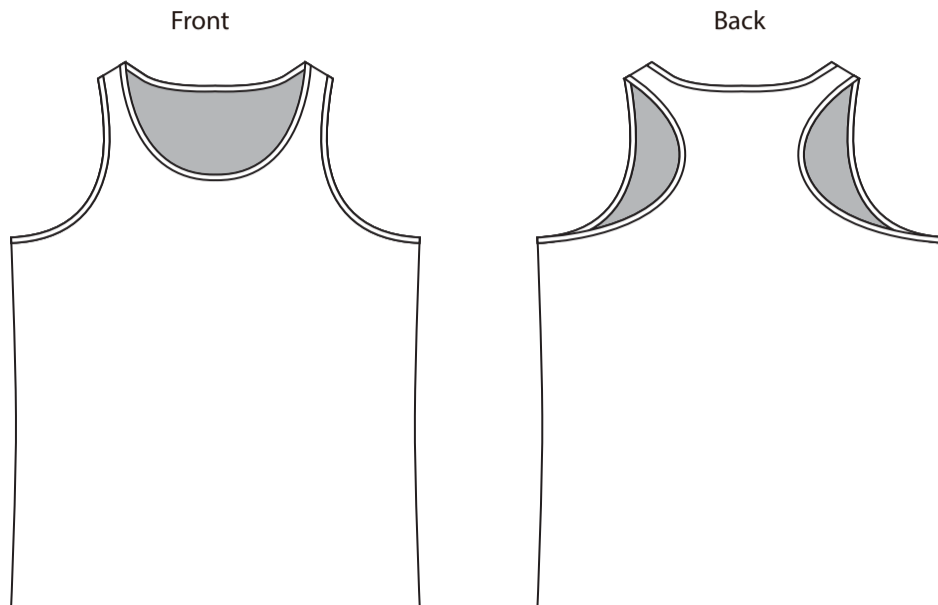

Product: PCC040B
 Product Size: Size S: chest width = 97cm; Body length = 66.5cm ; Size M: chest width = 102cm; Body length = 69cm
 Size L: chest width = 107cm; Body length = 71.5cm ; Size XL: chest width = 112cm; Body length = 74cm
 Size 2XL: chest width = 117cm; Body length = 76.5cm ; Size 3XL: chest width = 122cm; Body length = 79cm
 Size 4XL: chest width = 127cm; Body length = 81.5cm ; Size 5XL: chest width = 132cm; Body length = 84cm
 Decoration Options: Sublimation

Size:L

Shown at 10% actual size

Print size: 583.7mm(w) x 767.4mm(h)

Print size: 582.9mm(w) x 763.8mm(h)

— Knife line
 — Safe print area
 — Bleed area

Print size: 1122.4mm(w) x 44.8mm(h)

*Any pattern near the seam is possible to be covered by the stitches.

The positions to pay attention to are: neckline, shoulder seam, side seam, sleeves hem, bottom hem.

Size splits

Choose the corresponding size range of this SKU

Men's size	S	M	L	XL	2XL	3XL	4XL	5XL
order quantity								

Ladies' size	L8	L10	L12	L14	L16	L18
order quantity						

Unisex size	S	M	L	XL	2XL	3XL	4XL	5XL
order quantity								

LOGO refer colour

■ PMS XX C
 ■ PMS XX C
 ■ PMS XX C

label type	√ if required (customized brand label will cause additional cost, our product included standard size label and wash label defaulty)	
brand label		
size label		
wash label		