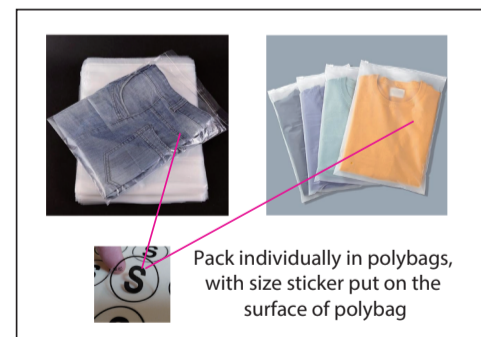

Size:L

Shown at 10% actual size

Print size: 583.7mm(w) x 767.4mm(h)

Print size: 582.9mm(w) x 763.8mm(h)

— Knife line
 — Safe print area
 — Bleed area

Print size: 1122.4mm(w) x 44.8mm(h)

*Any pattern near the seam is possible to be covered by the stitches.

The positions to pay attention to are: neckline, shoulder seam, side seam, sleeves hem, bottom hem.

Size splits

Choose the corresponding size range of this SKU

Men's size	S	M	L	XL	2XL	3XL	4XL	5XL
order quantity								

Ladies' size	L8	L10	L12	L14	L16	L18
order quantity						

Unisex size	S	M	L	XL	2XL	3XL	4XL	5XL
order quantity								

LOGO refer colour

■ PMS XX C
 ■ PMS XX C
 ■ PMS XX C

label type	√ if required (customized brand label will cause additional cost, our product included standard size label and wash label defaulty)	
brand label		
size label		
wash label		