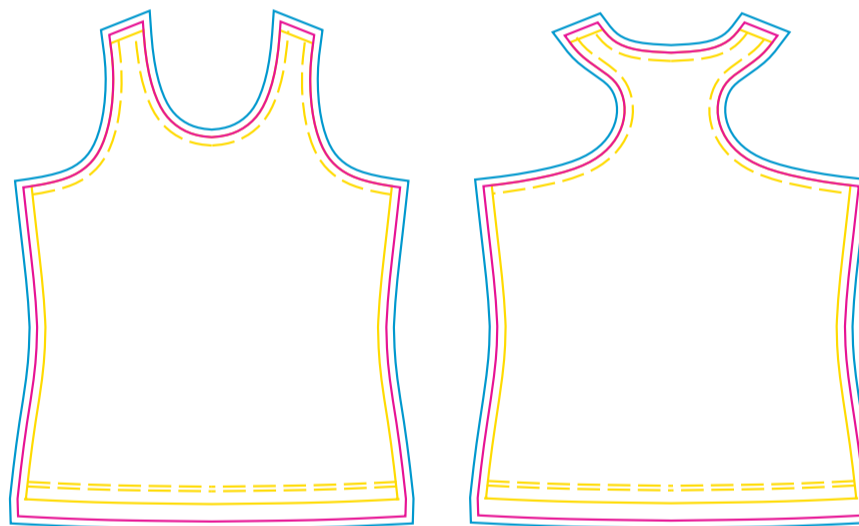

Product: PCC041B
 Product Size: Size L6: chest width = 80cm; Body length = 55cm ; Size L8: chest width = 85cm; Body length = 58cm
 Size L10: chest width = 90cm; Body length = 61cm ; Size L12: chest width = 95cm; Body length = 64cm
 Size L14: chest width = 100cm; Body length = 67cm ; Size L16: chest width = 105cm; Body length = 70cm
 Size L18: chest width = 110cm; Body length = 73cm
 Decoration Options: Sublimation

Size:12

Shown at 10% actual size

Print size: 1072mm(w) x 44mm(h)

Print size: 513.8mm(w) x 661mm(h)

Print size: 511.8mm(w) x 658.6mm(h)

- Knife line
- Safe print area
- Bleed area

*Any pattern near the seam is possible to be covered by the stitches.
 The positions to pay attention to are: neckline, shoulder seam, side seam, sleeves hem, bottom hem.

LOGO refer colour

- PMS XX C
- PMS XX C
- PMS XX C

label type	√ if required (customized brand label will cause additional cost, our product included standard size label and wash label defaultly)	
brand label		
size label		
wash label		