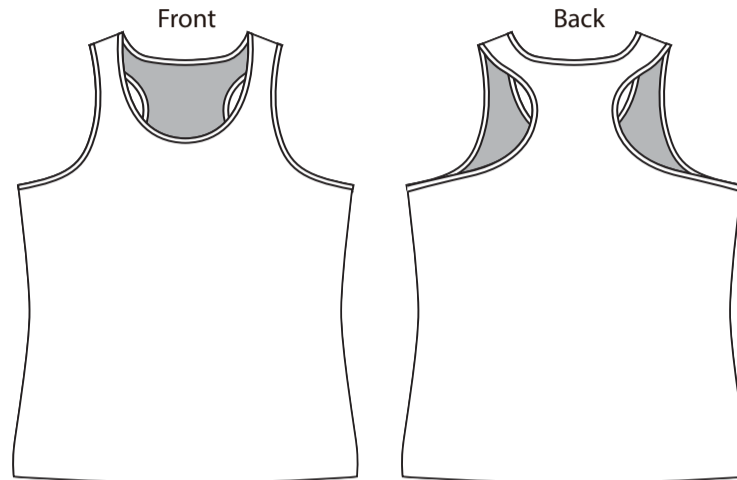

Product: PCC041B
 Product Size: Size L6: chest width = 80cm; Body length = 55cm ; Size L8: chest width = 85cm; Body length = 58cm
 Size L10: chest width = 90cm; Body length = 61cm ; Size L12: chest width = 95cm; Body length = 64cm
 Size L14: chest width = 100cm; Body length = 67cm ; Size L16: chest width = 105cm; Body length = 70cm
 Size L18: chest width = 110cm; Body length = 73cm
 Decoration Options: Sublimation

Size:12

Shown at 10% actual size

Print size: 1072mm(w) x 44mm(h)

Print size: 513.8mm(w) x 661mm(h)

Print size: 511.8mm(w) x 658.6mm(h)

- Knife line
- Safe print area
- Bleed area

*Any pattern near the seam is possible to be covered by the stitches.
 The positions to pay attention to are: neckline, shoulder seam, side seam, sleeves hem, bottom hem.