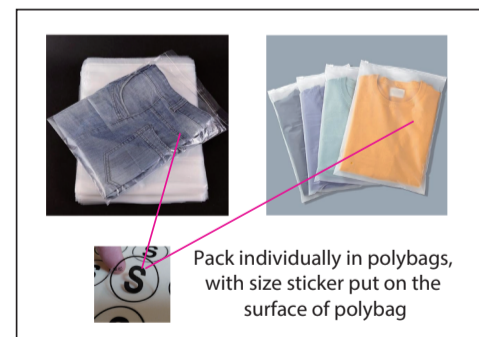

Product: PCC041B
 Product Size: Size L6: chest width = 80cm; Body length = 55cm ; Size L8: chest width = 85cm; Body length = 58cm
 Size L10: chest width = 90cm; Body length = 61cm ; Size L12: chest width = 95cm; Body length = 64cm
 Size L14: chest width = 100cm; Body length = 67cm ; Size L16: chest width = 105cm; Body length = 70cm
 Size L18: chest width = 110cm; Body length = 73cm
 Decoration Options: Sublimation

Size:12

Shown at 10% actual size

Print size: 1072mm(w) x 44mm(h)

Print size: 513.8mm(w) x 661mm(h)

Print size: 511.8mm(w) x 658.6mm(h)

- Knife line
- Safe print area
- Bleed area

*Any pattern near the seam is possible to be covered by the stitches.
 The positions to pay attention to are: neckline, shoulder seam, side seam, sleeves hem, bottom hem.

Size splits

Choose the corresponding size range of this SKU

Men's size	S	M	L	XL	2XL	3XL	4XL	5XL
order quantity								

Ladies' size	L8	L10	L12	L14	L16	L18
order quantity						

Unisex size	S	M	L	XL	2XL	3XL	4XL	5XL
order quantity								

LOGO refer colour

- PMS XX C
- PMS XX C
- PMS XX C

label type	√ if required (customized brand label will cause additional cost, our product included standard size label and wash label defaultly)	
brand label		
size label		
wash label		