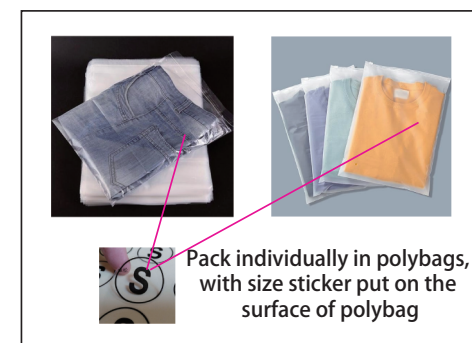

- Knife line
- Safe print area
- Bleed area

Size splits

Choose the corresponding size range of this SKU

Men's size	S	M	L	XL	2XL	3XL	4XL	5XL
order quantity								

Ladies' size	L8	L10	L12	L14	L16	L18
order quantity						

Unisex size	S	M	L	XL	2XL	3XL	4XL	5XL
order quantity								

LOGO refer colour

- PMS XX C
- PMS XX C
- PMS XX C

label type	✓ if required (customized brand label will cause additional cost, our product included standard size label and wash label defaulty)	
brand label		
size label		
wash label		