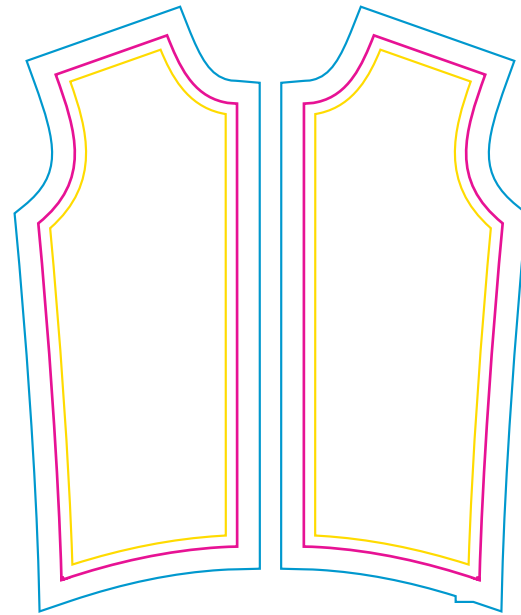

Product: PCC042
 Product Size: Size S: chest width = 94cm; Body length = 61cm
 Size M: chest width = 100cm; Body length = 63cm
 Size L: chest width = 106cm; Body length = 65cm
 Size XL: chest width = 112cm; Body length = 67cm
 Size 2XL: chest width = 118cm; Body length = 69cm
 Size 3XL: chest width = 124cm; Body length = 71cm
 Size 4XL: chest width = 130cm; Body length = 73cm
 Decoration Options: Sublimation

Size:L

Print size: 263mm(w) x 720.4mm(h)
 Shown at 10% actual size

Print size: 481.5mm(w) x 750.8mm(h)

Print size: 132.7mm(w) x 529.7mm(h)

Print size: 429.7mm(w) x 101.8mm(h)

Print size: 439.3mm(w) x 223.4mm(h)

- Knife line
- Safe print area
- Bleed area

Size splits

Choose the corresponding size range of this SKU

Men's size	S	M	L	XL	2XL	3XL	4XL	5XL
order quantity								

Ladies' size	L8	L10	L12	L14	L16	L18
order quantity						

Unisex size	S	M	L	XL	2XL	3XL	4XL	5XL
order quantity								

LOGO refer colour

- PMS XX C
- PMS XX C
- PMS XX C

label type	✓ if required (customized brand label will cause additional cost, our product included standard size label and wash label defaulty)	
brand label		
size label		
wash label		