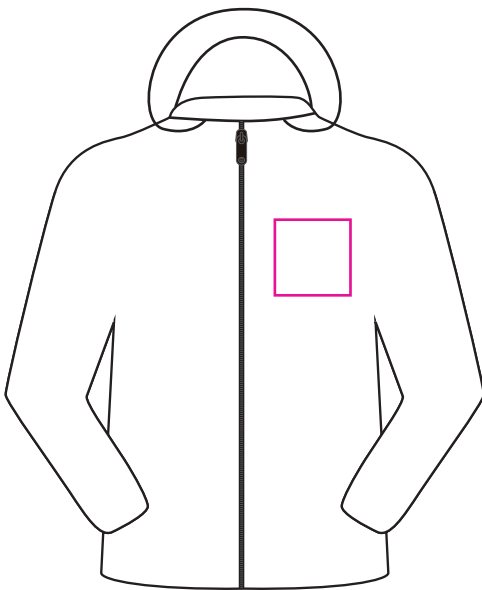

Product: PCC052  
Product Size: Size S: Chest width = 102cm; Body length = 64cm  
Size M: Chest width = 106cm; Body length = 66cm  
Size L: Chest width = 1110cm; Body length = 68cm  
Size XL: Chest width = 114cm; Body length = 70cm  
Size 2XL: Chest width = 118cm; Body length = 72cm  
Size 3XL: Chest width = 122cm; Body length = 74cm  
Size 4XL: Chest width = 126m; Body length = 76cm  
Decoration Options: Heat Transfer

## Size:L

Print size: 100mm(w) x 100mm(h)  
Shown at 10% actual size

## Storage bag

Print size: 70mm(w) x 70mm(h)  
Shown at 25% actual size