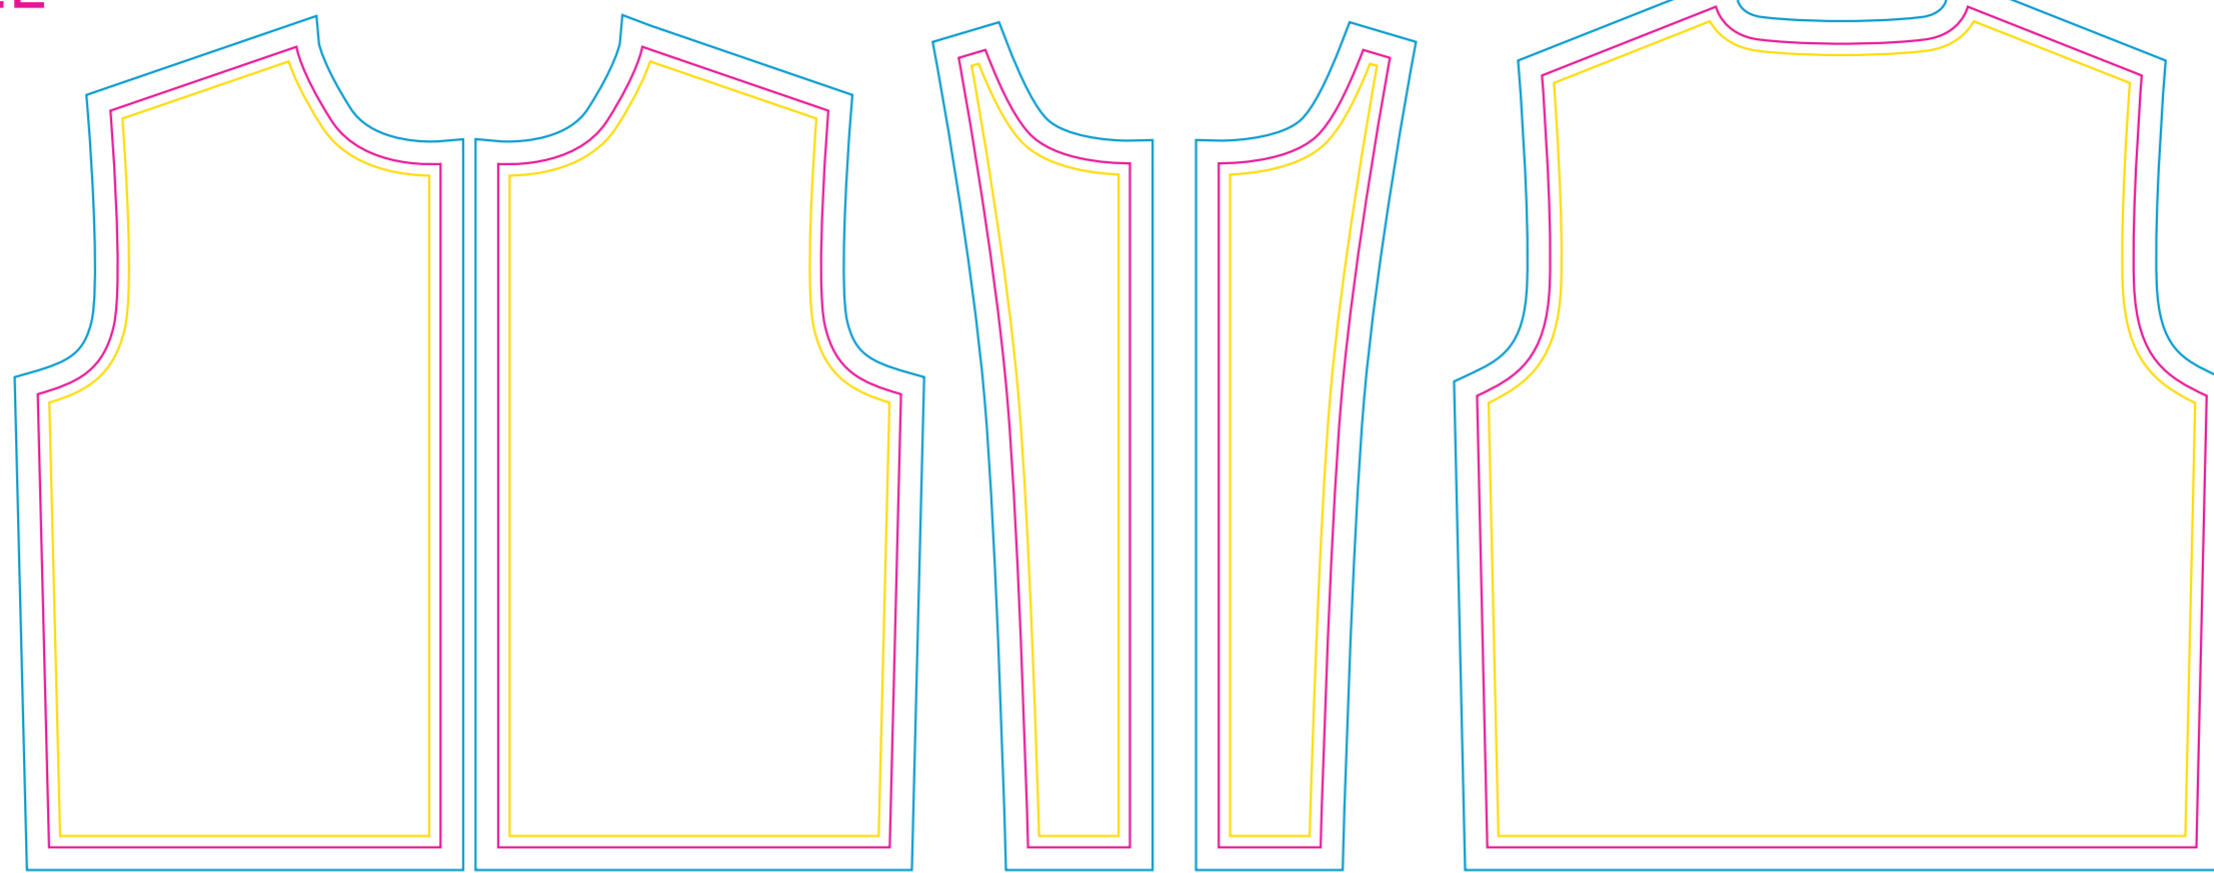

Product: PCC054  
 Product Size: Size S: Chest width = 112; Body length = 67cm  
 Size M: Chest width = 117cm; Body length = 70cm  
 Size L: Chest width = 122cm; Body length = 72cm  
 Size XL: Chest width = 127cm; Body length = 74cm  
 Size 2XL: Chest width = 132cm; Body length = 76cm  
 Size 3XL: Chest width = 137cm; Body length = 78cm  
 Size 4XL: Chest width = 142cm; Body length = 80cm  
 Decoration Options: Sublimation

Size:L

Print size: 532.5mm(w) x 1058.5mm(h)  
 Shown at 10% actual size

Print size: 226.3mm(w) x 1054.3mm(h)

Print size: 964.6mm(w) x 1111.5mm(h)

Print size: 836.5mm(w) x 164.3mm(h)

Print size: 126.4mm(w) x 286.5mm(h)

Print size: 737.1mm(w) x 1024.2mm(h)

Print size: 129.2mm(w) x 284.3mm(h)

Print size: 390.9mm(w) x 231.9mm(h)

Print size: 332.4mm(w) x 381.1mm(h)

Print size: 290.6mm(w) x 373.6mm(h)

Print size: 391.7mm(w) x 231mm(h)

Print size: 1704.4mm(w) x 240.7mm(h)

— Knife line  
 — Safe print area  
 — Bleed area