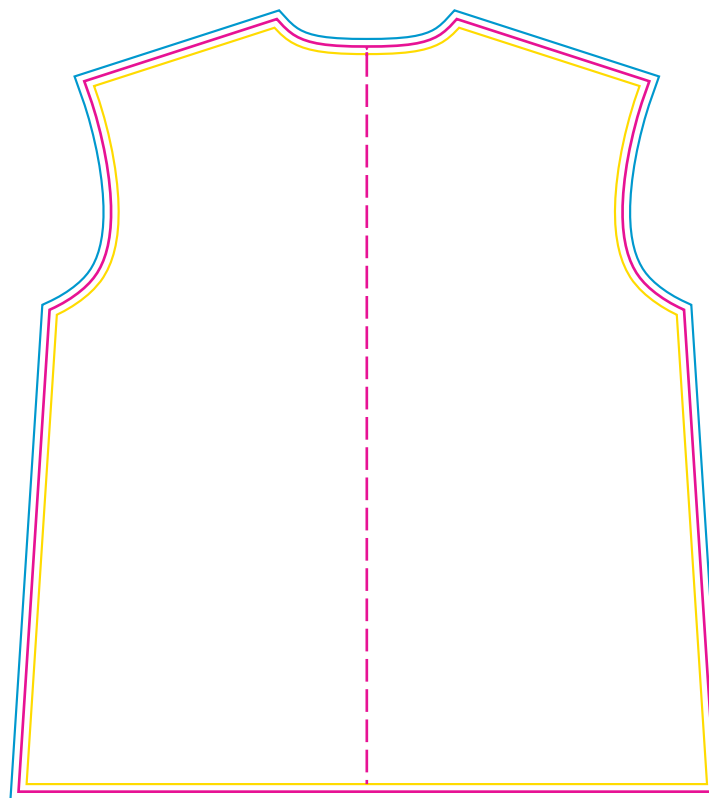

Product: PCC062
 Product Size: Free size Adult : Chest width = 166cm; Body length = 96cm;
 Bottom width = 176cm
 Decoration Options: Sublimation

Print size: 921.3mm(w) x 1023.2mm(h)
 Shown at 10% actual size

Print size: 921.3mm(w) x 1021.8mm(h)

Print size: 336.7mm(w) x 440.1mm(h)

Print size: 614.6mm(w) x 520mm(h)

Print size: 500mm(w) x 320mm(h)

Print size: 140mm(w) x 440mm(h)

— Knife line
 — Safe print area
 — Bleed area

Size splits

Choose the corresponding size range of this SKU

Men's size	S	M	L	XL	2XL	3XL	4XL	5XL
order quantity								

Ladies' size	L8	L10	L12	L14	L16	L18
order quantity						

Unisex size	S	M	L	XL	2XL	3XL	4XL	5XL
order quantity								