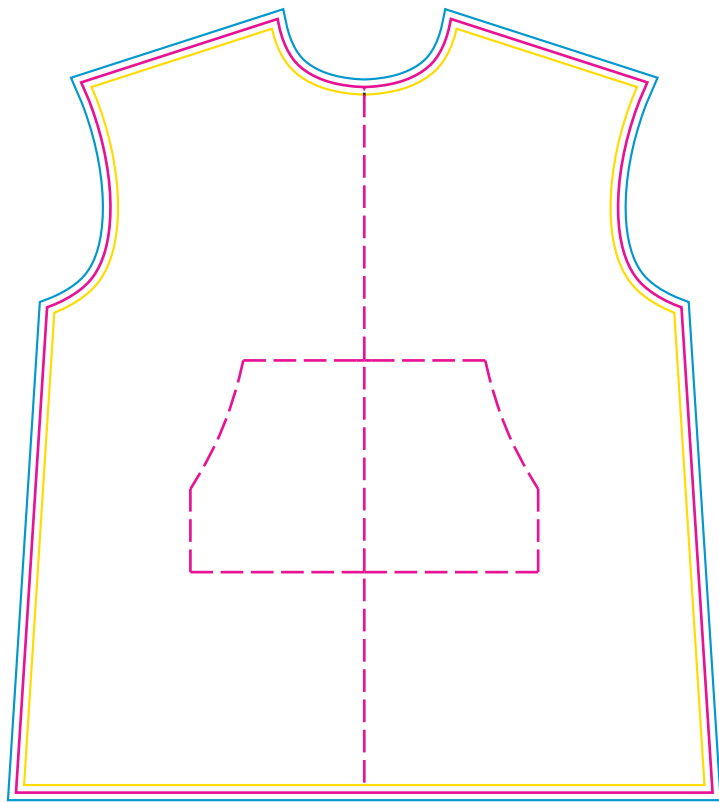

Product: PCC062
 Product Size: Free size Adult : Chest width = 166cm; Body length = 96cm;
 Bottom width = 176cm
 Decoration Options: Sublimation

Print size: 921.3mm(w) x 1023.2mm(h)
 Shown at 10% actual size

Print size: 921.3mm(w) x 1021.8mm(h)

Print size: 336.7mm(w) x 440.1mm(h)

Print size: 614.6mm(w) x 520mm(h)

Print size: 500mm(w) x 320mm(h)

Print size: 140mm(w) x 440mm(h)

— Knife line
 — Safe print area
 — Bleed area

Size splits

Choose the corresponding size range of this SKU

Men's size	S	M	L	XL	2XL	3XL	4XL	5XL
order quantity								

Ladies' size	L8	L10	L12	L14	L16	L18
order quantity						

Unisex size	S	M	L	XL	2XL	3XL	4XL	5XL
order quantity								