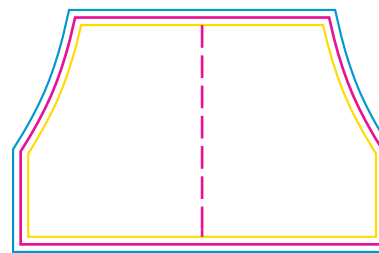

Product: PCC062
 Product Size: Free size Adult : Chest width = 166cm; Body length = 96cm;
 Bottom width = 176cm
 Decoration Options: Sublimation

Print size: 921.3mm(w) x 1023.2mm(h)
 Shown at 10% actual size

Print size: 921.3mm(w) x 1021.8mm(h)

Print size: 336.7mm(w) x 440.1mm(h)

Print size: 614.6mm(w) x 520mm(h)

Print size: 500mm(w) x 320mm(h)

Print size: 140mm(w) x 440mm(h)

— Knife line
 — Safe print area
 — Bleed area

Size splits

Choose the corresponding size range of this SKU

Men's size	S	M	L	XL	2XL	3XL	4XL	5XL
order quantity								

Ladies' size	L8	L10	L12	L14	L16	L18
order quantity						

Unisex size	S	M	L	XL	2XL	3XL	4XL	5XL
order quantity								