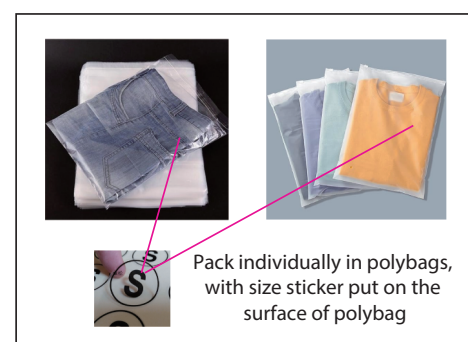

LOGO refer colour