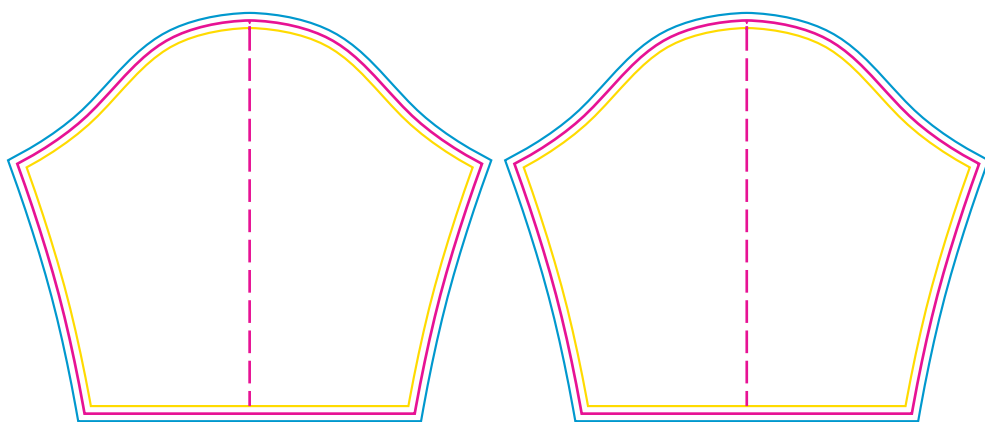

Product: PCC062
 Product Size: Free size Adult : Chest width = 166cm; Body length = 96cm;
 Bottom width = 176cm
 Decoration Options: Sublimation

Print size: 921.3mm(w) x 1023.2mm(h)
 Shown at 10% actual size

Print size: 921.3mm(w) x 1021.8mm(h)

Print size: 336.7mm(w) x 440.1mm(h)

Print size: 614.6mm(w) x 520mm(h)

Print size: 500mm(w) x 320mm(h)

Print size: 140mm(w) x 440mm(h)

— Knife line
 — Safe print area
 — Bleed area

Size splits

Choose the corresponding size range of this SKU

Men's size	S	M	L	XL	2XL	3XL	4XL	5XL
order quantity								

Ladies' size	L8	L10	L12	L14	L16	L18
order quantity						

Unisex size	S	M	L	XL	2XL	3XL	4XL	5XL
order quantity								