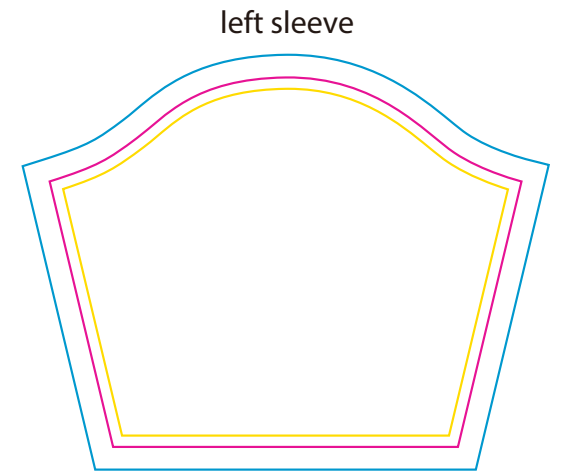

Product: PCC063  
 Product Size: Free size Kids : Chest width = 156; Body length = 84cm;  
 Bottom width = 160; Sleeve length = 53cm  
 Decoration Options: Sublimation

## Size:Kid

Print size: 822.7mm(w) x 896.1mm(h)  
 Shown at 10% actual size

Print size: 816.6mm(w) x 897.4mm(h)

Print size: 624mm(w) x 488.5mm(h)

Print size: 624mm(w) x 488.5mm(h)

Print size: 525.1mm(w) x 274.5mm(h)

Print size: 337.1mm(w) x 381.1mm(h)

Print size: 421.8mm(w) x 171.1mm(h)

Print size: 420.7mm(w) x 171.1mm(h)

- Knife line
- Safe print area
- Bleed area

\*Due to the fabric is soft and elastic, there are 2-3cm measurement allowance