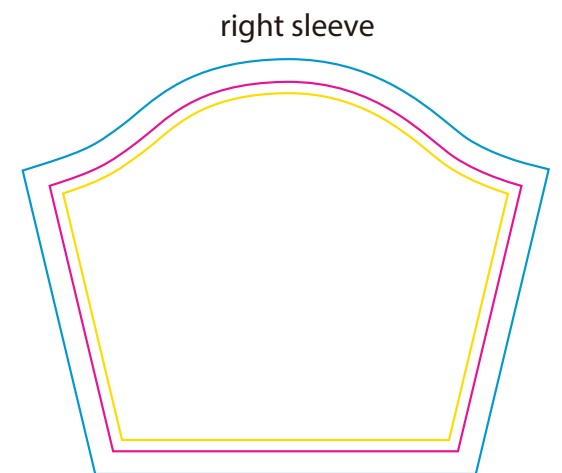

Product: PCC063  
 Product Size: Free size Kids : Chest width = 156; Body length = 84cm;  
 Bottom width = 160; Sleeve length = 53cm  
 Decoration Options: Sublimation

## Size:Kid

Print size: 822.7mm(w) x 896.1mm(h)  
 Shown at 10% actual size

Print size: 816.6mm(w) x 897.4mm(h)

Print size: 624mm(w) x 488.5mm(h)

Print size: 624mm(w) x 488.5mm(h)

Print size: 525.1mm(w) x 274.5mm(h)

Print size: 337.1mm(w) x 381.1mm(h)

Print size: 421.8mm(w) x 171.1mm(h)

Print size: 420.7mm(w) x 171.1mm(h)

- Knife line
- Safe print area
- Bleed area

\*Due to the fabric is soft and elastic, there are 2-3cm measurement allowance