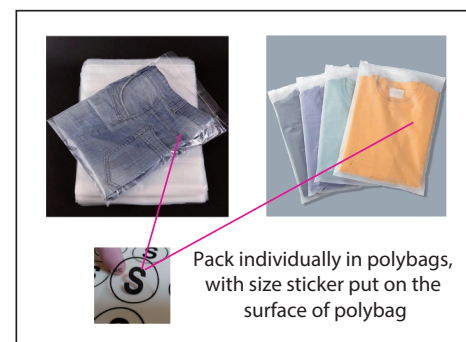

LOGO refer colour

	PMS XX C
	PMS XX C
	PMS XX C