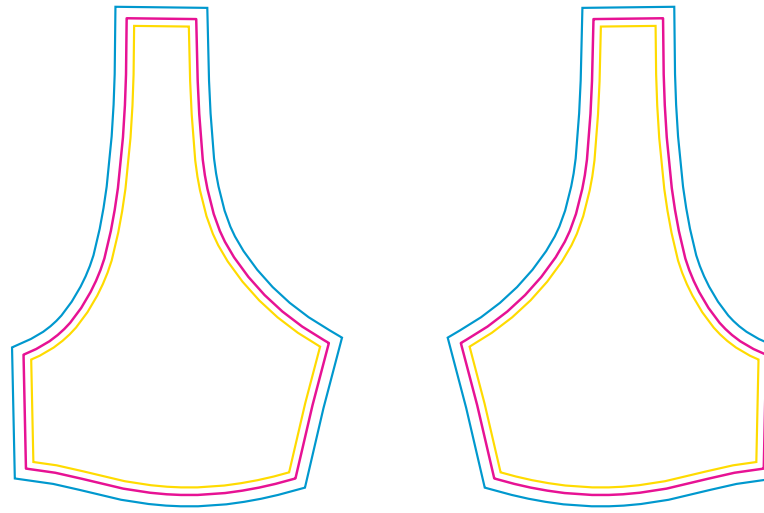

Product: PCC141  
 Product Size: Size S: chest width = 64cm; Length = 30cm  
 Size M: chest width = 68cm; Length = 31cm  
 Size L: chest width = 72cm; Length = 32cm  
 Size XL: chest width = 76cm; Length = 33cm  
 Decoration Options: Sublimation

## Size:S

Print size: 201.9mm(w) x 315.2mm(h)  
 Shown at 20% actual size

— Knife line  
 — Safe print area  
 — Bleed area

\*Please note, some information on tags may be covered by the stitching seam connecting it to the garment.  
 Please take note when designing your tag. This applies to the neckline, shoulder seam, side seam, sleeves or bottom hem.

## Size splits

Men's size	S	M	L	XL	2XL	3XL	4XL	5XL
order quantity								

Ladies' size	L8	L10	L12	L14	L16	L18
order quantity						

Unisex size	S	M	L	XL	2XL	3XL	4XL	5XL
order quantity								

label type	√ if required (customized brand label will cause additional cost, our product included standard size label and wash label defaultly)
brand label	
size label	
wash label	

## LOGO refer colour

■ ■ PMS XX C  
 ■ ■ PMS XX C  
 ■ ■ PMS XX C