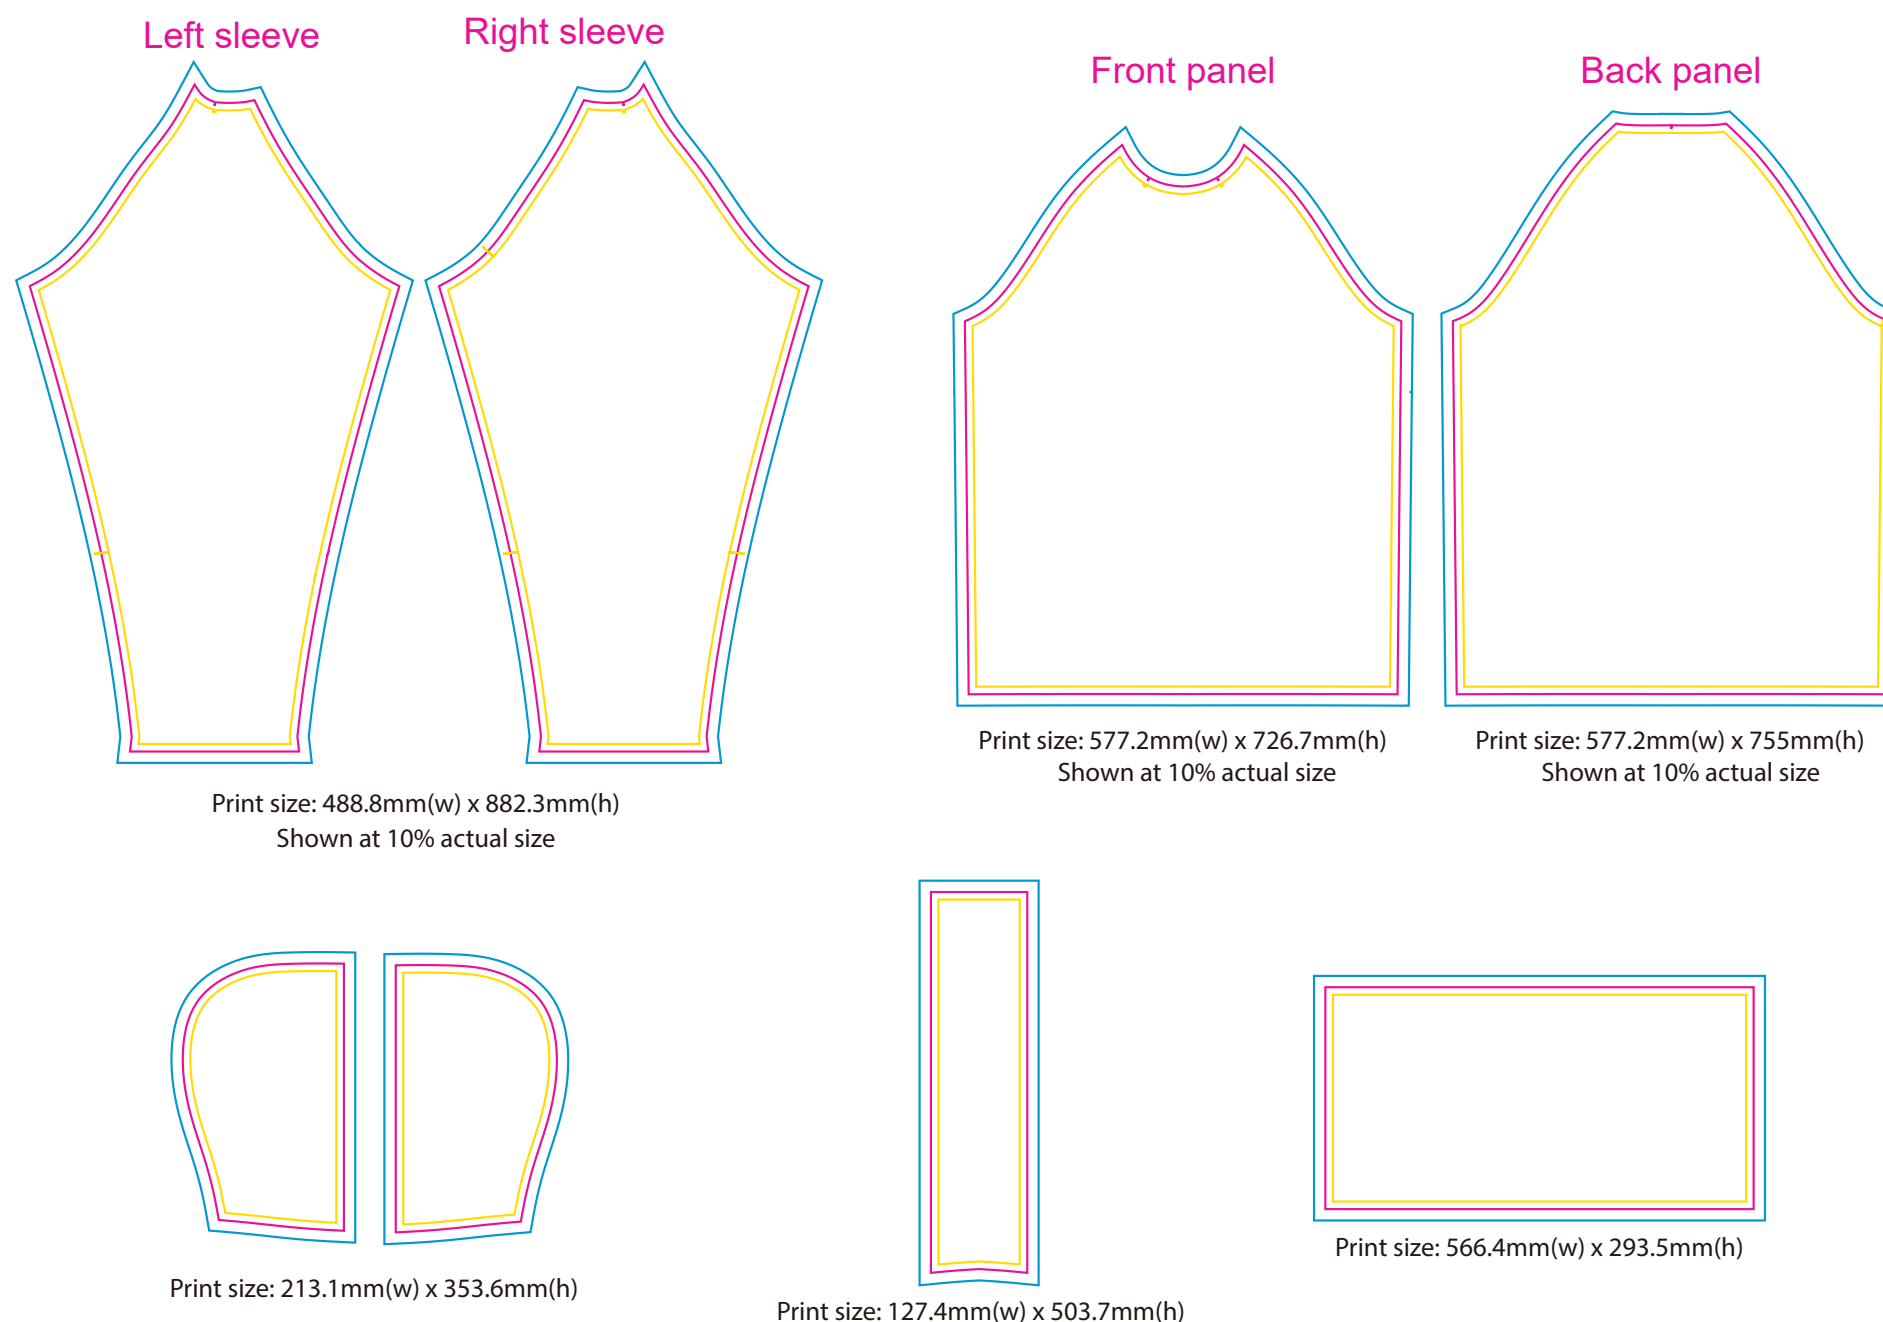

Product: PCC161
 Product Size: Size S: chest width = 104cm; Body length = 67cm ; Size M: chest width = 108cm; Body length = 69cm
 Size L: chest width = 112cm; Body length = 71cm ; Size XL: chest width = 116cm; Body length = 73cm
 Size 2XL: chest width = 120cm; Body length = 75cm ; Size 3XL: chest width = 124cm; Body length = 77cm
 Size 4XL: chest width = 128cm; Body length = 79cm
 Decoration Options: Sublimation

Size:L

*Please note, some information on tags may be covered by the stitching seam connecting it to the garment. Please take note when designing your tag. This applies to the neckline, shoulder seam, side seam, sleeves or bottom hem.

Size splits

Men's size	S	M	L	XL	2XL	3XL	4XL	5XL
order quantity								

Ladies' size	L8	L10	L12	L14	L16	L18
order quantity						

Unisex size	S	M	L	XL	2XL	3XL	4XL	5XL
order quantity								

LOGO refer colour