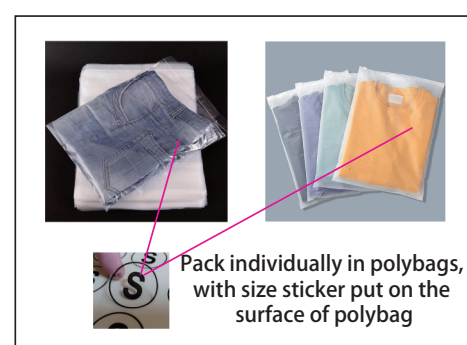

Product: PCC161
 Product Size: Size S: chest width = 104cm; Body length = 67cm ; Size M: chest width = 108cm; Body length = 69cm
 Size L: chest width = 112cm; Body length = 71cm ; Size XL: chest width = 116cm; Body length = 73cm
 Size 2XL: chest width = 120cm; Body length = 75cm ; Size 3XL: chest width = 124cm; Body length = 77cm
 Size 4XL: chest width = 128cm; Body length = 79cm
 Decoration Options: Sublimation

Size:L

*Please note, some information on tags may be covered by the stitching seam connecting it to the garment. Please take note when designing your tag. This applies to the neckline, shoulder seam, side seam, sleeves or bottom hem.

Size splits

Men's size	S	M	L	XL	2XL	3XL	4XL	5XL
order quantity								

Ladies' size	L8	L10	L12	L14	L16	L18
order quantity						

Unisex size	S	M	L	XL	2XL	3XL	4XL	5XL
order quantity								

LOGO refer colour