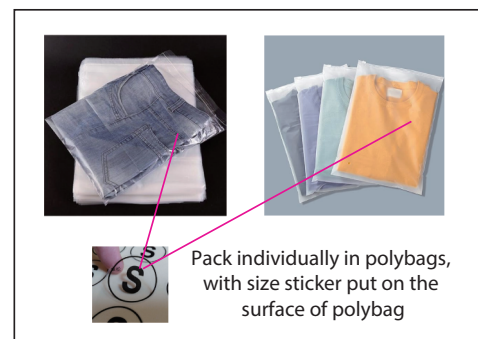

LOGO refer colour

- PMS XX C
- PMS XX C
- PMS XX C