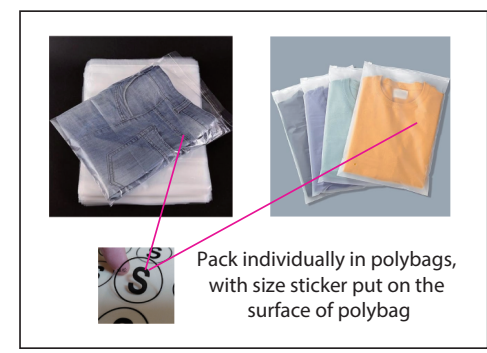

Size splits

Men's size	S	M	L	XL	2XL	3XL	4XL	5XL
order quantity								

Ladies' size	L8	L10	L12	L14	L16	L18
order quantity						

Unisex size	S	M	L	XL	2XL	3XL	4XL	5XL
order quantity								

LOGO refer colour

	PMS XX C
	PMS XX C
	PMS XX C