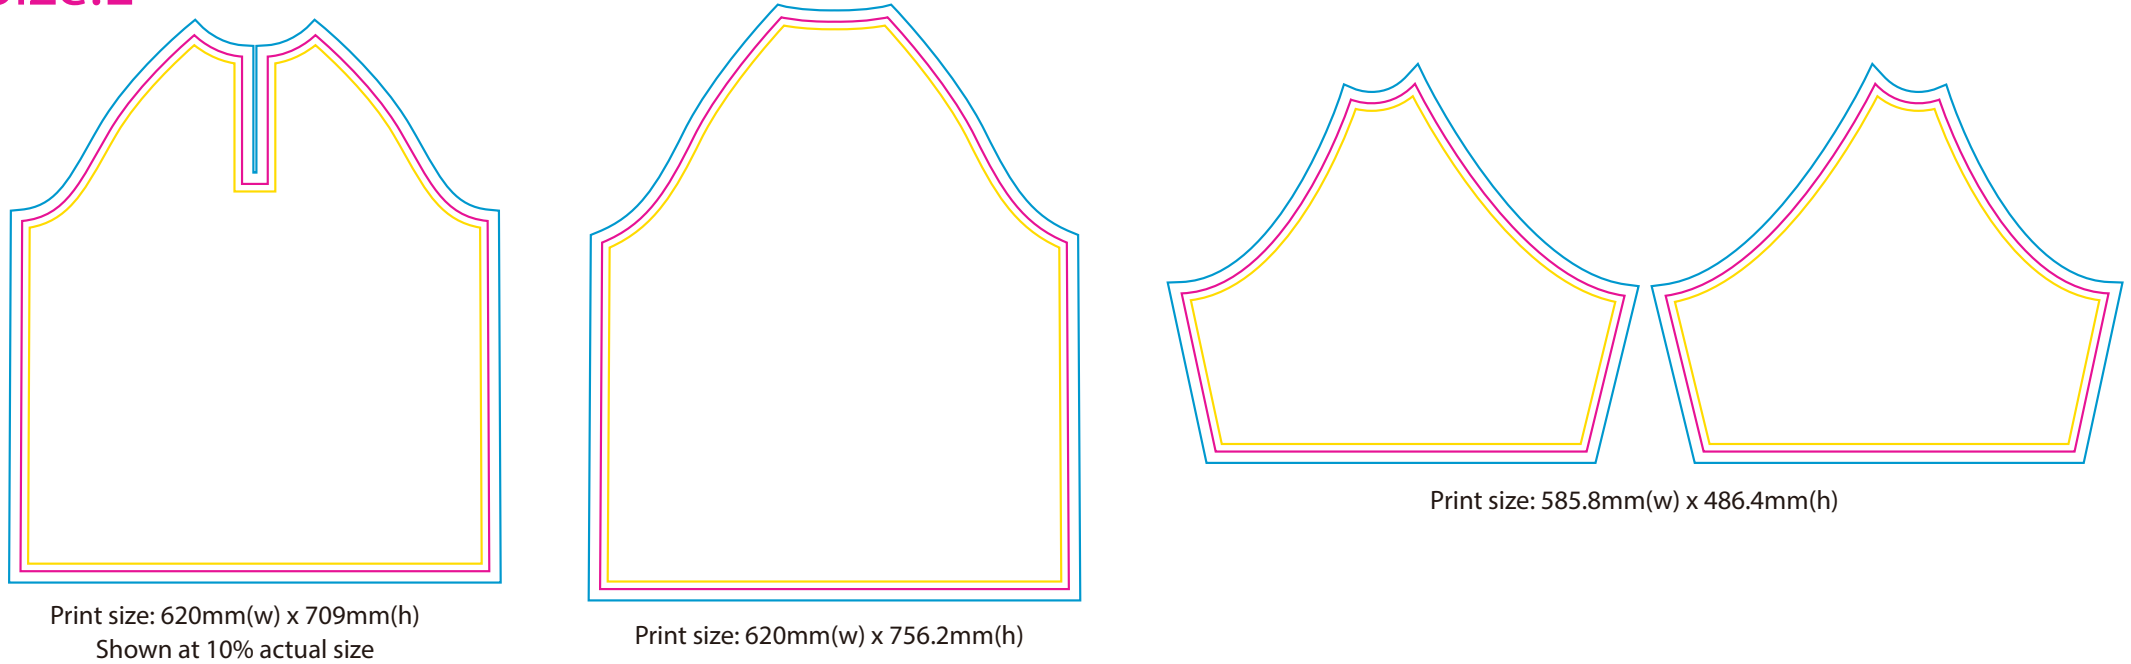

Product: PCC311  
 Product Size: Size S: chest=106cm; Body length=70.5cm ; Size M: chest=111cm; Body length=73cm  
 Size L: chest=116cm; Body length=75.5cm ; Size XL: chest=121cm; Body length=78cm  
 Size 2XL: chest=126cm; Body length=80.5cm ; Size 3XL: chest=131cm; Body length=83cm  
 Size 4XL: chest=136cm; Body length=85.5cm ; Size 5XL: chest=141cm; Body length=88cm  
 Decoration Options: Sublimation

Size:L

\*Please note, some information on tags may be covered by the stitching seam connecting it to the garment.  
 Please take note when designing your tag. This applies to the neckline, shoulder seam, side seam, sleeves or bottom hem.

Size splits

Men's size	S	M	L	XL	2XL	3XL	4XL	5XL
order quantity								

Ladies' size	L8	L10	L12	L14	L16	L18
order quantity						

Unisex size	S	M	L	XL	2XL	3XL	4XL	5XL
order quantity								

LOGO refer colour

	PMS XX C
	PMS XX C
	PMS XX C

label type	√ if required (customized brand label will cause additional cost, our product included standard size label and wash label defaultly)	
brand label		
size label		
wash label		