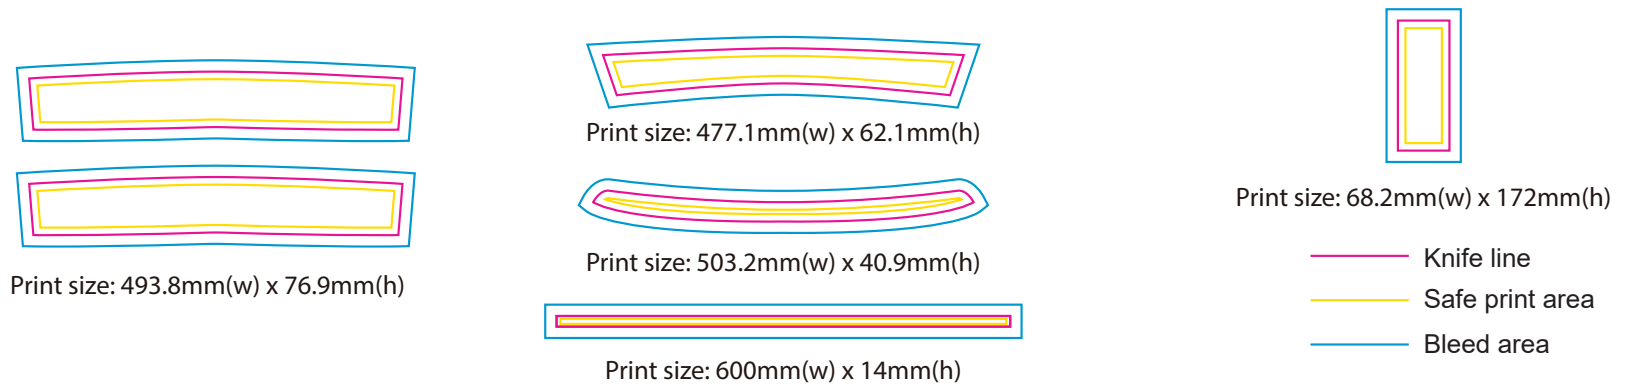

Product: PCC311  
 Product Size: Size S: chest=106cm; Body length=70.5cm ; Size M: chest=111cm; Body length=73cm  
 Size L: chest=116cm; Body length=75.5cm ; Size XL: chest=121cm; Body length=78cm  
 Size 2XL: chest=126cm; Body length=80.5cm ; Size 3XL: chest=131cm; Body length=83cm  
 Size 4XL: chest=136cm; Body length=85.5cm ; Size 5XL: chest=141cm; Body length=88cm  
 Decoration Options: Sublimation

Size:L

\*Please note, some information on tags may be covered by the stitching seam connecting it to the garment.  
 Please take note when designing your tag. This applies to the neckline, shoulder seam, side seam, sleeves or bottom hem.

Size splits

Men's size	S	M	L	XL	2XL	3XL	4XL	5XL
order quantity								

Ladies' size	L8	L10	L12	L14	L16	L18
order quantity						

Unisex size	S	M	L	XL	2XL	3XL	4XL	5XL
order quantity								

LOGO refer colour

	PMS XX C
	PMS XX C
	PMS XX C

label type	√ if required (customized brand label will cause additional cost, our product included standard size label and wash label defaultly)	
brand label		
size label		
wash label		