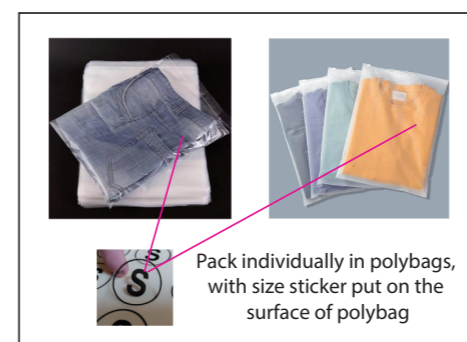

Product: PCC420  
 Product Size: Size S: chest width = 91~95cm; Body length = 64cm  
 Size M: chest width = 96~100cm; Body length = 66cm  
 Size L: chest width = 101~105cm; Body length = 68cm  
 Size XL: chest width = 106~120cm; Body length = 70cm  
 Decoration Options: Embroidery

Size:L

Embroidery size: 100mm(w) x 100mm(h)  
 Shown at 20% actual size

Size splits

Men's size	S	M	L	XL	2XL	3XL	4XL	5XL
order quantity								

Ladies' size	L8	L10	L12	L14	L16	L18
order quantity						

Unisex size	S	M	L	XL	2XL	3XL	4XL	5XL
order quantity								

LOGO refer colour

- PMS XX C
- PMS XX C
- PMS XX C

Pack individually in polybags, with size sticker put on the surface of polybag

label type	√ if required (customized brand label will cause additional cost, our product included standard size label and wash label defaultly)	
brand label		
size label		
wash label		

A size label and a washing label is included by default.