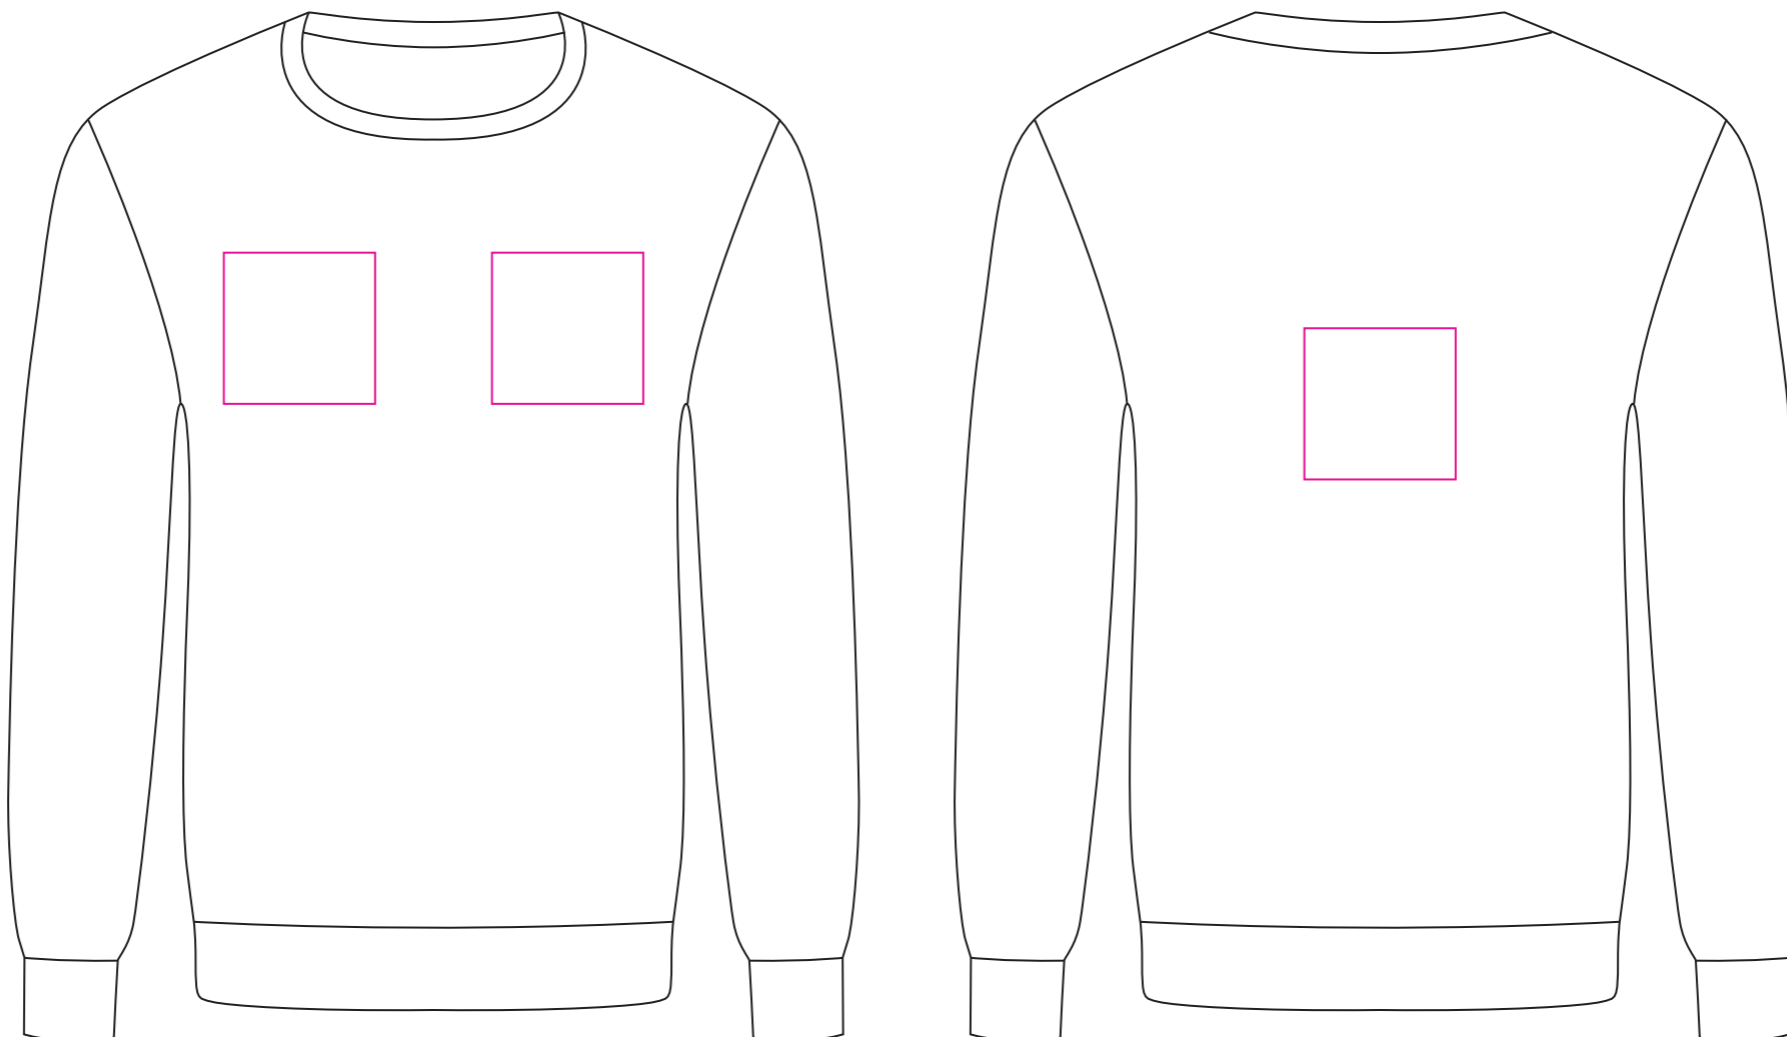

Product: PCC420  
 Product Size: Size S: chest width = 91~95cm; Body length = 64cm  
 Size M: chest width = 96~100cm; Body length = 66cm  
 Size L: chest width = 101~105cm; Body length = 68cm  
 Size XL: chest width = 106~120cm; Body length = 70cm  
 Decoration Options: Embroidery

Size:L

Embroidery size: 100mm(w) x 100mm(h)  
 Shown at 20% actual size

Size splits

Men's size	S	M	L	XL	2XL	3XL	4XL	5XL
order quantity								

Ladies' size	L8	L10	L12	L14	L16	L18
order quantity						

Unisex size	S	M	L	XL	2XL	3XL	4XL	5XL
order quantity								

LOGO refer colour

- PMS XX C
- PMS XX C
- PMS XX C

Pack individually in polybags, with size sticker put on the surface of polybag

label type	√ if required (customized brand label will cause additional cost, our product included standard size label and wash label defaultly)	
brand label		
size label		
wash label		

A size label and a washing label is included by default.