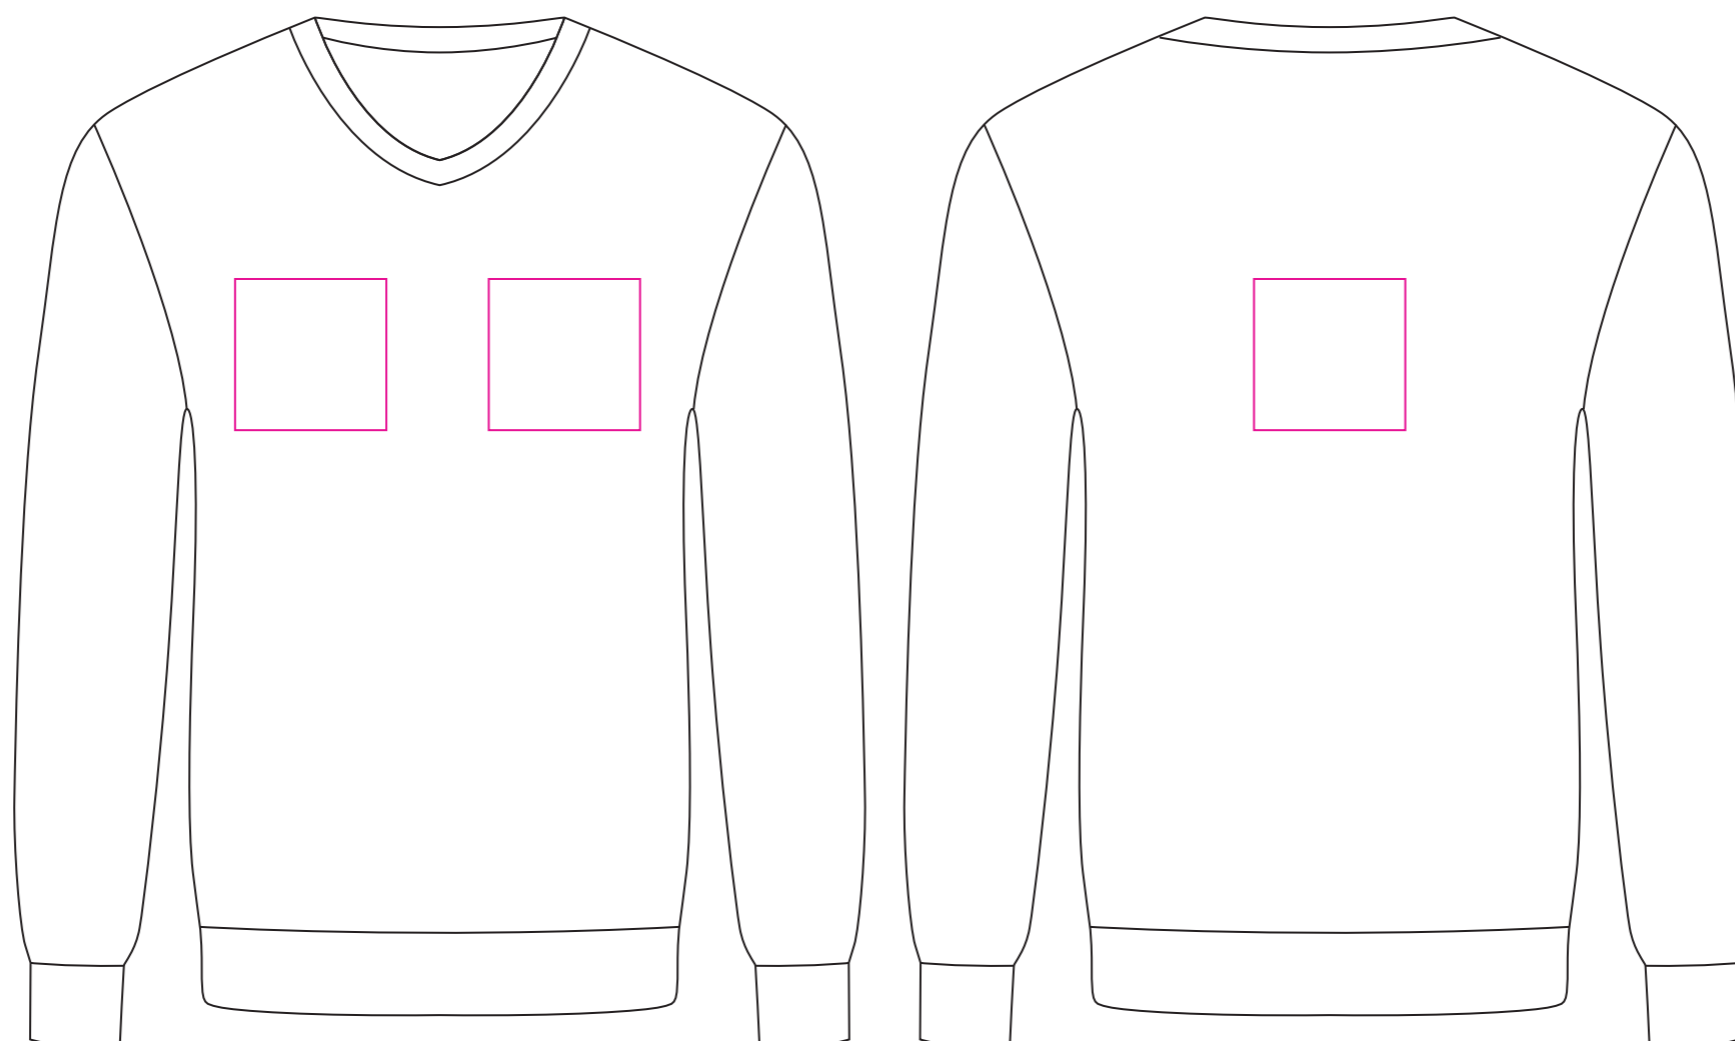

Product: PCC421
 Product Size:

Size S: chest width = 91~95cm; Body length = 64cm
 Size M: chest width = 96~100cm; Body length = 66cm
 Size L: chest width = 101~105cm; Body length = 68cm
 Size XL: chest width = 106~110cm; Body length = 70cm
 over Size XL can be customized with extra charge

Decoration Options: Embroidery

Size:L

Embroidery size: 100mm(w) x 100mm(h)
 Shown at 20% actual size

Size splits

Men's size	S	M	L	XL	2XL	3XL	4XL	5XL
order quantity								

Ladies' size	L8	L10	L12	L14	L16	L18
order quantity						

LOGO refer colour

■ ■ PMS XX C
 ■ ■ PMS XX C
 ■ ■ PMS XX C