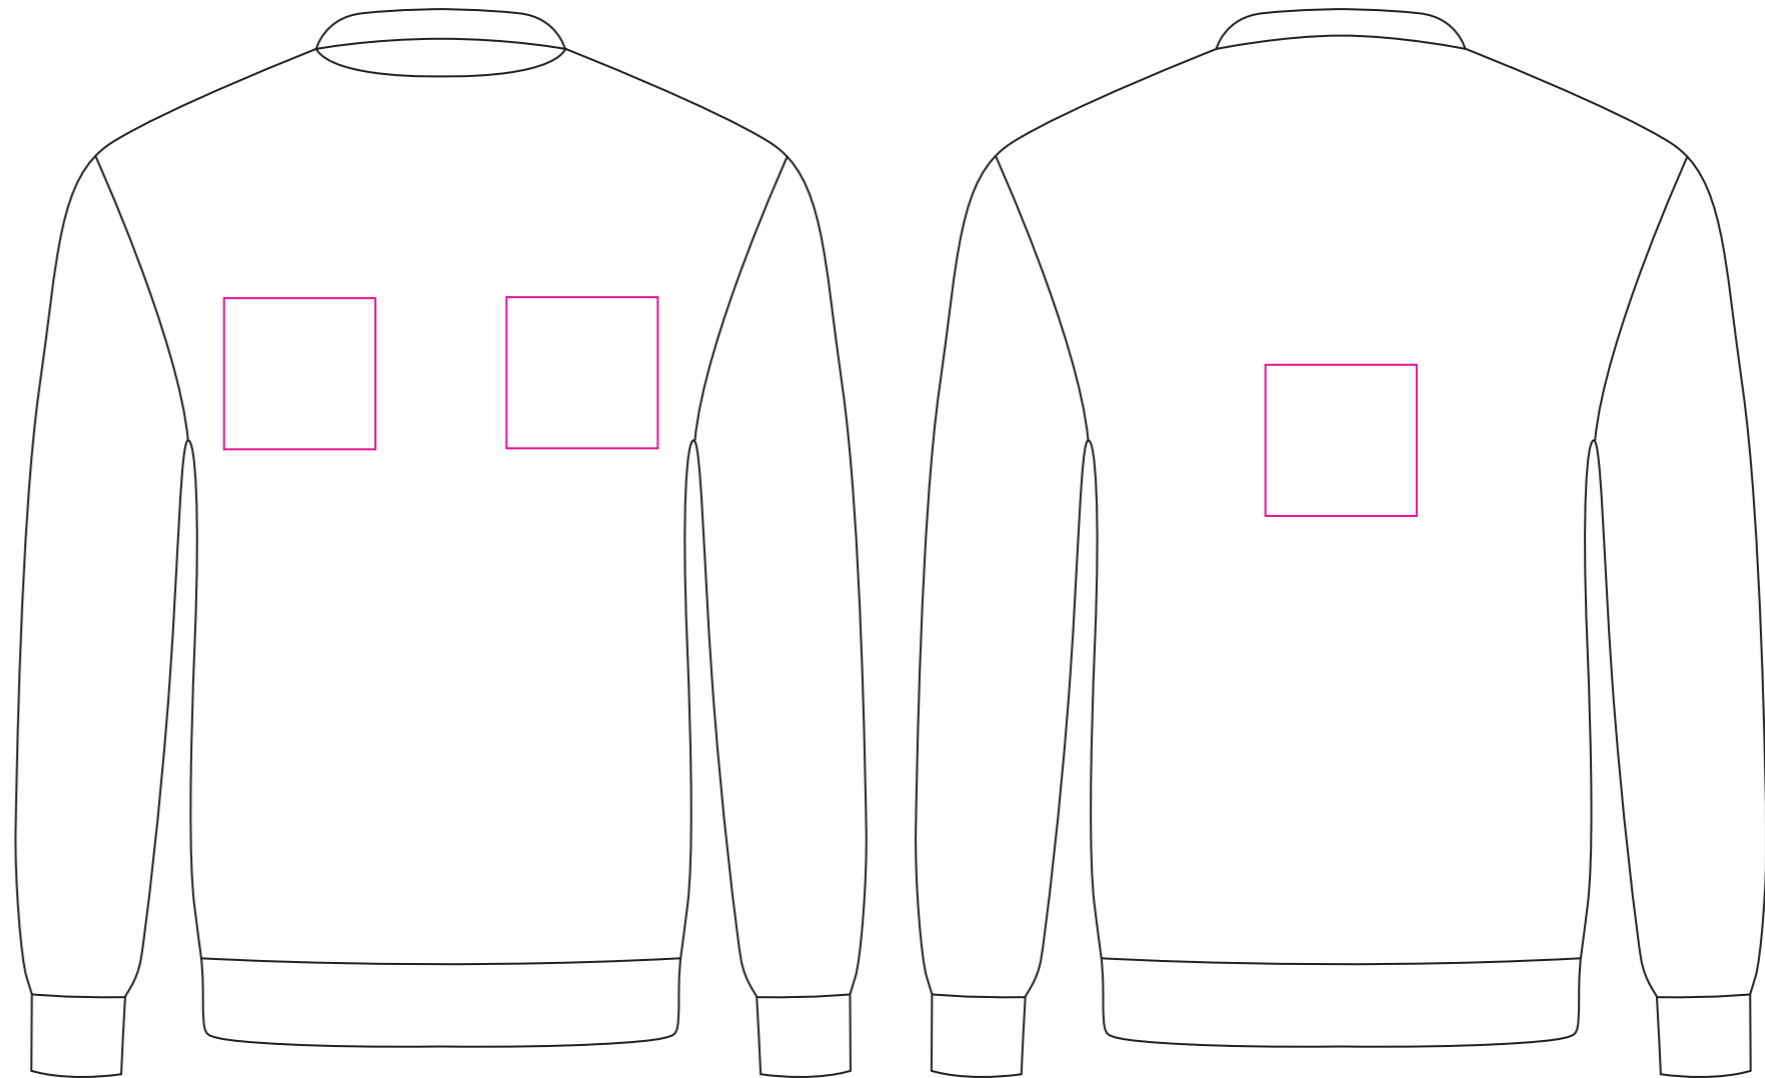

Product: PCC422

Product Size:

Size S: chest width = 91~95cm; Body length = 64cm
Size M: chest width = 96~100cm; Body length = 66cm
Size L: chest width = 101~105cm; Body length = 68cm
Size XL: chest width = 106~110cm; Body length = 70cm
over Size XL can be customized with extra charge

Decoration Options: Embroidery

Size:L

Embroidery size: 100mm(w) x 100mm(h)

Shown at 20% actual size

Size splits

Men's size	S	M	L	XL	2XL	3XL	4XL	5XL
order quantity								

Ladies' size	L8	L10	L12	L14	L16	L18
order quantity						

LOGO refer colour

■ ■ PMS XX C
■ ■ PMS XX C
■ ■ PMS XX C