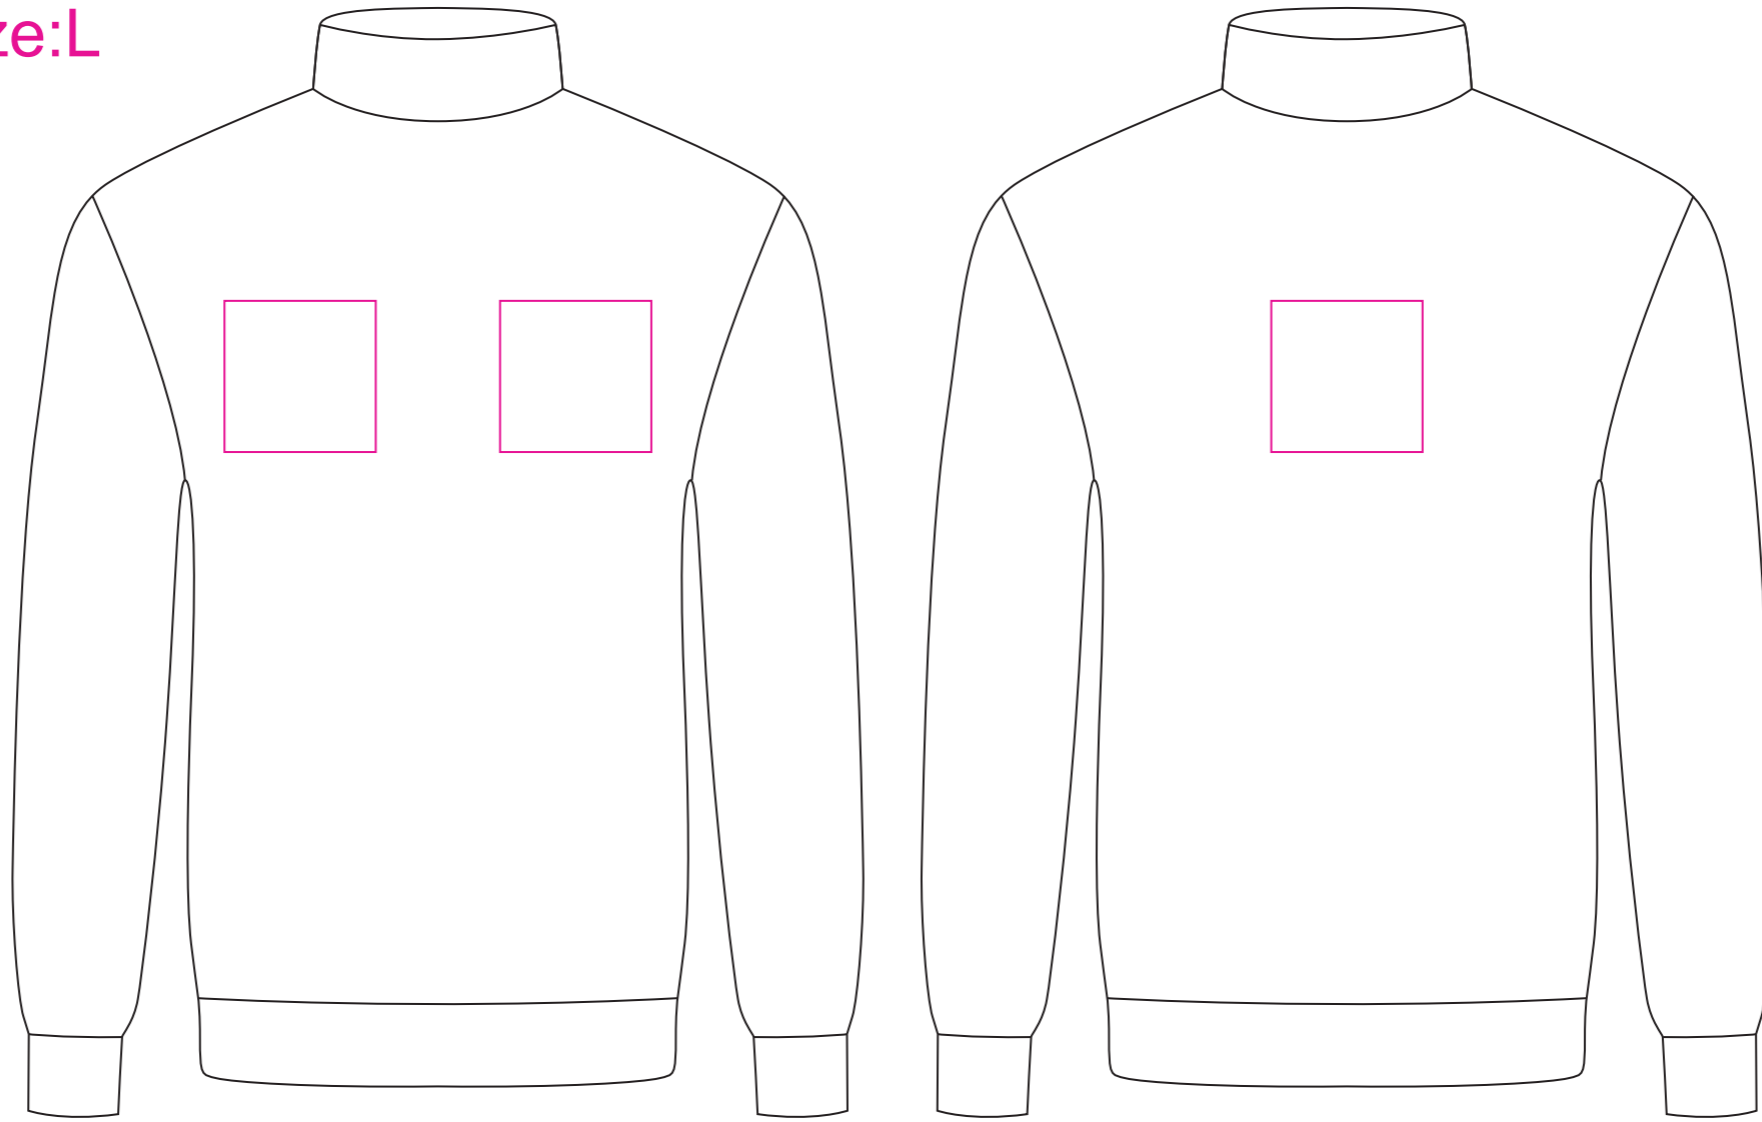

Product: PCC423
 Product Size: Size S: chest width = 91-95cm; Body length = 64cm
 Size M: chest width = 96-100cm; Body length = 66cm
 Size L: chest width = 101-105cm; Body length = 68cm
 Size XL: chest width = 106-110cm; Body length = 70cm
 over Size XL can be customized with extra charge

Decoration Options: Embroidery

Size:L

Embroidery size: 100mm(w) x 100mm(h)
 Shown at 20% actual size

Size splits

Men's size	S	M	L	XL	2XL	3XL	4XL	5XL
order quantity								

Ladies' size	L8	L10	L12	L14	L16	L18
order quantity						

LOGO refer colour

- PMS XX C
- PMS XX C
- PMS XX C