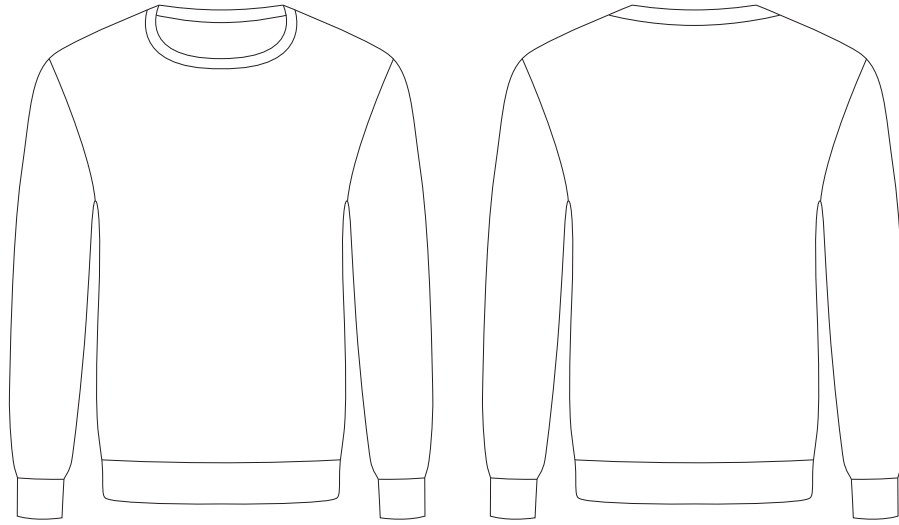

Product: PCC424
 Product Size: Size S: chest width = 104cm; Total length = 64cm ; Size M: chest width = 108cm; Total length = 66cm
 Size L: chest width = 112cm; Total length = 68cm ; Size XL: chest width = 116cm; Total length = 70cm
 Size 2XL: chest width = 120cm; Total length = 72cm ; Size 3XL: chest width = 124cm; Total length = 74cm
 Decoration Options: Jacquard craft

Size:L

Shown at 10% actual size

- Knife line
- Safe print area
- Bleed area

Jacquard craft size: 560mm(w) x 680mm(h)

Size splits

Choose the corresponding size range of this SKU

Men's size	S	M	L	XL	2XL	3XL	4XL	5XL
order quantity								

Ladies' size	L8	L10	L12	L14	L16	L18
order quantity						

Unisex size	S	M	L	XL	2XL	3XL	4XL	5XL
order quantity								

LOGO refer colour

- PMS XX C
- PMS XX C
- PMS XX C

label type	√ if required (customized brand label will cause additional cost, our product included standard size label and wash label defaultly)	
brand label		
size label		
wash label		