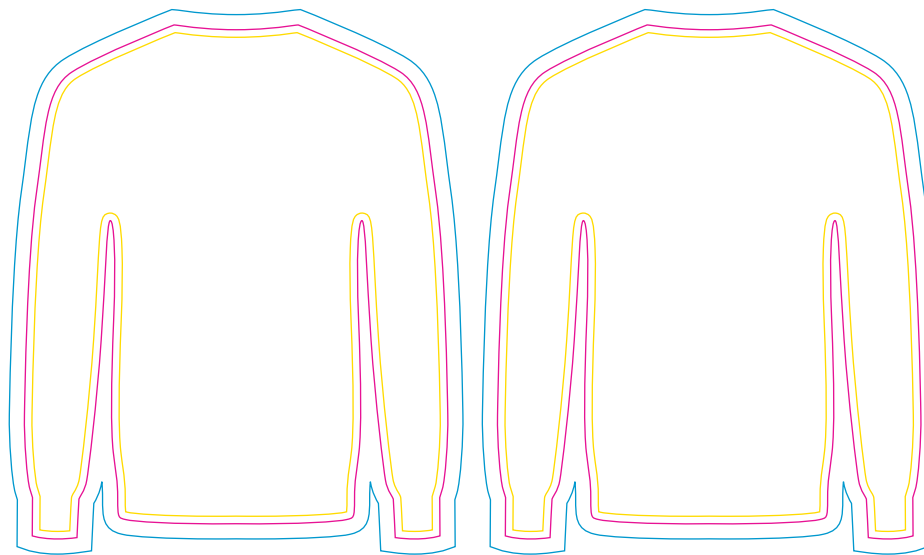

Product: PCC424
 Product Size: Size S: chest width = 104cm; Total length = 64cm ; Size M: chest width = 108cm; Total length = 66cm
 Size L: chest width = 112cm; Total length = 68cm ; Size XL: chest width = 116cm; Total length = 70cm
 Size 2XL: chest width = 120cm; Total length = 72cm ; Size 3XL: chest width = 124cm; Total length = 74cm
 Decoration Options: Jacquard craft

Size:L

Shown at 10% actual size

- Knife line
- Safe print area
- Bleed area

Jacquard craft size: 560mm(w) x 680mm(h)

Size splits

Choose the corresponding size range of this SKU

Men's size	S	M	L	XL	2XL	3XL	4XL	5XL
order quantity								

Ladies' size	L8	L10	L12	L14	L16	L18
order quantity						

Unisex size	S	M	L	XL	2XL	3XL	4XL	5XL
order quantity								

LOGO refer colour

- PMS XX C
- PMS XX C
- PMS XX C

label type	√ if required (customized brand label will cause additional cost, our product included standard size label and wash label defaultly)	
brand label		
size label		
wash label		