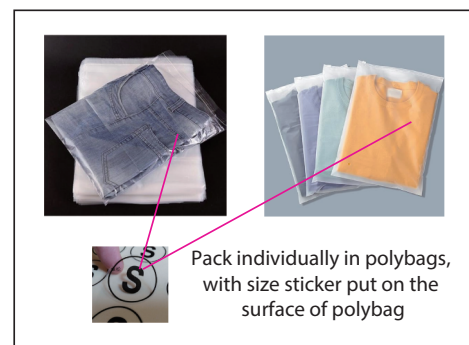

Product: PCC424
 Product Size: Size S: chest width = 104cm; Total length = 64cm ; Size M: chest width = 108cm; Total length = 66cm
 Size L: chest width = 112cm; Total length = 68cm ; Size XL: chest width = 116cm; Total length = 70cm
 Size 2XL: chest width = 120cm; Total length = 72cm ; Size 3XL: chest width = 124cm; Total length = 74cm
 Decoration Options: Jacquard craft

Size:L

Shown at 10% actual size

- Knife line
- Safe print area
- Bleed area

Jacquard craft size: 560mm(w) x 680mm(h)

Size splits

Choose the corresponding size range of this SKU

Men's size	S	M	L	XL	2XL	3XL	4XL	5XL
order quantity								

Ladies' size	L8	L10	L12	L14	L16	L18
order quantity						

Unisex size	S	M	L	XL	2XL	3XL	4XL	5XL
order quantity								

LOGO refer colour

- PMS XX C
- PMS XX C
- PMS XX C

label type	√ if required (customized brand label will cause additional cost, our product included standard size label and wash label defaultly)	
brand label		
size label		
wash label		