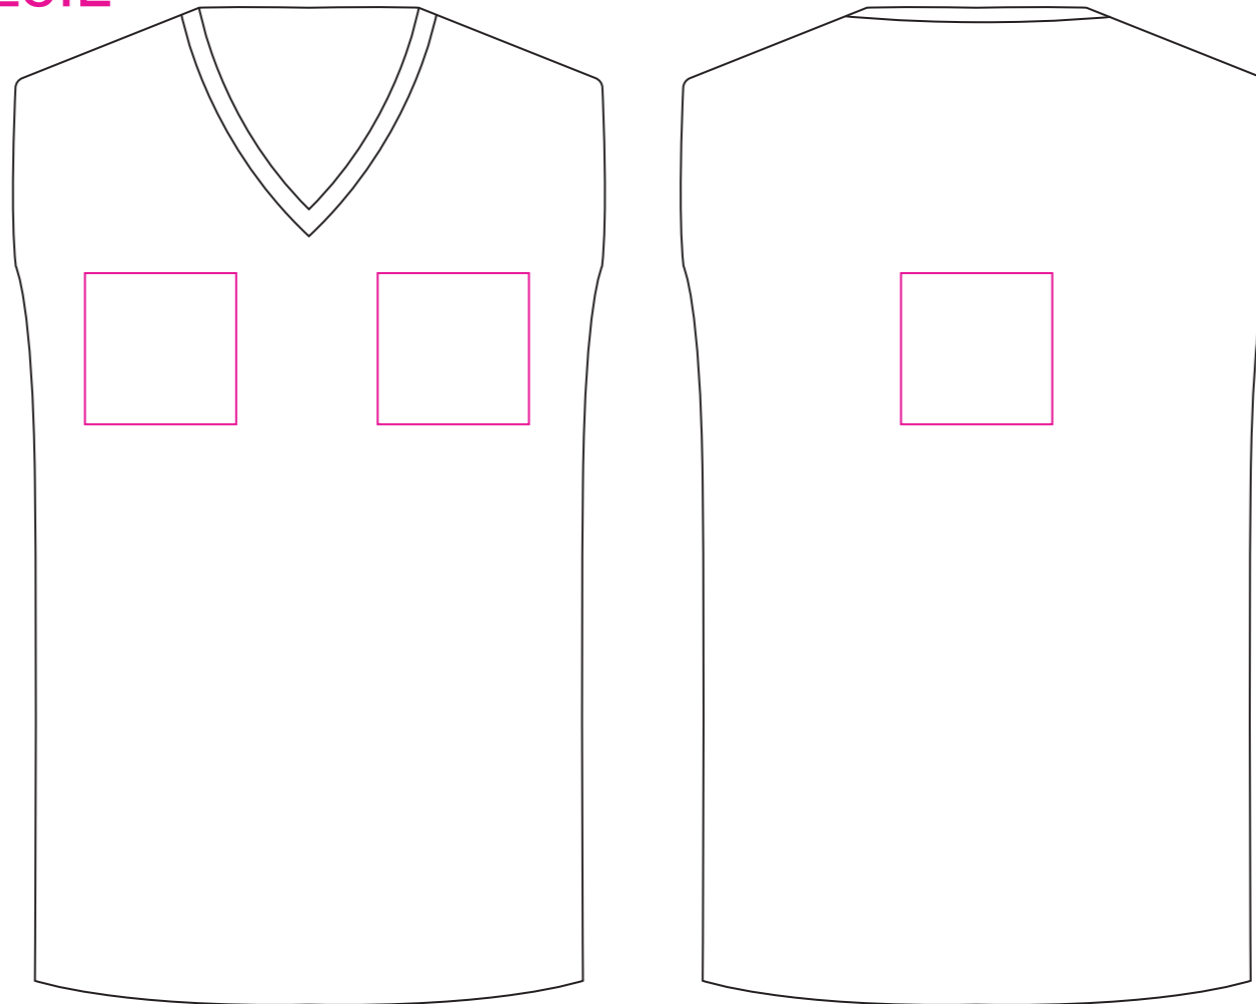

Product: PCC440  
 Product Size: Size S: chest width = 91-95cm; Body length = 64cm  
 Size M: chest width = 96-100cm; Body length = 66cm  
 Size L: chest width = 101-105cm; Body length = 68cm  
 Size XL: chest width = 106-110cm; Body length = 70cm  
 over Size XL can be customized with extra charge

Decoration Options: Embroidery

Size:L

Embroidery size: 100mm(w) x 100mm(h)  
 Shown at 20% actual size

### Size splits

Men's size	S	M	L	XL	2XL	3XL	4XL	5XL
order quantity								

Ladies' size	L8	L10	L12	L14	L16	L18
order quantity						

Unisex size	S	M	L	XL	2XL	3XL	4XL	5XL
order quantity								

label type	✓ if required (customized brand label will cause additional cost, our product included standard size label and wash label defaultly)
brand label	
size label	
wash label	

### LOGO refer colour

- PMS XX C
- PMS XX C
- PMS XX C