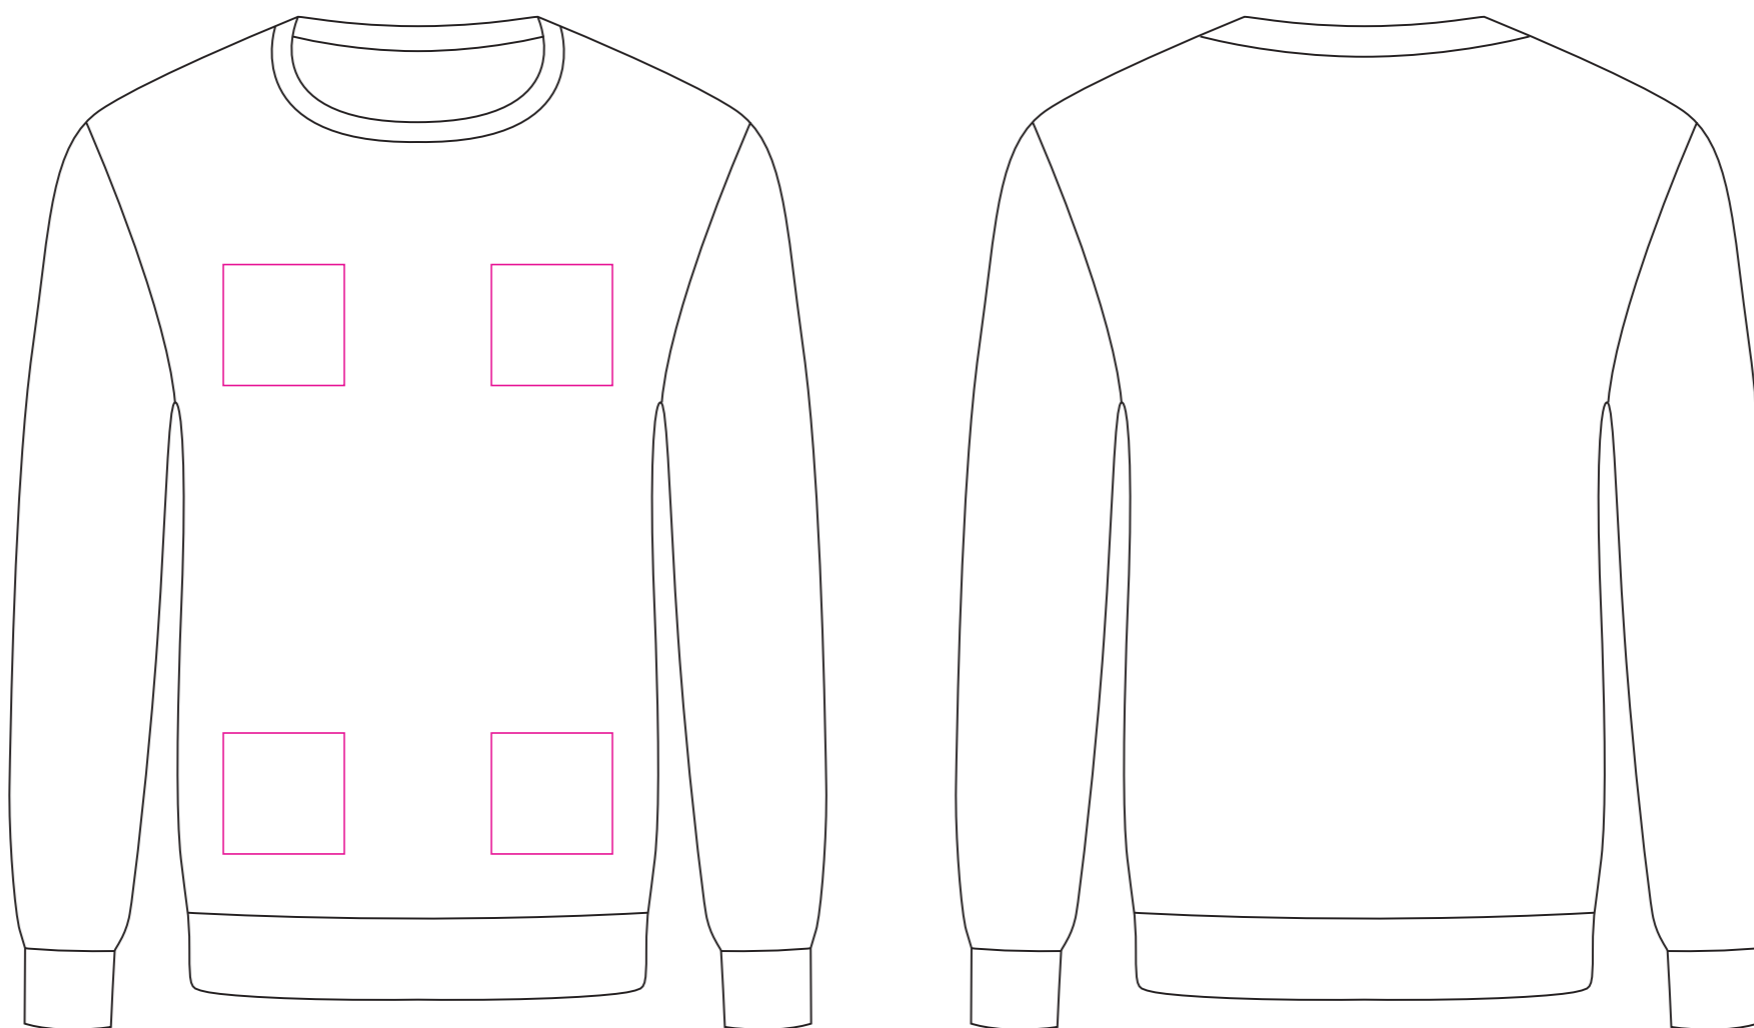

Product: PCC520
 Product Size:

Decoration Options: Embroidery

Size:L

Embroidery size: 80mm(w) x 80mm(h)
 Shown at 20% actual size

Size splits

Men's size	S	M	L	XL	2XL	3XL	4XL	5XL
order quantity								

Ladies' size	L8	L10	L12	L14	L16	L18
order quantity						

Unisex size	S	M	L	XL	2XL	3XL	4XL	5XL
order quantity								

LOGO refer colour

- PMS XX C
- PMS XX C
- PMS XX C

Pack individually in polybags, with size sticker put on the surface of polybag

label type	√ if required (customized brand label will cause additional cost, our product included standard size label and wash label defaultly)	
brand label		
size label		
wash label		

A size label and a washing label is included by default.