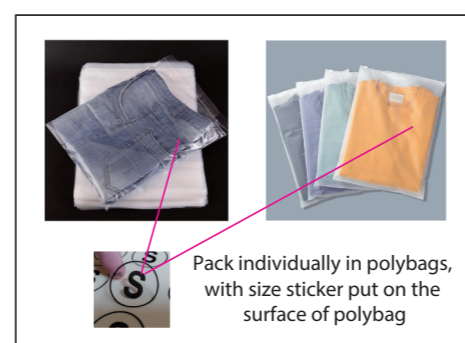

Product: PCC520
 Product Size:

Decoration Options: Embroidery

Size:L

Embroidery size: 80mm(w) x 80mm(h)
 Shown at 20% actual size

Size splits

Men's size	S	M	L	XL	2XL	3XL	4XL	5XL
order quantity								

Ladies' size	L8	L10	L12	L14	L16	L18
order quantity						

Unisex size	S	M	L	XL	2XL	3XL	4XL	5XL
order quantity								

LOGO refer colour

- PMS XX C
- PMS XX C
- PMS XX C

Pack individually in polybags, with size sticker put on the surface of polybag

label type	√ if required (customized brand label will cause additional cost, our product included standard size label and wash label defaultly)	
brand label		
size label		
wash label		

A size label and a washing label is included by default.