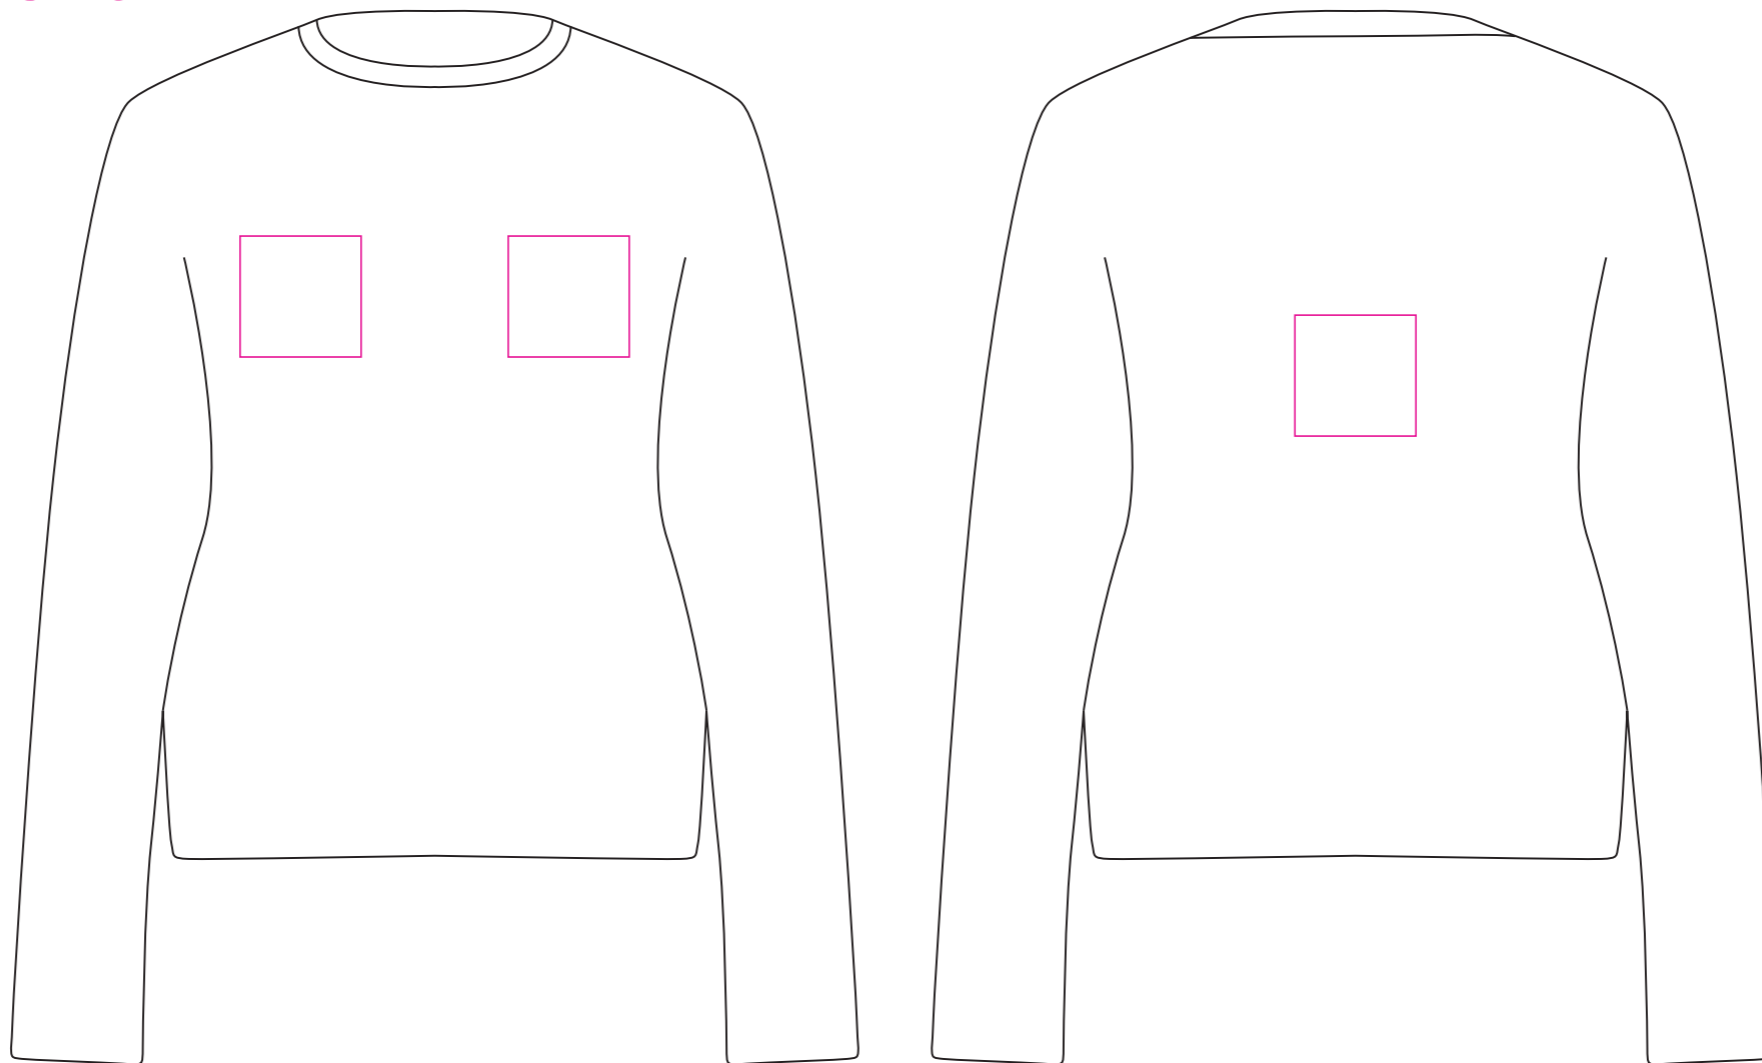

Product: PCC521  
 Product Size:

Decoration Options: Embroidery

Size:L

Embroidery size: 80mm(w) x 80mm(h)  
 Shown at 20% actual size

Size splits

Men's size	S	M	L	XL	2XL	3XL	4XL	5XL
order quantity								

Ladies' size	L8	L10	L12	L14	L16	L18
order quantity						

Unisex size	S	M	L	XL	2XL	3XL	4XL	5XL
order quantity								

**LOGO refer colour**

- PMS XX C
- PMS XX C
- PMS XX C

label type	√ if required (customized brand label will cause additional cost, our product included standard size label and wash label defaulty)	
brand label		
size label		
wash label		