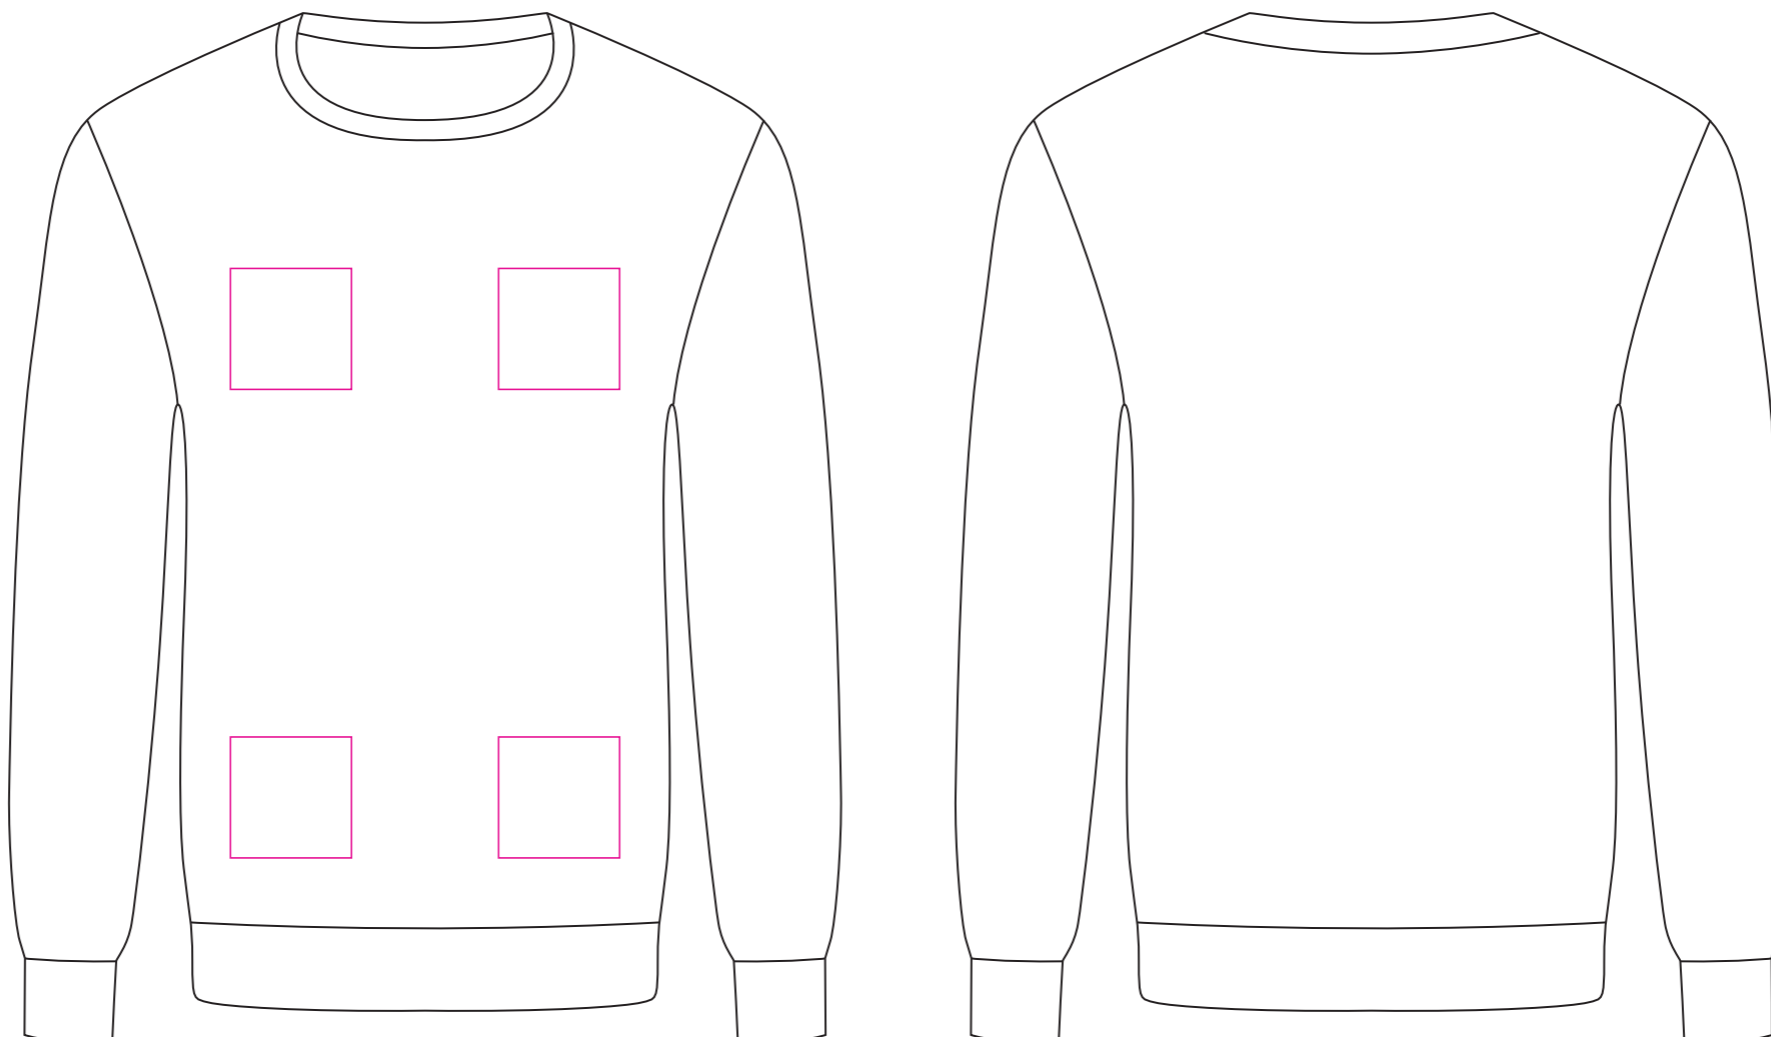

Product: PCC522
 Product Size:

Decoration Options: Embroidery

Size:L

Embroidery size: 80mm(w) x 80mm(h)
 Shown at 20% actual size

Size splits

Men's size	S	M	L	XL	2XL	3XL	4XL	5XL
order quantity								

Ladies' size	L8	L10	L12	L14	L16	L18
order quantity						

Unisex size	S	M	L	XL	2XL	3XL	4XL	5XL
order quantity								

LOGO refer colour

- PMS XX C
- PMS XX C
- PMS XX C

label type	√ if required (customized brand label will cause additional cost, our product included standard size label and wash label defaulty)	
brand label		
size label		
wash label		