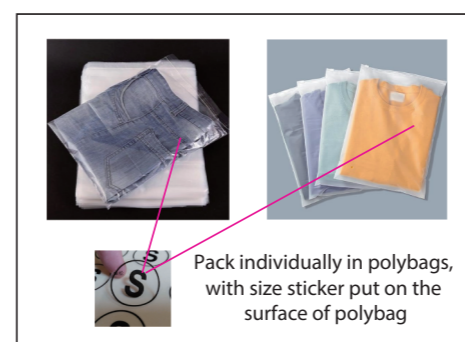

Product: PCC522
 Product Size:

Decoration Options: Embroidery

Size:L

Embroidery size: 80mm(w) x 80mm(h)
 Shown at 20% actual size

Size splits

Men's size	S	M	L	XL	2XL	3XL	4XL	5XL
order quantity								

Ladies' size	L8	L10	L12	L14	L16	L18
order quantity						

Unisex size	S	M	L	XL	2XL	3XL	4XL	5XL
order quantity								

LOGO refer colour

- PMS XX C
- PMS XX C
- PMS XX C

label type	√ if required (customized brand label will cause additional cost, our product included standard size label and wash label defaulty)	
brand label		
size label		
wash label		