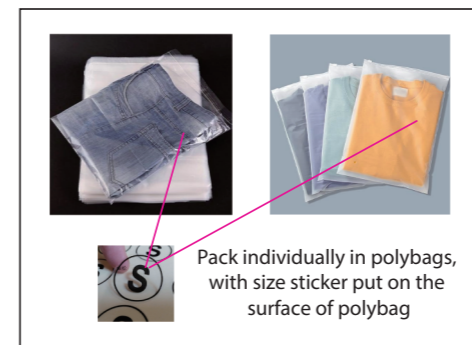

Product: PCC523
 Product Size:

Decoration Options: Embroidery

Size:L

Embroidery size: 80mm(w) x 80mm(h)
 Shown at 20% actual size

Size splits

Men's size	S	M	L	XL	2XL	3XL	4XL	5XL
order quantity								

Ladies' size	L8	L10	L12	L14	L16	L18
order quantity						

Unisex size	S	M	L	XL	2XL	3XL	4XL	5XL
order quantity								

LOGO refer colour

- PMS XX C
- PMS XX C
- PMS XX C

Pack individually in polybags, with size sticker put on the surface of polybag

label type	√ if required (customized brand label will cause additional cost, our product included standard size label and wash label defaulty)	
brand label		
size label		
wash label		

A size label and a washing label is included by default.