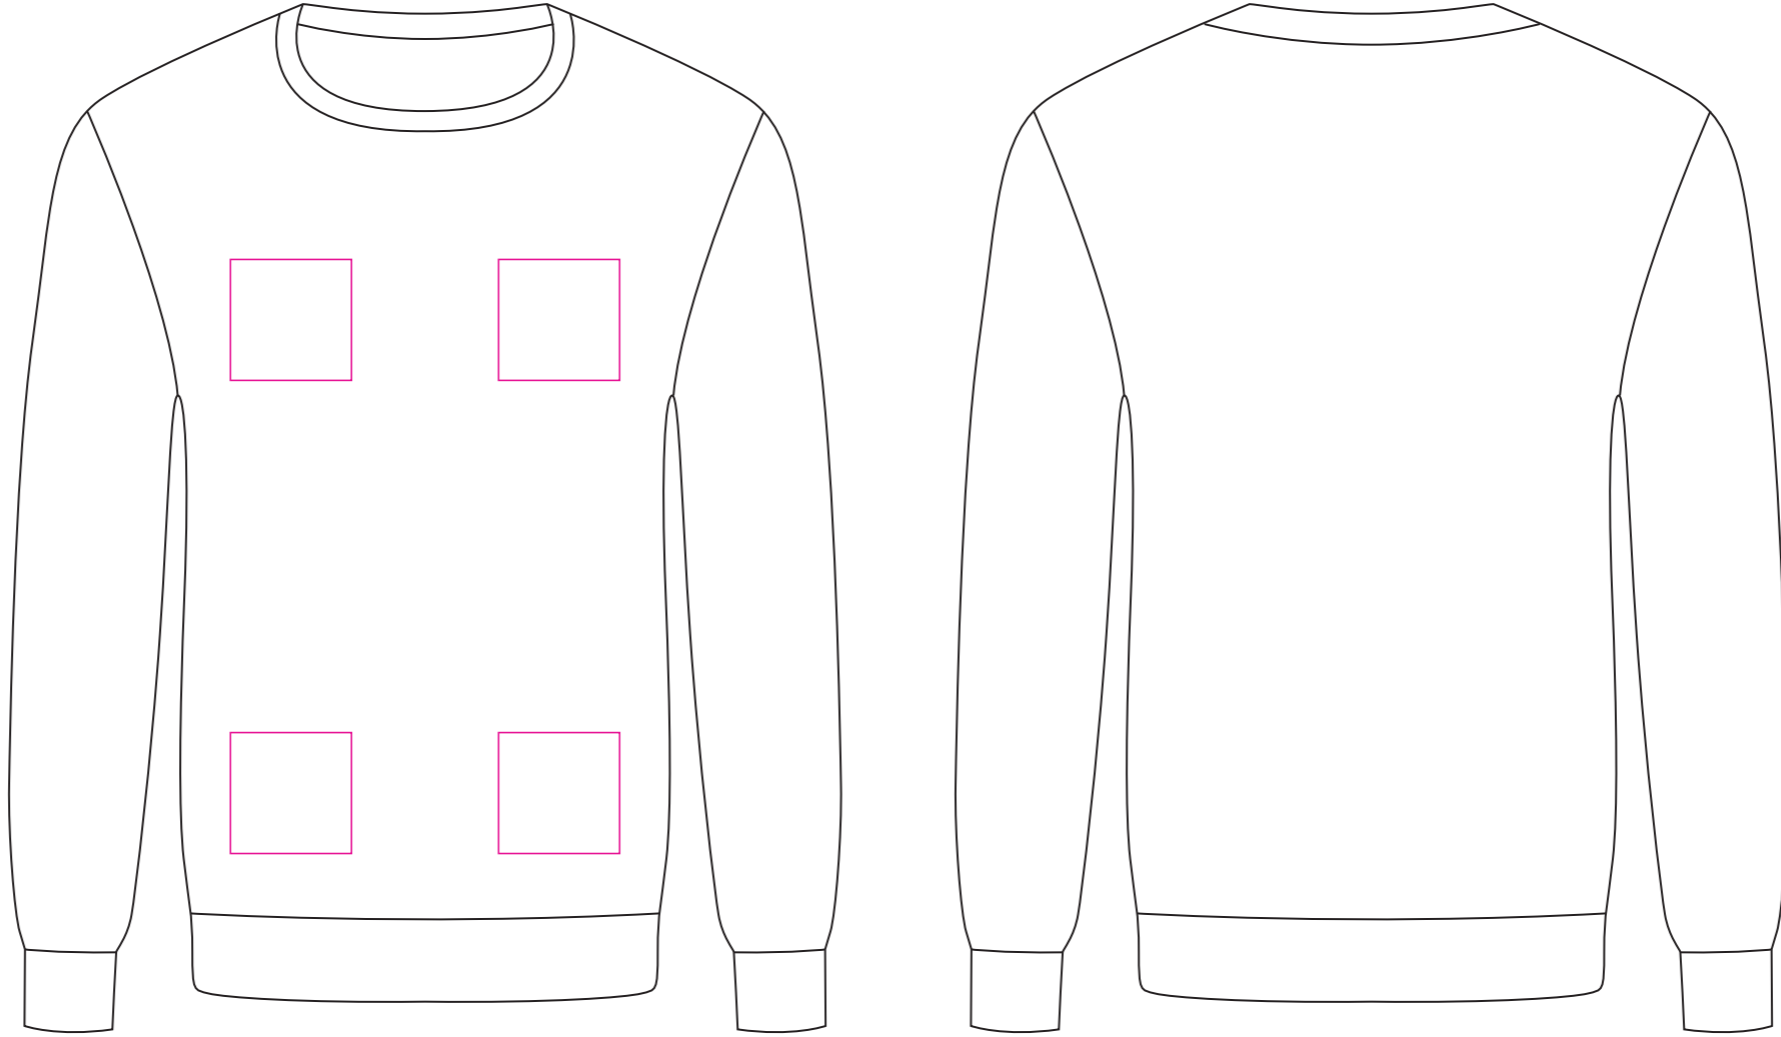

Product: PCC523
 Product Size:

Decoration Options: Embroidery

Size:L

Embroidery size: 80mm(w) x 80mm(h)
 Shown at 20% actual size

Size splits

Men's size	S	M	L	XL	2XL	3XL	4XL	5XL
order quantity								

Ladies' size	L8	L10	L12	L14	L16	L18
order quantity						

Unisex size	S	M	L	XL	2XL	3XL	4XL	5XL
order quantity								

LOGO refer colour

- PMS XX C
- PMS XX C
- PMS XX C

Pack individually in polybags, with size sticker put on the surface of polybag

label type	√ if required (customized brand label will cause additional cost, our product included standard size label and wash label defaulty)	
brand label		
size label		
wash label		

A size label and a washing label is included by default.