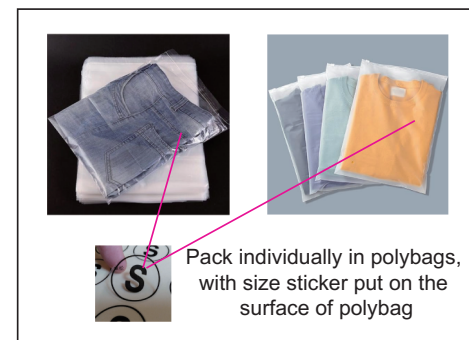

LOGO refer colour

- PMS XX C
- PMS XX C
- PMS XX C