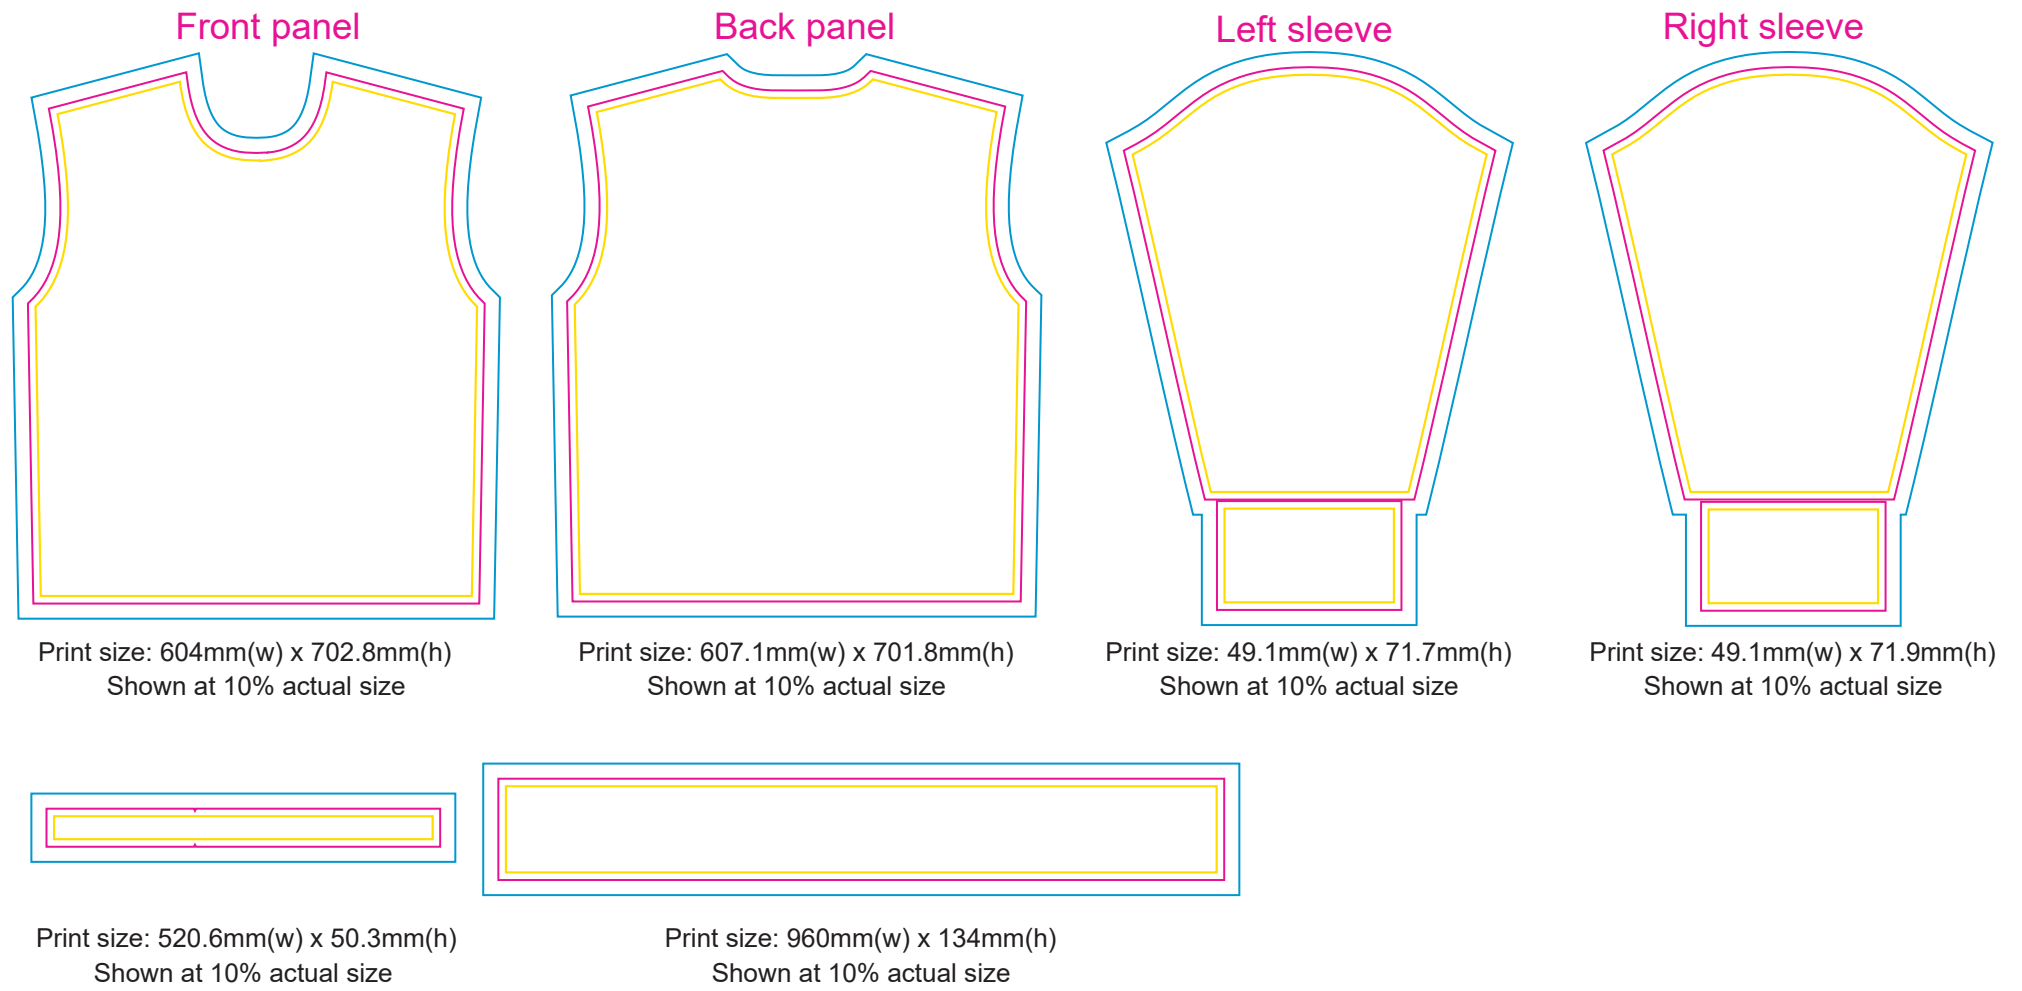

Product: PCC560
 Product Size: Size S: Chest width = 104cm; Body length = 66cm
 Size M: Chest width = 108cm; Body length = 68cm
 Size L: Chest width = 112cm; Body length = 70cm
 Size XL: Chest width = 116cm; Body length = 72cm
 Size 2XL: Chest width = 120cm; Body length = 74cm
 Size 3XL: Chest width = 124cm; Body length = 76cm
 Size 4XL: Chest width = 128cm; Body length = 78cm
 Decoration Options: Sublimation

Size: XL

*Please note, some information on tags may be covered by the stitching seam connecting it to the garment. Please take note when designing your tag. This applies to the neckline, shoulder seam, side seam, sleeves or bottom hem.

- Knife line
- Safe print area
- Bleed area

Size splits

Men's size	S	M	L	XL	2XL	3XL	4XL	5XL
order quantity								

Ladies' size	L8	L10	L12	L14	L16	L18
order quantity						

Unisex size	S	M	L	XL	2XL	3XL	4XL	5XL
order quantity								

LOGO refer colour

- PMS XX C
- PMS XX C
- PMS XX C

label type	if required (customized brand label will cause additional cost, our product included standard size label and wash label defaultly)	
brand label		
size label		
wash label		