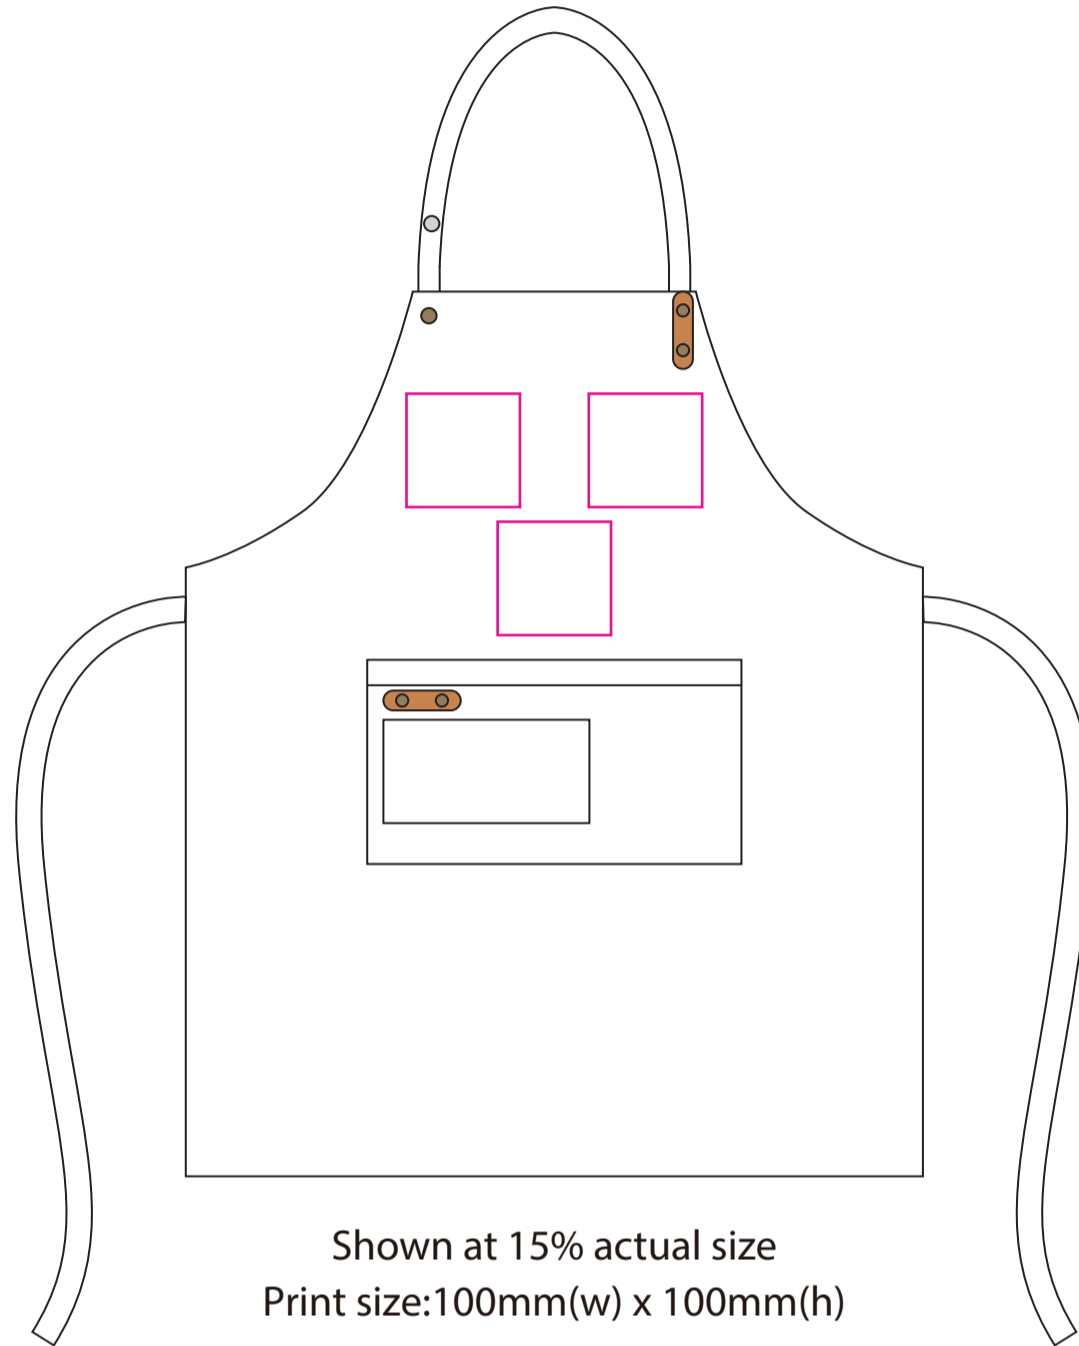

Product: PCC640
 Product Size: Free size
 Decoration Options: Embroidery, Heat transfer, Screen print

Size splits

Choose the corresponding size range of this SKU

Men's size	S	M	L	XL	2XL	3XL	4XL	5XL
order quantity								

Ladies' size	L8	L10	L12	L14	L16	L18
order quantity						

Unisex size	S	M	L	XL	2XL	3XL	4XL	5XL
order quantity								

LOGO refer colour

	PMS XX C
	PMS XX C
	PMS XX C

label type	√ if required (customized brand label will cause additional cost, our product included standard size label and wash label defaulty)	
brand label		
size label		
wash label		