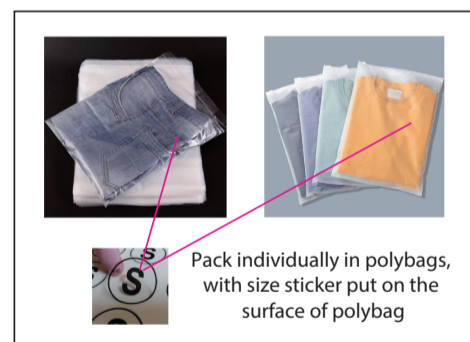

Product: PCC640
 Product Size: Free size
 Decoration Options: Embroidery, Heat transfer, Screen print

Size splits

Choose the corresponding size range of this SKU

Men's size	S	M	L	XL	2XL	3XL	4XL	5XL
order quantity								

Ladies' size	L8	L10	L12	L14	L16	L18
order quantity						

Unisex size	S	M	L	XL	2XL	3XL	4XL	5XL
order quantity								

LOGO refer colour

	PMS XX C
	PMS XX C
	PMS XX C

label type	√ if required (customized brand label will cause additional cost, our product included standard size label and wash label defaulty)	
brand label		
size label		
wash label		