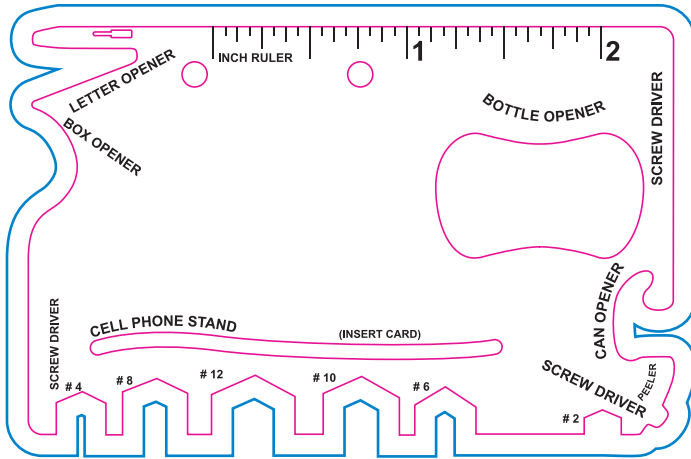

Product: PCH015b
Product Size: 85.5*54mm
Decoration Options: Full Colour

Side1

Side2

- Knife line
- Bleed area

Print size: 85.5mm(W) x 54mm(H)

Shown at 100% actual size