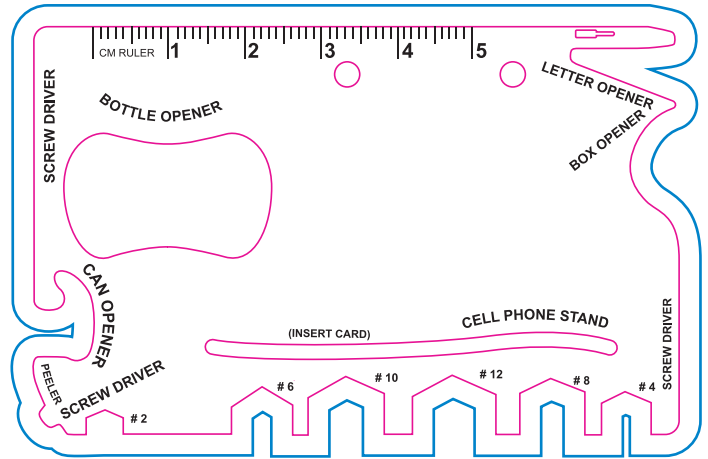

Product: PCH015b
Product Size: 85.5*54mm
Decoration Options: Full Colour

Side1

Side2

- Knife line
- Bleed area

Print size: 85.5mm(W) x 54mm(H)

Shown at 100% actual size