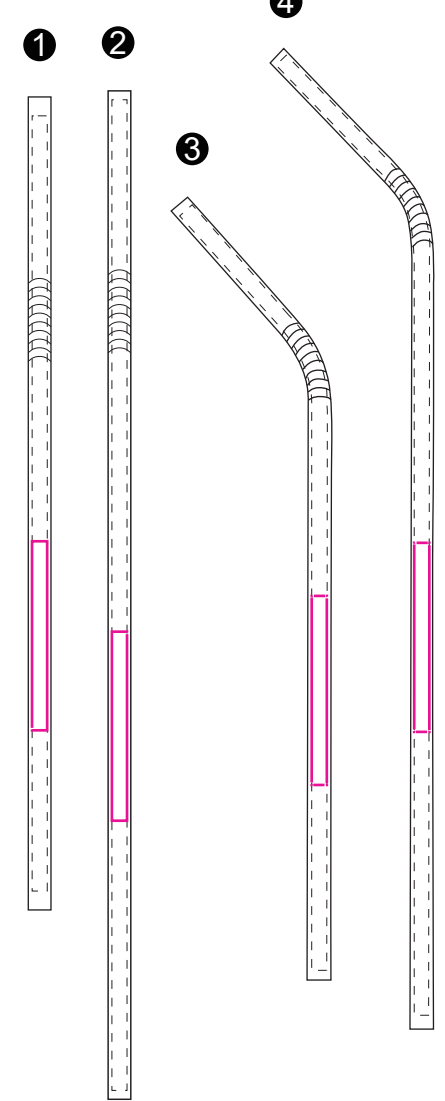

Product: PCH016
Product Size: Small size applies on all pouches: 70mm(W) x 240mm(H)
Large size applies on all pouches: 70mm(W) x 280mm(H)
Straw: 1: 6mm(W)x 215mm(H), 2: 6mm(W)x 266.7mm(H),
3: 6mm(W)x 207mm(H), 4: 6mm(W)x 259.3mm(H)

Decoration Options: Engraving

Straw