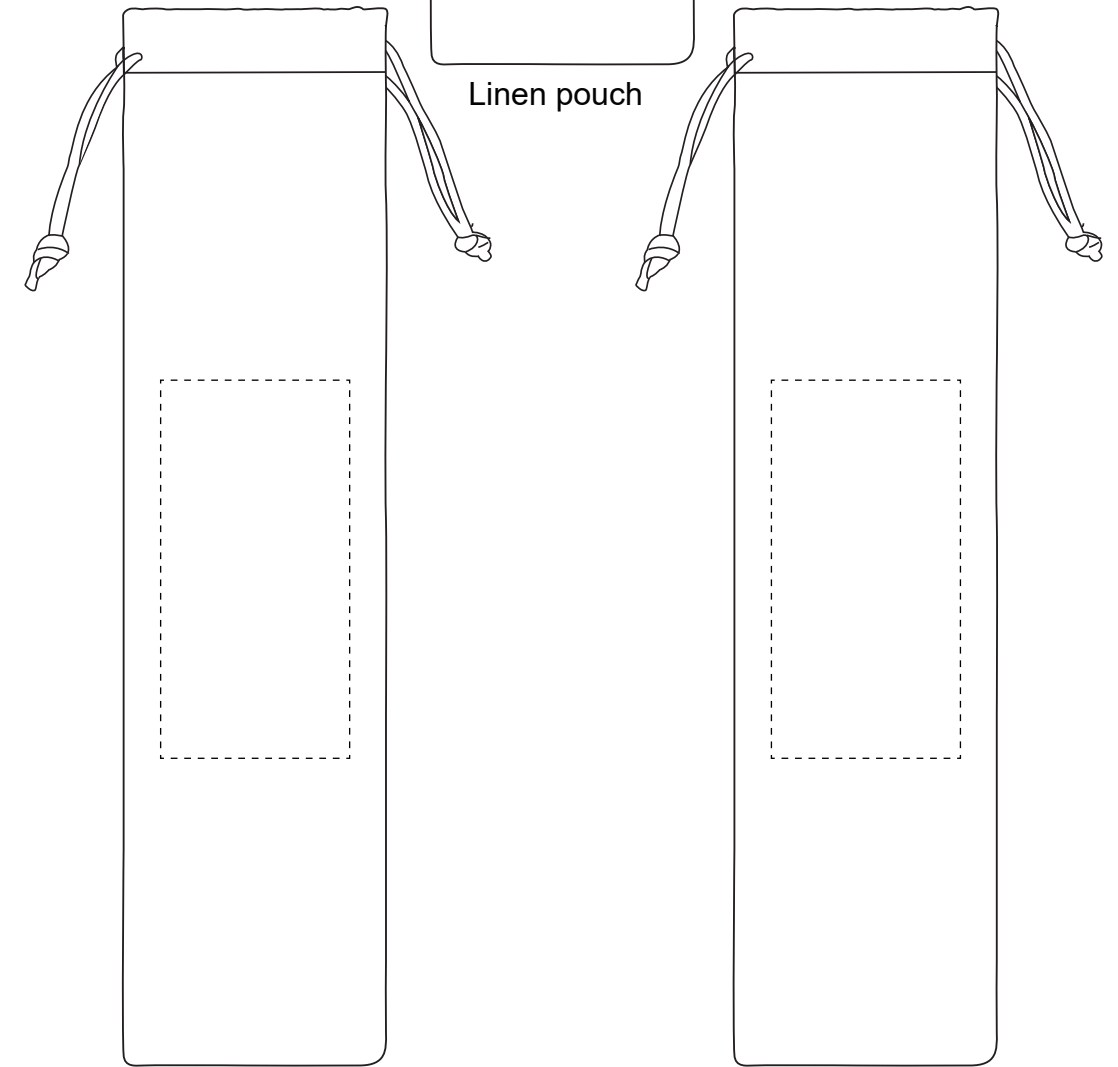

Decoration Options: Engraving

**Straw**

**Cleaning brush**

**Small Pouch Size:**  
70mm(W)x240mm(H)

velvet pouch

**Large Pouch Size:**  
70mm(W)x280mm(H)

Linen pouch

Calico pouch

Linen pouch

Calico pouch

velvet pouch

Shown at 50% actual size  
 Print size: 50mm(W)x 100mm(H)

Shown at 50% actual size  
 Print size: 50mm(W)x 100mm(H)

Shown at 50% actual size  
 Print size: 4mm(W)x 50mm(H)  
 Print area: The entire length of straw

**\*Please note that standard print is one position only.**

Shown at 100% actual size  
 1 Product size: 10mm(W)x 175mm(H)  
 2 Product size: 10mm(W)x 200mm(H)  
 3 Product size: 10mm(W)x 241mm(H)

Small

Shown at 50% actual size  
Print size: 243.3mm(W)x 322mm(H)

Big

Shown at 50% actual size  
Print size: 243.3mm(W)x 372mm(H)

— Knife line  
— Bleed line