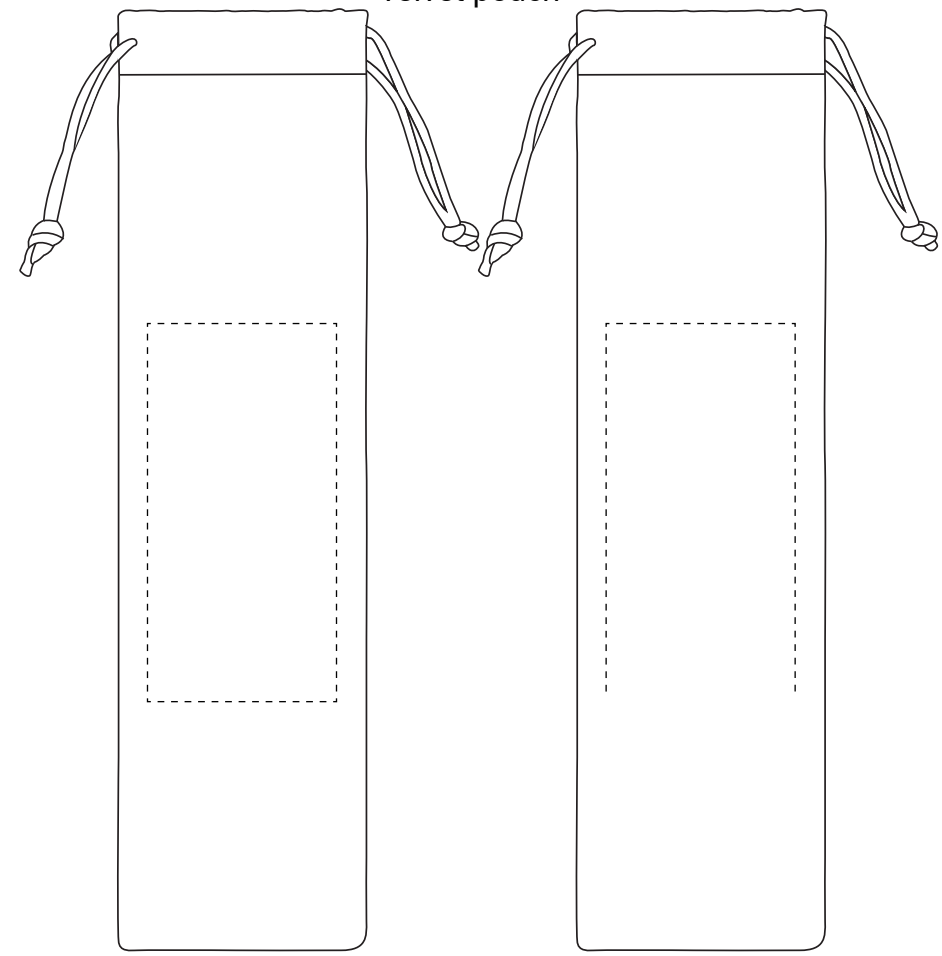

Decoration Options: Engraving

**Straw**

**Cleaning brush**

**Small Pouch Size:**  
70mm(W)x240mm(H)

velvet pouch

**Large Pouch Size:**  
70mm(W)x280mm(H)

Linen pouch

Calico pouch

Linen pouch

Calico pouch

velvet pouch

Shown at 50% actual size  
 Print size: 50mm(W)x 100mm(H)

Shown at 50% actual size  
 Print size: 50mm(W)x 100mm(H)

Shown at 50% actual size  
 Print size: 4mm(W)x 50mm(H)  
 Print area: The entire length of straw

**\*Please note that standard print is one position only.**

Shown at 100% actual size  
 1 Product size: 10mm(W)x 175mm(H)  
 2 Product size: 10mm(W)x 200mm(H)  
 3 Product size: 10mm(W)x 241mm(H)

Small

Shown at 50% actual size  
Print size: 243.3mm(W)x 322mm(H)

Big

Shown at 50% actual size  
Print size: 243.3mm(W)x 372mm(H)

— Knife line  
— Bleed line