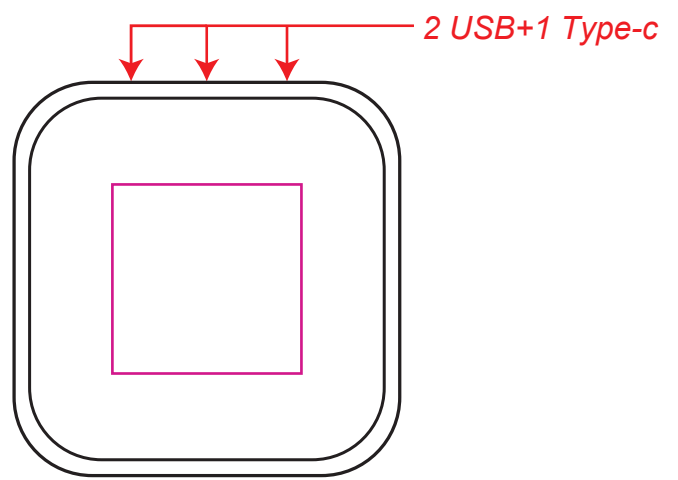

Product: PCH030
Product Size: 52x51x79mm
Decoration Options: Screen Print

Regular

Shown at 100% actual size
Print size: 25mm(w) x 25mm(h)

Upgraded

Shown at 100% actual size
Print size: 25mm(w) x 25mm(h)

Shown at 100% actual size
Print size: 25mm(w) x 45mm(h)

Shown at 100% actual size
Print size: 25mm(w) x 45mm(h)