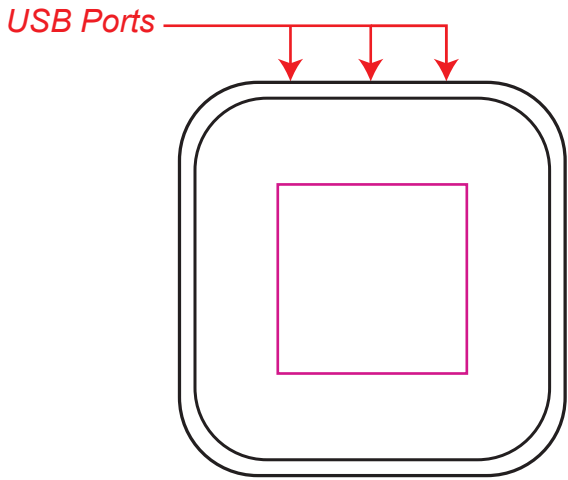

Product: PCH030
Product Size: 52x51x79mm
Decoration Options: Screen Print

Regular

Shown at 100% actual size
Print size: 25mm(w) x 25mm(h)

Upgraded

Shown at 100% actual size
Print size: 25mm(w) x 25mm(h)

Shown at 100% actual size
Print size: 25mm(w) x 45mm(h)

Shown at 100% actual size
Print size: 25mm(w) x 45mm(h)