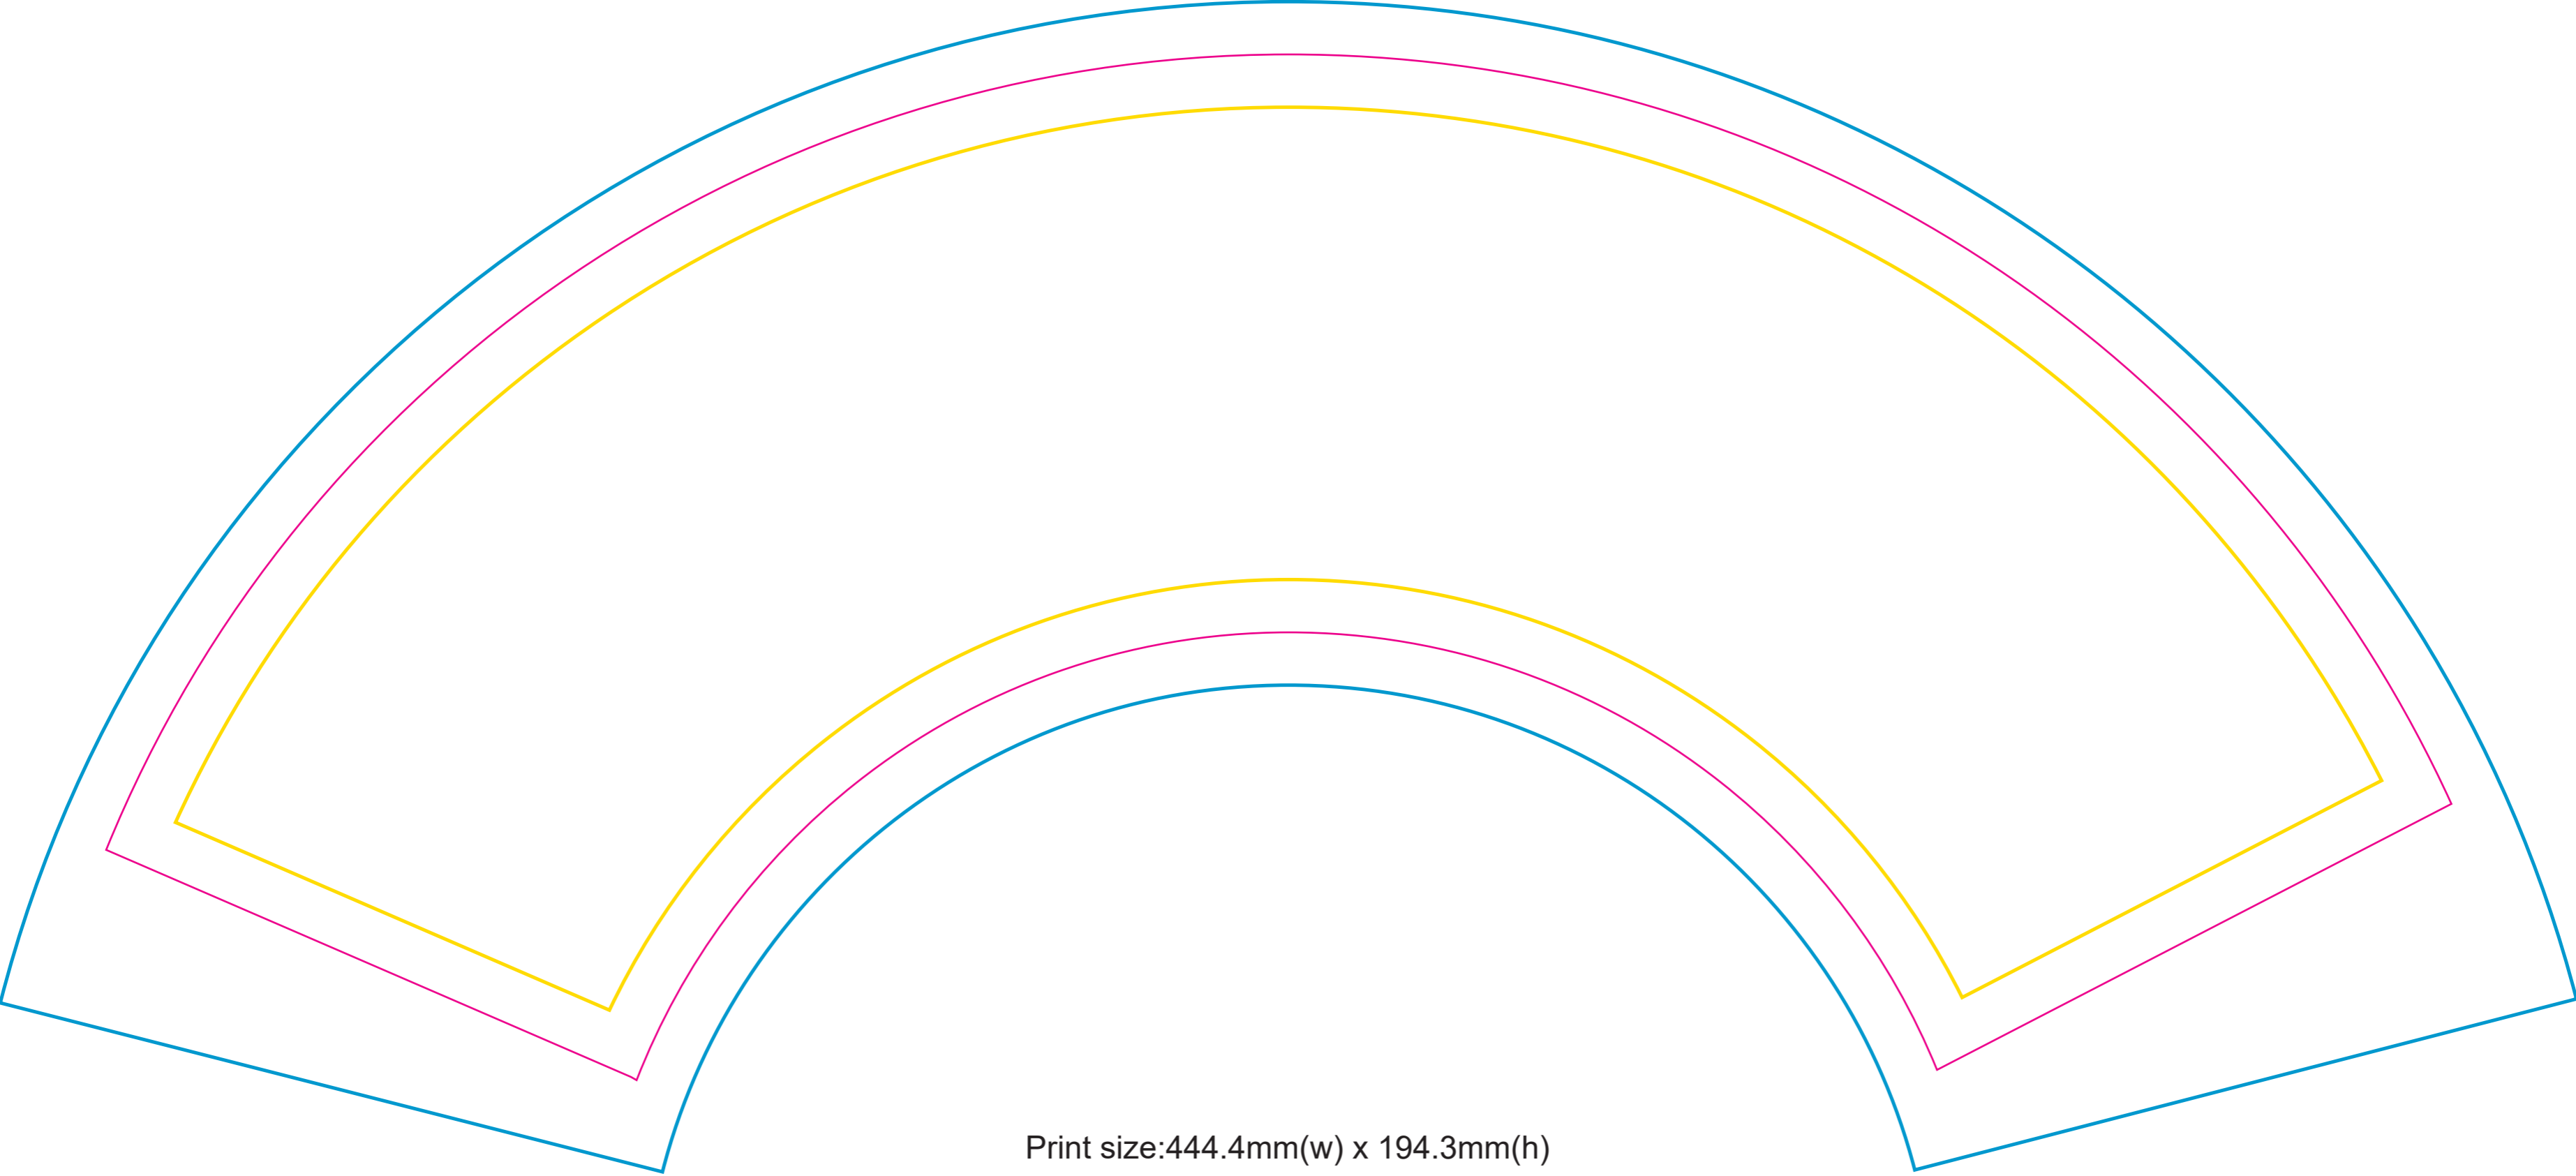

Product: PCH135  
Product Size: Folding size: 210\*28mm; Unfolding size: 210\* 380mm  
Decoration Options: CMYK

Single side print:

Shown at 100% actual size  
Print size: 402.7mm(w) x 188.9mm(h)

- Knife line
- Safe print area
- Bleed area

Double sides print:

Print size:444.4mm(w) x 194.3mm(h)

# Box

Back

Left

Front

Right

— Knife line

Shown at 100% actual size

Print size: 130mm(w) x 280mm(h)

Product size: 40mm(w) x 220mm(h) x 20mm(d)