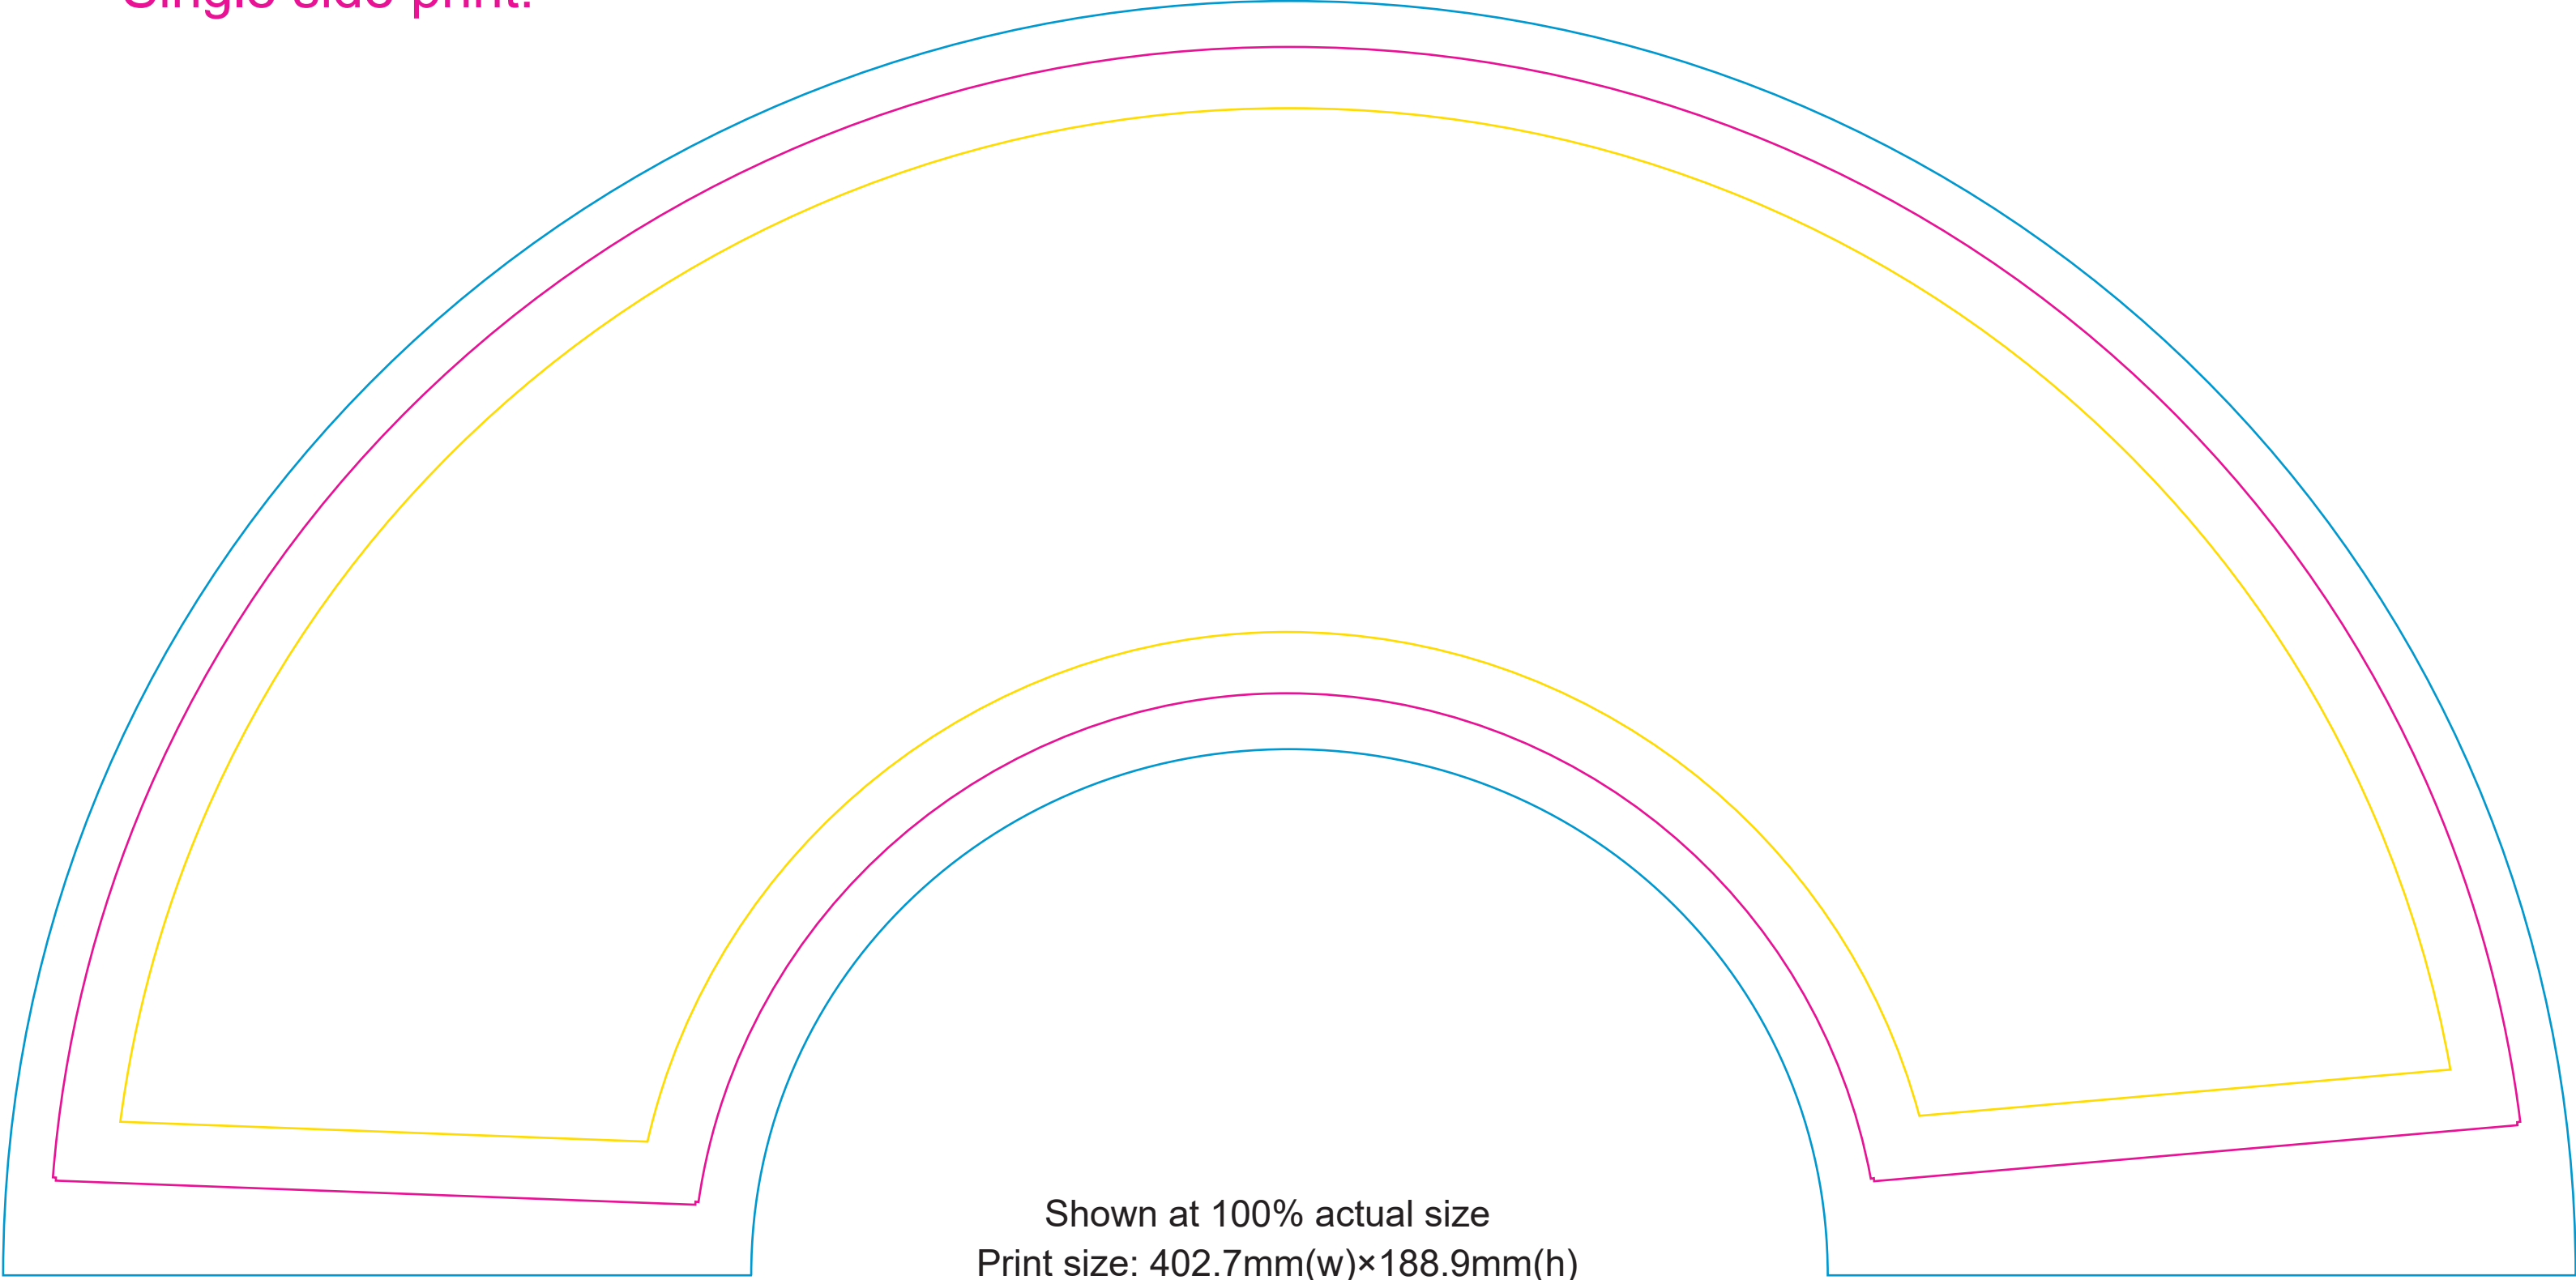

Product: PCH135  
Product Size: Folding size: 210\*28mm; Unfolding size: 210\* 380mm  
Decoration Options: CMYK

Single side print:

Shown at 100% actual size  
Print size: 402.7mm(w) x 188.9mm(h)

- Knife line
- Safe print area
- Bleed area

Double sides print:

Print size:444.4mm(w) x 194.3mm(h)

# Box

Back

Left

Front

Right

— Knife line

Shown at 100% actual size

Print size: 130mm(w) x 280mm(h)

Product size: 40mm(w) x 220mm(h) x 20mm(d)