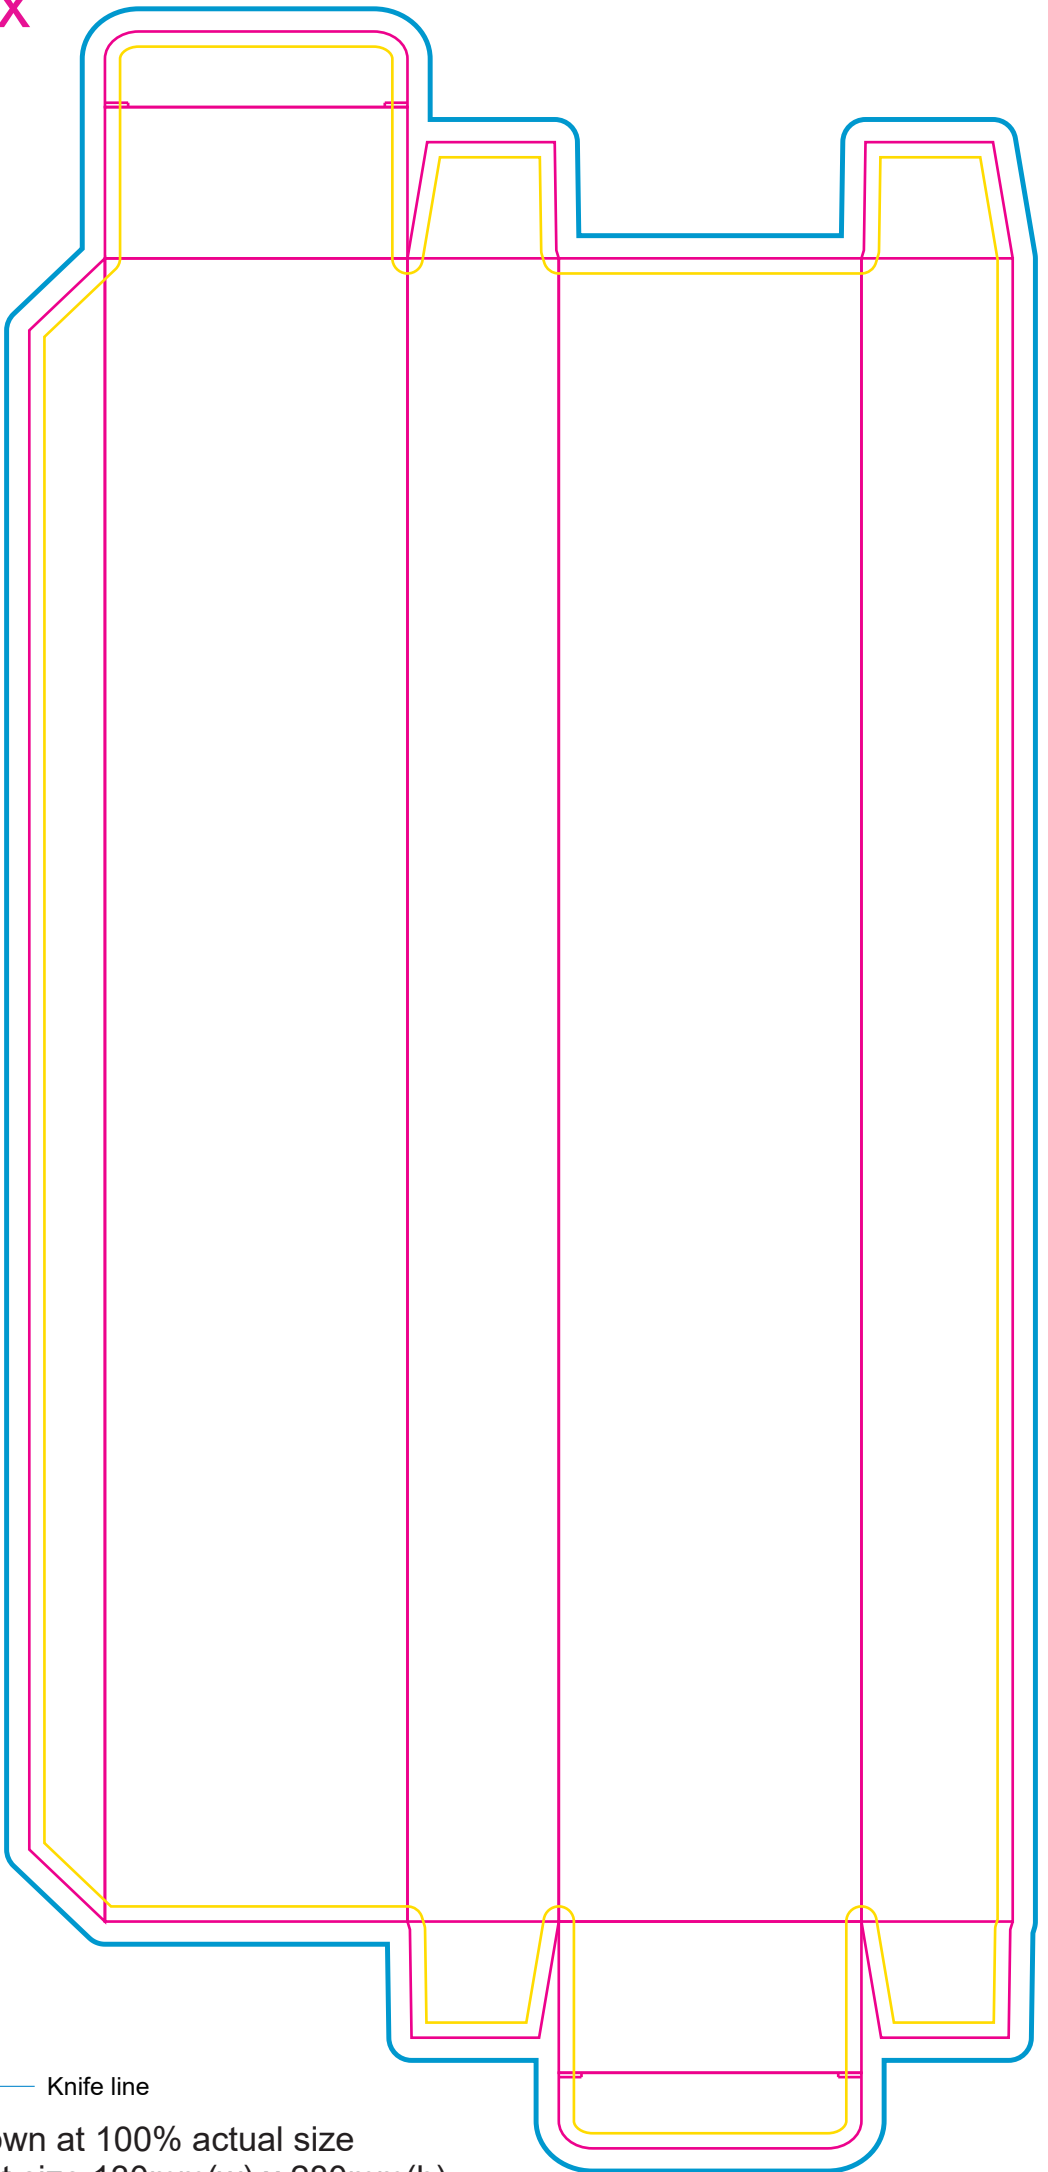

Product: PCH135  
Product Size: Folding size: 210\*28mm; Unfolding size: 210\* 380mm  
Decoration Options: CMYK

Single side print:

Shown at 100% actual size  
Print size: 402.7mm(w) x 188.9mm(h)

- Knife line
- Safe print area
- Bleed area

Double sides print:

Print size:444.4mm(w) x 194.3mm(h)

# Box

Back

Left

Front

Right

— Knife line

Shown at 100% actual size

Print size: 130mm(w) x 280mm(h)

Product size: 40mm(w) x 220mm(h) x 20mm(d)