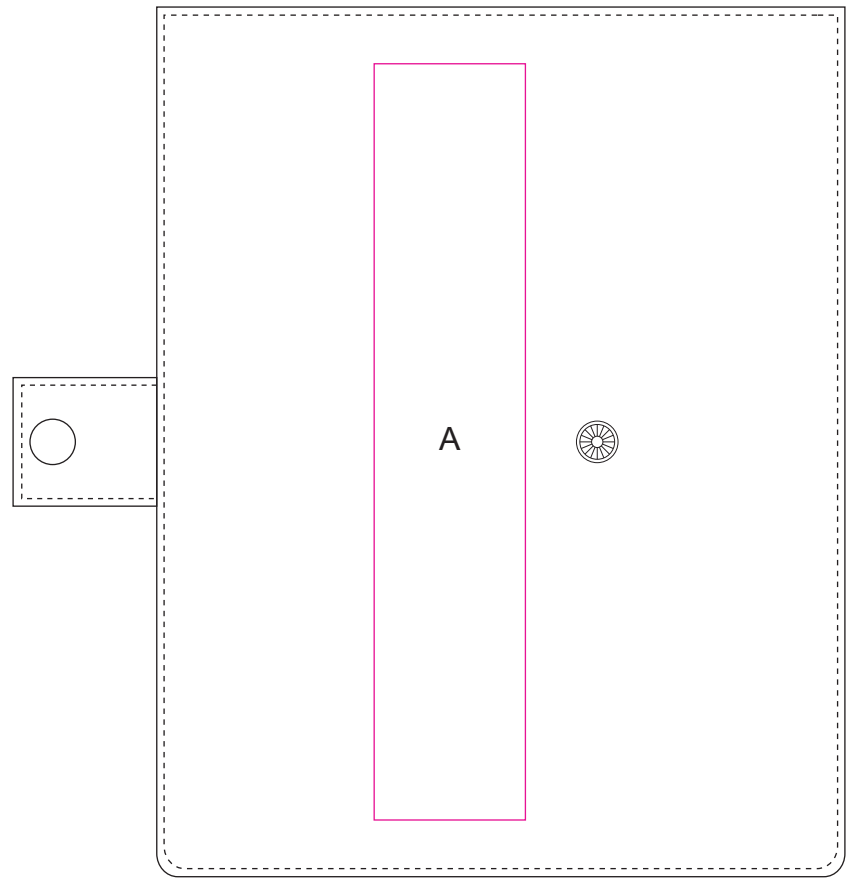

Product: PCH165
Product Size: Pouch: 22 x 19cm , Spoon: 20 x 4cm , Fork: 20 x 2.7cm
Knife: 20 x 2cm , Chopsticks: 20 x 0.7 cm , Straw: 18 x 0.8 cm , Brush: 20 cm
Decoration Options: Screen Print , Embroidery

A:Print size: 40mm(w) x 200mm(H)
B:Print size: 25mm(w) x 5mm(H)
Shown at 50% actual size