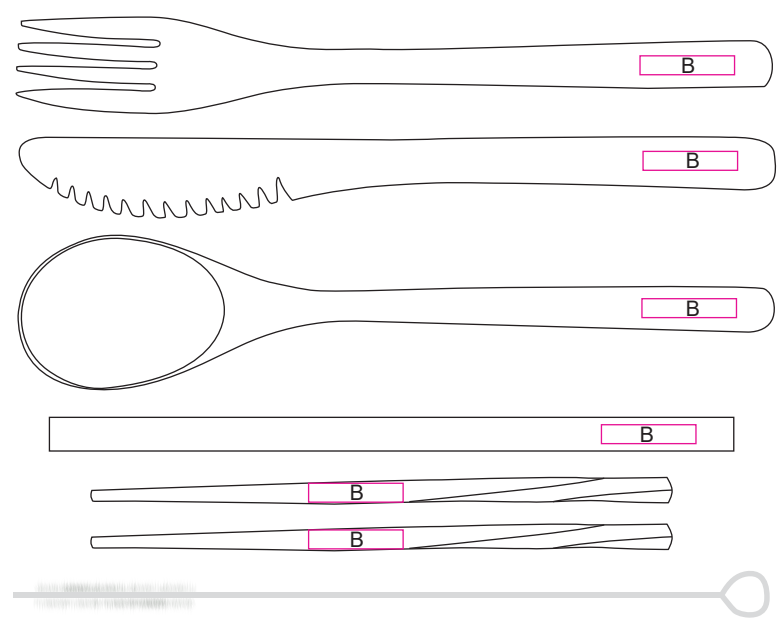

Product: PCH165
Product Size: Pouch: 22 x 19cm , Spoon: 20 x 4cm , Fork: 20 x 2.7cm
Knife: 20 x 2cm , Chopsticks: 20 x 0.7 cm , Straw: 18 x 0.8 cm , Brush: 20 cm
Decoration Options: Screen Print , Embroidery

A:Print size: 40mm(w) x 200mm(H)
B:Print size: 25mm(w) x 5mm(H)
Shown at 50% actual size