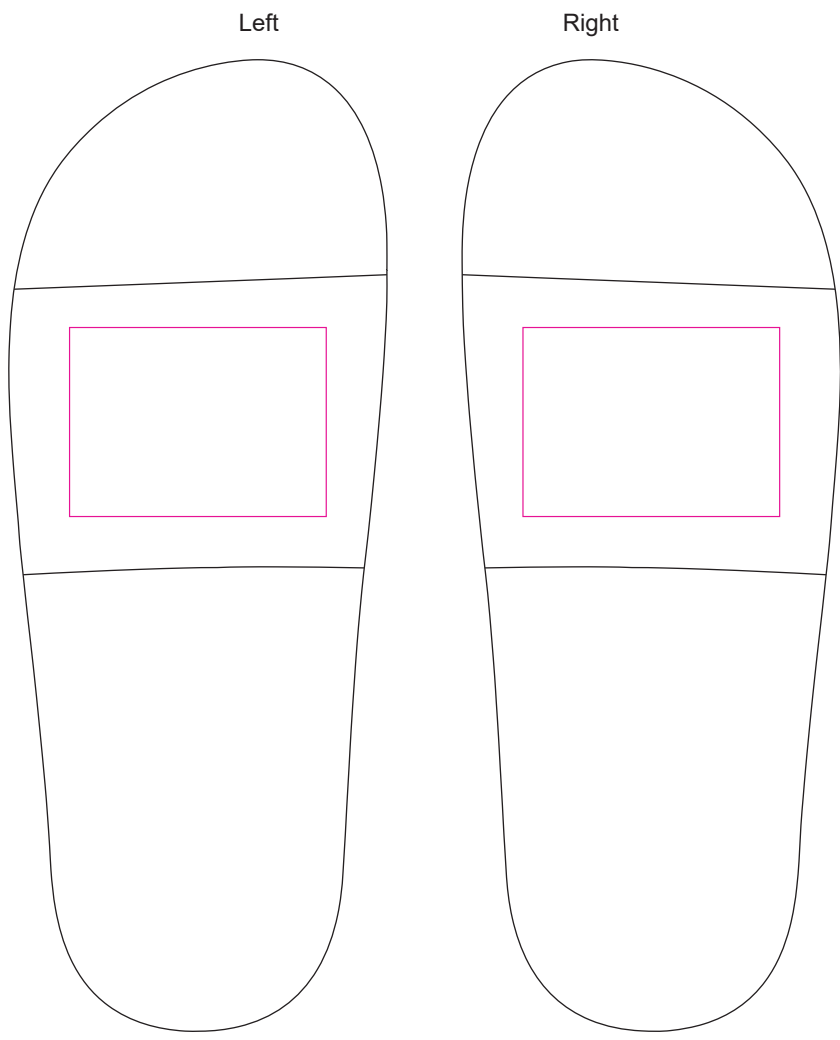

Product: PCH192
 Product Size: Men's Size:S :250 mm (L); M :270 mm (L); L :290 mm (L); XL:310 mm (L)
 Women's Size:S :230 mm (L); M :250 mm (L); L :270 mm (L); XL:290 mm (L)
 Kid's Size: S:175 mm (L); M :190 mm (L); L :210 mm (L); XL:230 mm (L)
 Printed bag packaging:288mm(w) x 400mm(h)
 Decoration Options: Screen print,UV full colour

Universal for all sizes
 Top view

Strap: Screen Print size: 70mm(w) x 50mm(h)
 not actual size

Sole: Screen Print/UV Full Colour Print size: Full size

— Knife line
 — Bleed line

Visual for reference only. Not 100% same as actual product

* If you require others sizes, please ask us for a different lineart template, as a different template is required for each size.

Printed bag packaging

Shown at 30% actual size

— Knife line
 — Safe print area
 — Bleed line

Print size: 288mm(w) x 400mm(h)