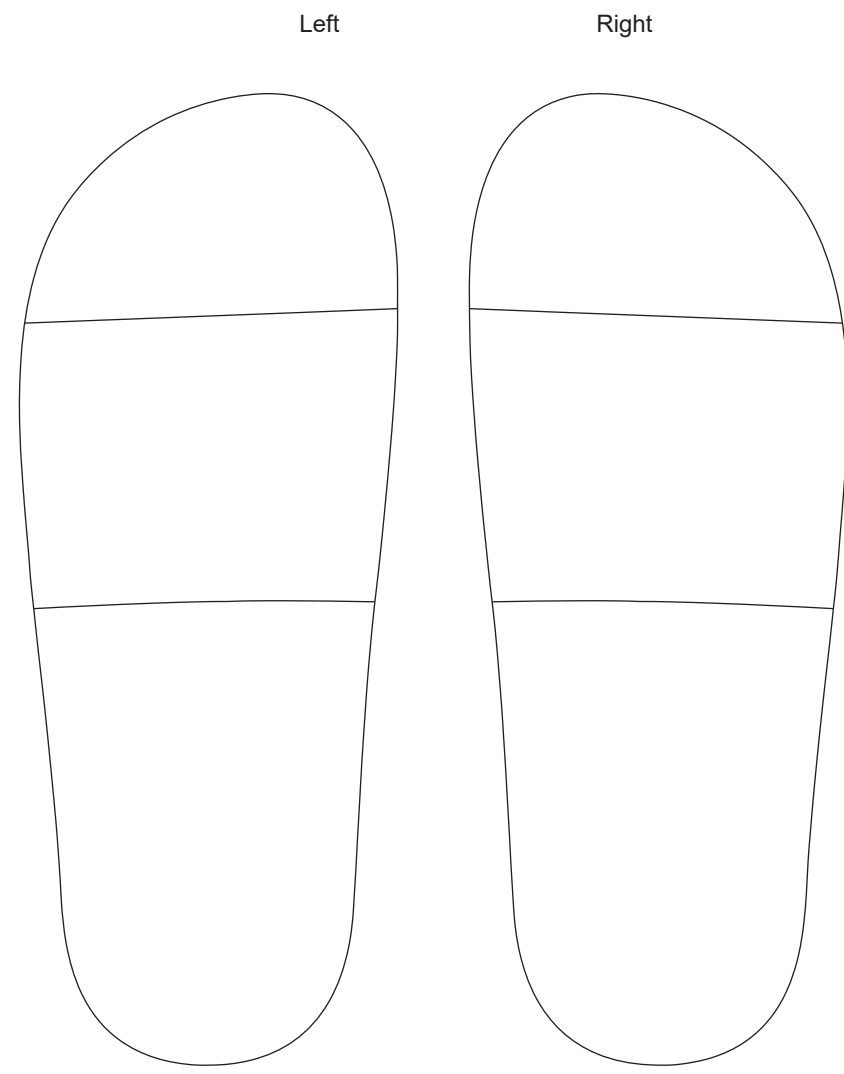

Product: PCH194
 Product Size: Men's Size:S :250 mm (L); M :270 mm (L); L :290 mm (L); XL:310 mm (L)
 Women's Size:S :230 mm (L); M :250 mm (L); L :270 mm (L); XL:290 mm (L)
 Kid's Size: S:175 mm (L); M :190 mm (L); L :210 mm (L); XL:230 mm (L)
 Printed bag packaging:288mm(w) x 400mm(h)
 Decoration Options: UV full colour/Heat transfer full colour

Universal for all sizes
 Top view

Visual for reference only. Not 100% same as actual product

not actual size

Sole: Heat transfer full colour Print size: Full size

Strap: UV Full Colour Print size: Full size

— Knife line
 — Bleed line

* If you require others sizes, please ask us for a different lineart template, as a different template is required for each size.

Printed bag packaging

Shown at 30% actual size

— Knife line
 — Safe print area
 — Bleed line

Print size: 288mm(w) x 400mm(h)