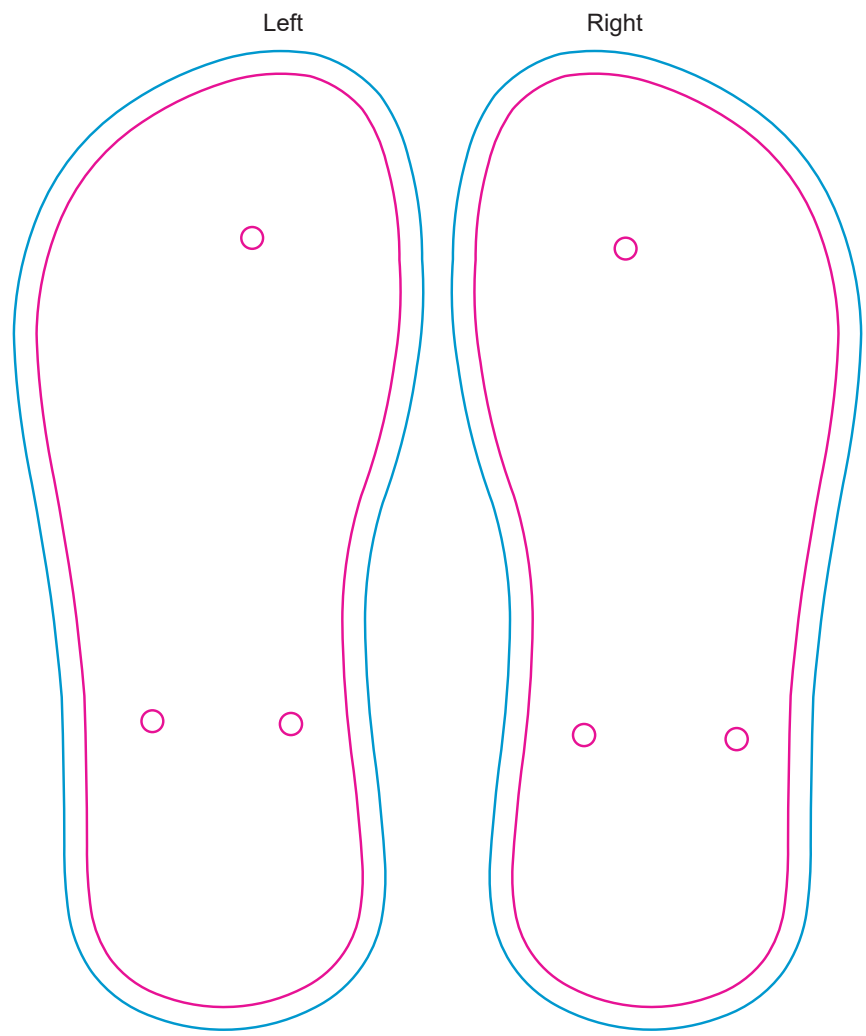

Product: PCH196
 Product Size: Men's Size:S :250 mm (L); M :270 mm (L); L :290 mm (L); XL:310 mm (L)
 Women's Size:S :230 mm (L); M :250 mm (L); L :270 mm (L); XL:290 mm (L)
 Kid's Size: S:175 mm (L); M :190 mm (L); L :210 mm (L); XL:230 mm (L)
 Printed bag packaging:288mm(w) x 400mm(h)
 Decoration Options: Screen print,UV full colour

Universal for all sizes
 Top view

Strap: Screen Print size: 70mm(w) x 10mm(h)
 not actual size

Sole: Screen Print/UV Full Colour Print size: Full size

— Knife line
 — Bleed line

* If you require others sizes, please ask us for a different lineart template, as a different template is required for each size

Printed bag packaging

Shown at 30% actual size

— Knife line
 — Safe print area
 — Bleed line

Print size: 288mm(w) x 400mm(h)