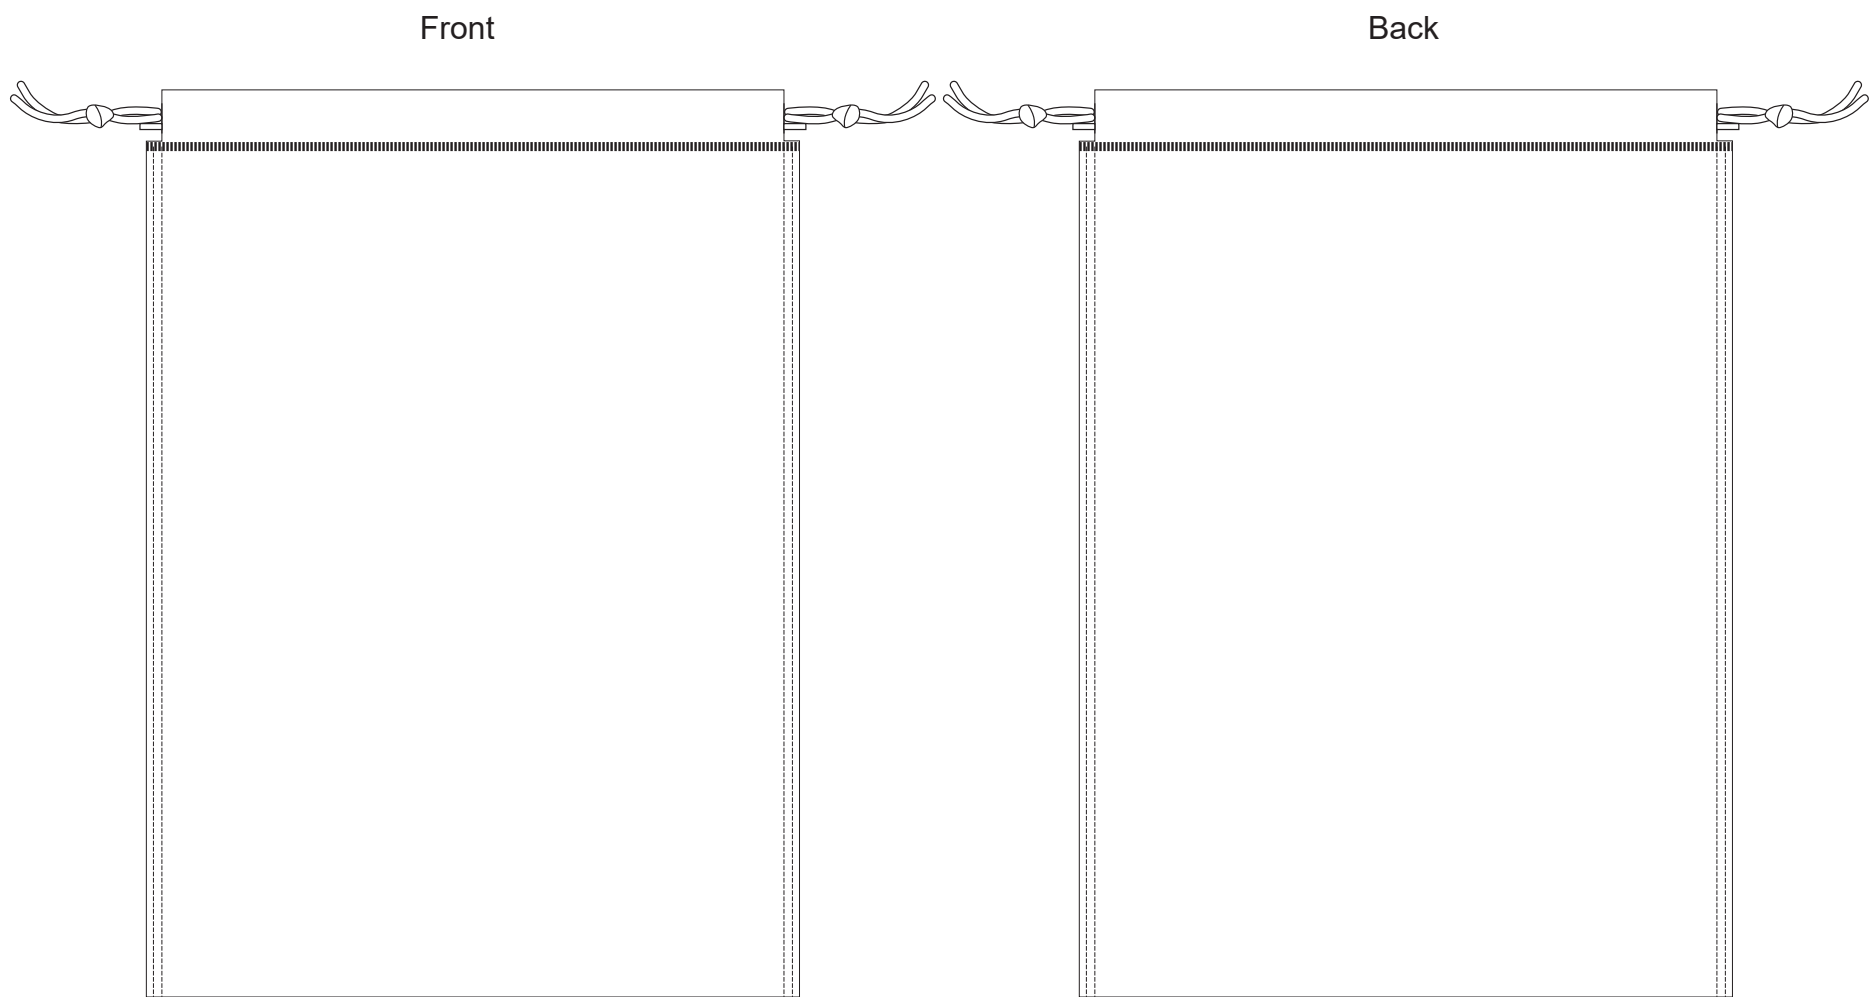

Product: PCH196
 Product Size: Men's Size:S :250 mm (L); M :270 mm (L); L :290 mm (L); XL:310 mm (L)
 Women's Size:S :230 mm (L); M :250 mm (L); L :270 mm (L); XL:290 mm (L)
 Kid's Size: S:175 mm (L); M :190 mm (L); L :210 mm (L); XL:230 mm (L)
 Printed bag packaging:288mm(w) x 400mm(h)
 Decoration Options: Screen print,UV full colour

Universal for all sizes
 Top view

Strap: Screen Print size: 70mm(w) x 10mm(h)
 not actual size

Sole: Screen Print/UV Full Colour Print size: Full size

— Knife line
 — Bleed line

* If you require others sizes, please ask us for a different lineart template, as a different template is required for each size

Printed bag packaging

Shown at 30% actual size

— Knife line
 — Safe print area
 — Bleed line

Print size: 288mm(w) x 400mm(h)