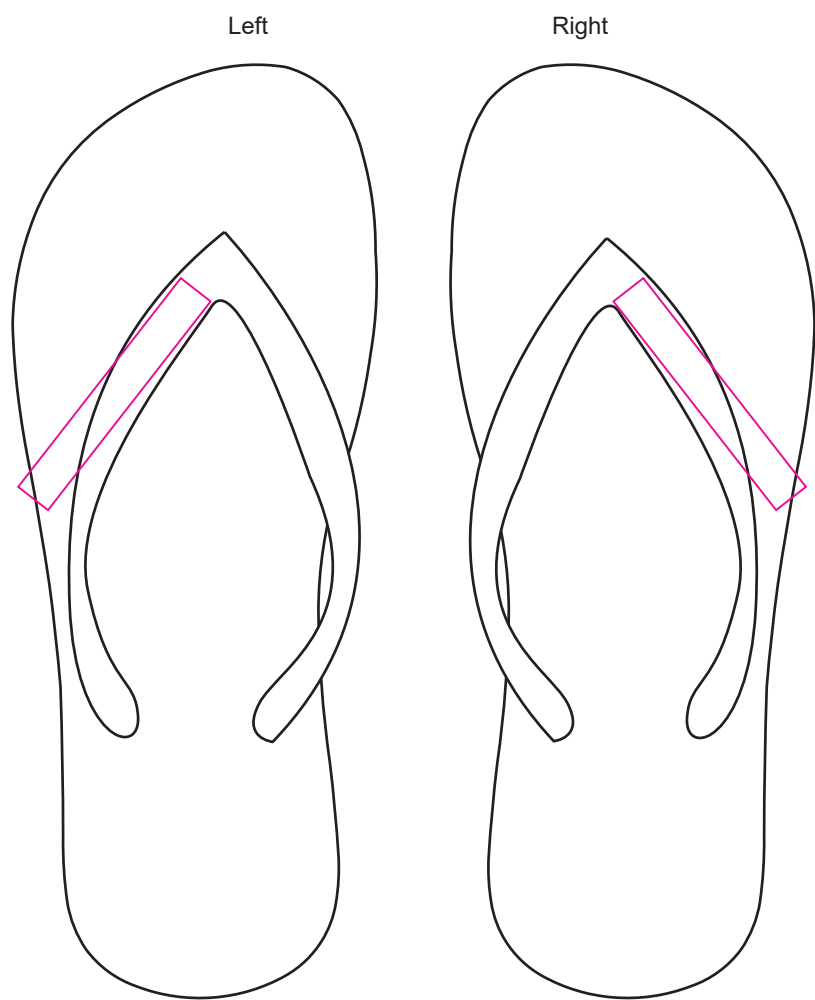

Product: PCH196
 Product Size: Men's Size:S :250 mm (L); M :270 mm (L); L :290 mm (L); XL:310 mm (L)
 Women's Size:S :230 mm (L); M :250 mm (L); L :270 mm (L); XL:290 mm (L)
 Kid's Size: S:175 mm (L); M :190 mm (L); L :210 mm (L); XL:230 mm (L)
 Printed bag packaging:288mm(w) x 400mm(h)
 Decoration Options: Screen print,UV full colour

Universal for all sizes
 Top view

Strap: Screen Print size: 70mm(w) x 10mm(h)
 not actual size

Sole: Screen Print/UV Full Colour Print size: Full size

— Knife line
 — Bleed line

* If you require others sizes, please ask us for a different lineart template, as a different template is required for each size

Printed bag packaging

Shown at 30% actual size

— Knife line
 — Safe print area
 — Bleed line

Print size: 288mm(w) x 400mm(h)