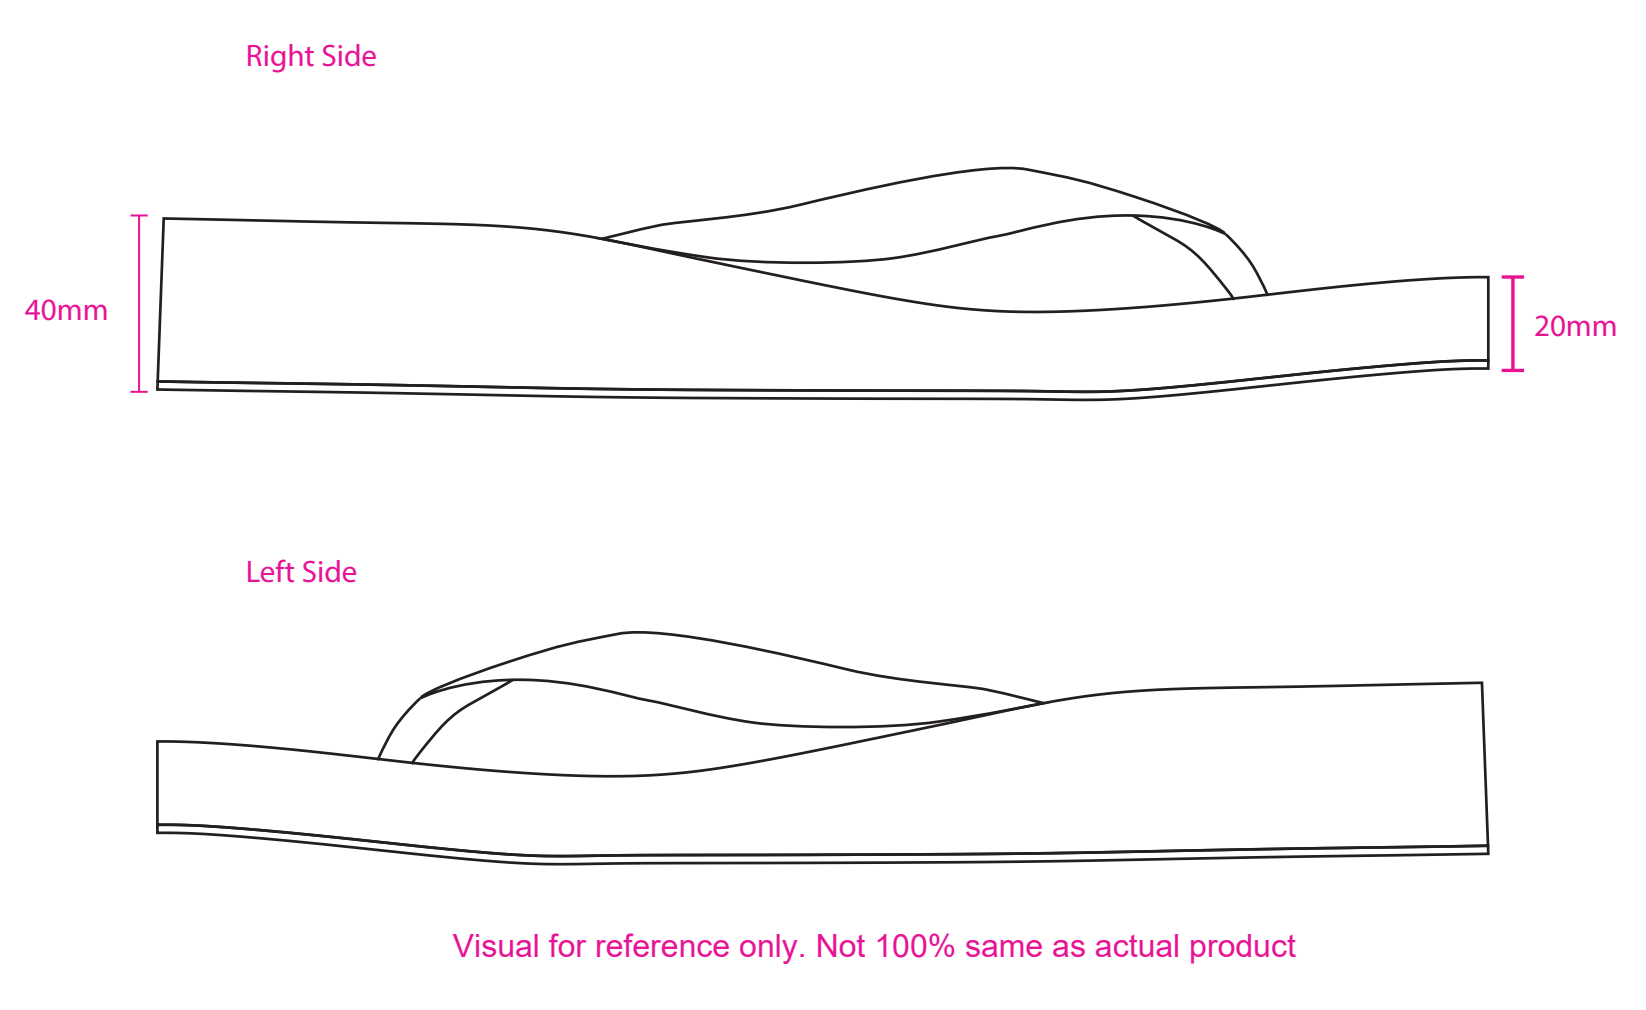

Product: PCH198
 Product Size: Men's Size: S :250 mm (L); M :270 mm (L); L :290 mm (L); XL:310 mm (L)
 Women's Size: S :230 mm (L); M :250 mm (L); L :270 mm (L); XL:290 mm (L)
 Kid's Size: S:175 mm (L); M :190 mm (L); L :210 mm (L); XL:230 mm (L)
 Printed bag packaging: 288mm(w) x 400mm(h)
 Decoration Options: Screen print, UV full colour

* If you require others sizes, please ask us for a different lineart template, as a different template is required for each size

Printed bag packaging

Shown at 40% actual size

Print size: 288mm(w) x 400mm(h)