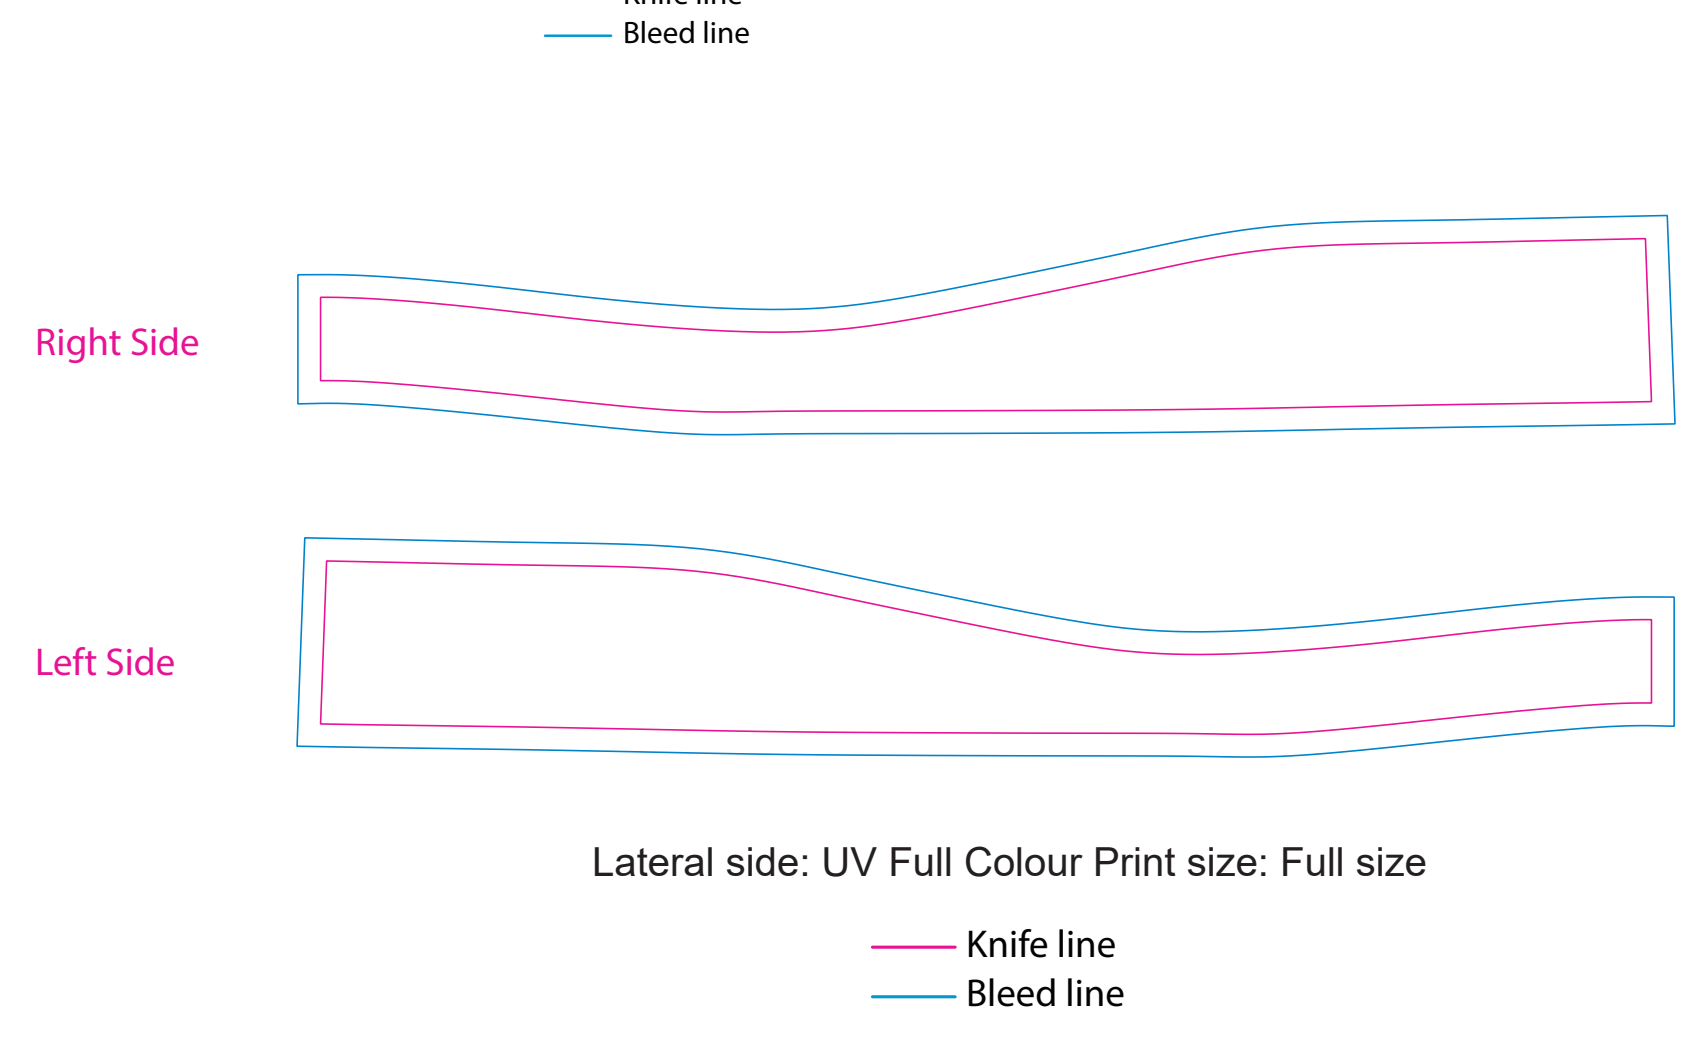

Product: PCH198
 Product Size: Men's Size: S :250 mm (L); M :270 mm (L); L :290 mm (L); XL:310 mm (L)
 Women's Size: S :230 mm (L); M :250 mm (L); L :270 mm (L); XL:290 mm (L)
 Kid's Size: S:175 mm (L); M :190 mm (L); L :210 mm (L); XL:230 mm (L)
 Printed bag packaging: 288mm(w) x 400mm(h)
 Decoration Options: Screen print, UV full colour

* If you require others sizes, please ask us for a different lineart template, as a different template is required for each size

Printed bag packaging

Shown at 40% actual size

Print size: 288mm(w) x 400mm(h)