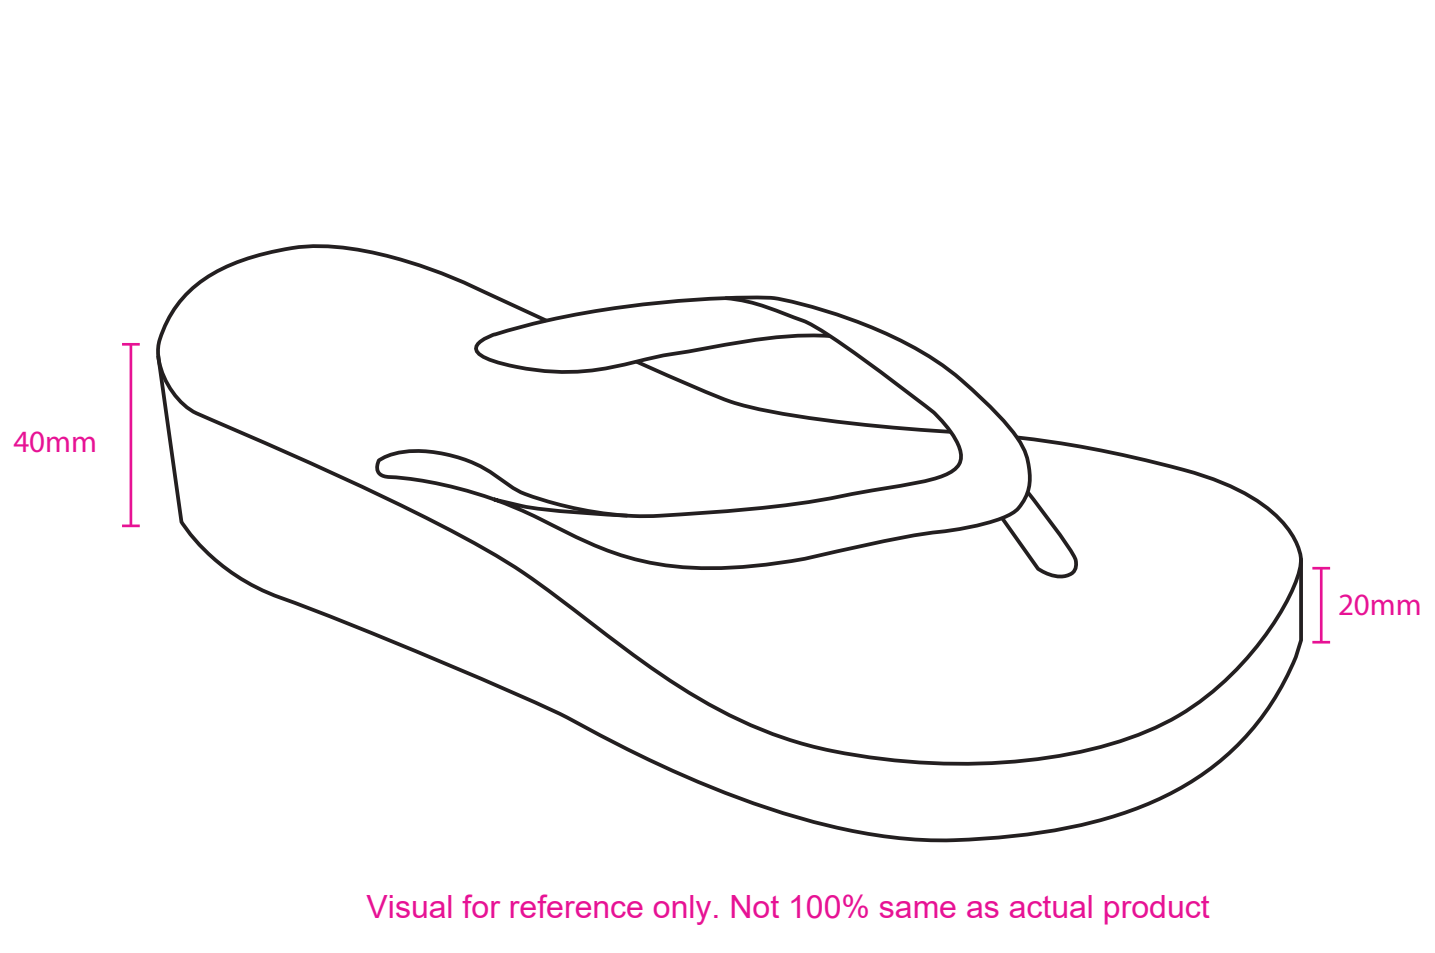

Product: PCH198
 Product Size: Men's Size: S :250 mm (L); M :270 mm (L); L :290 mm (L); XL:310 mm (L)
 Women's Size: S :230 mm (L); M :250 mm (L); L :270 mm (L); XL:290 mm (L)
 Kid's Size: S:175 mm (L); M :190 mm (L); L :210 mm (L); XL:230 mm (L)
 Printed bag packaging: 288mm(w) x 400mm(h)
 Decoration Options: Screen print, UV full colour

* If you require others sizes, please ask us for a different lineart template, as a different template is required for each size

Printed bag packaging

Shown at 40% actual size

Print size: 288mm(w) x 400mm(h)