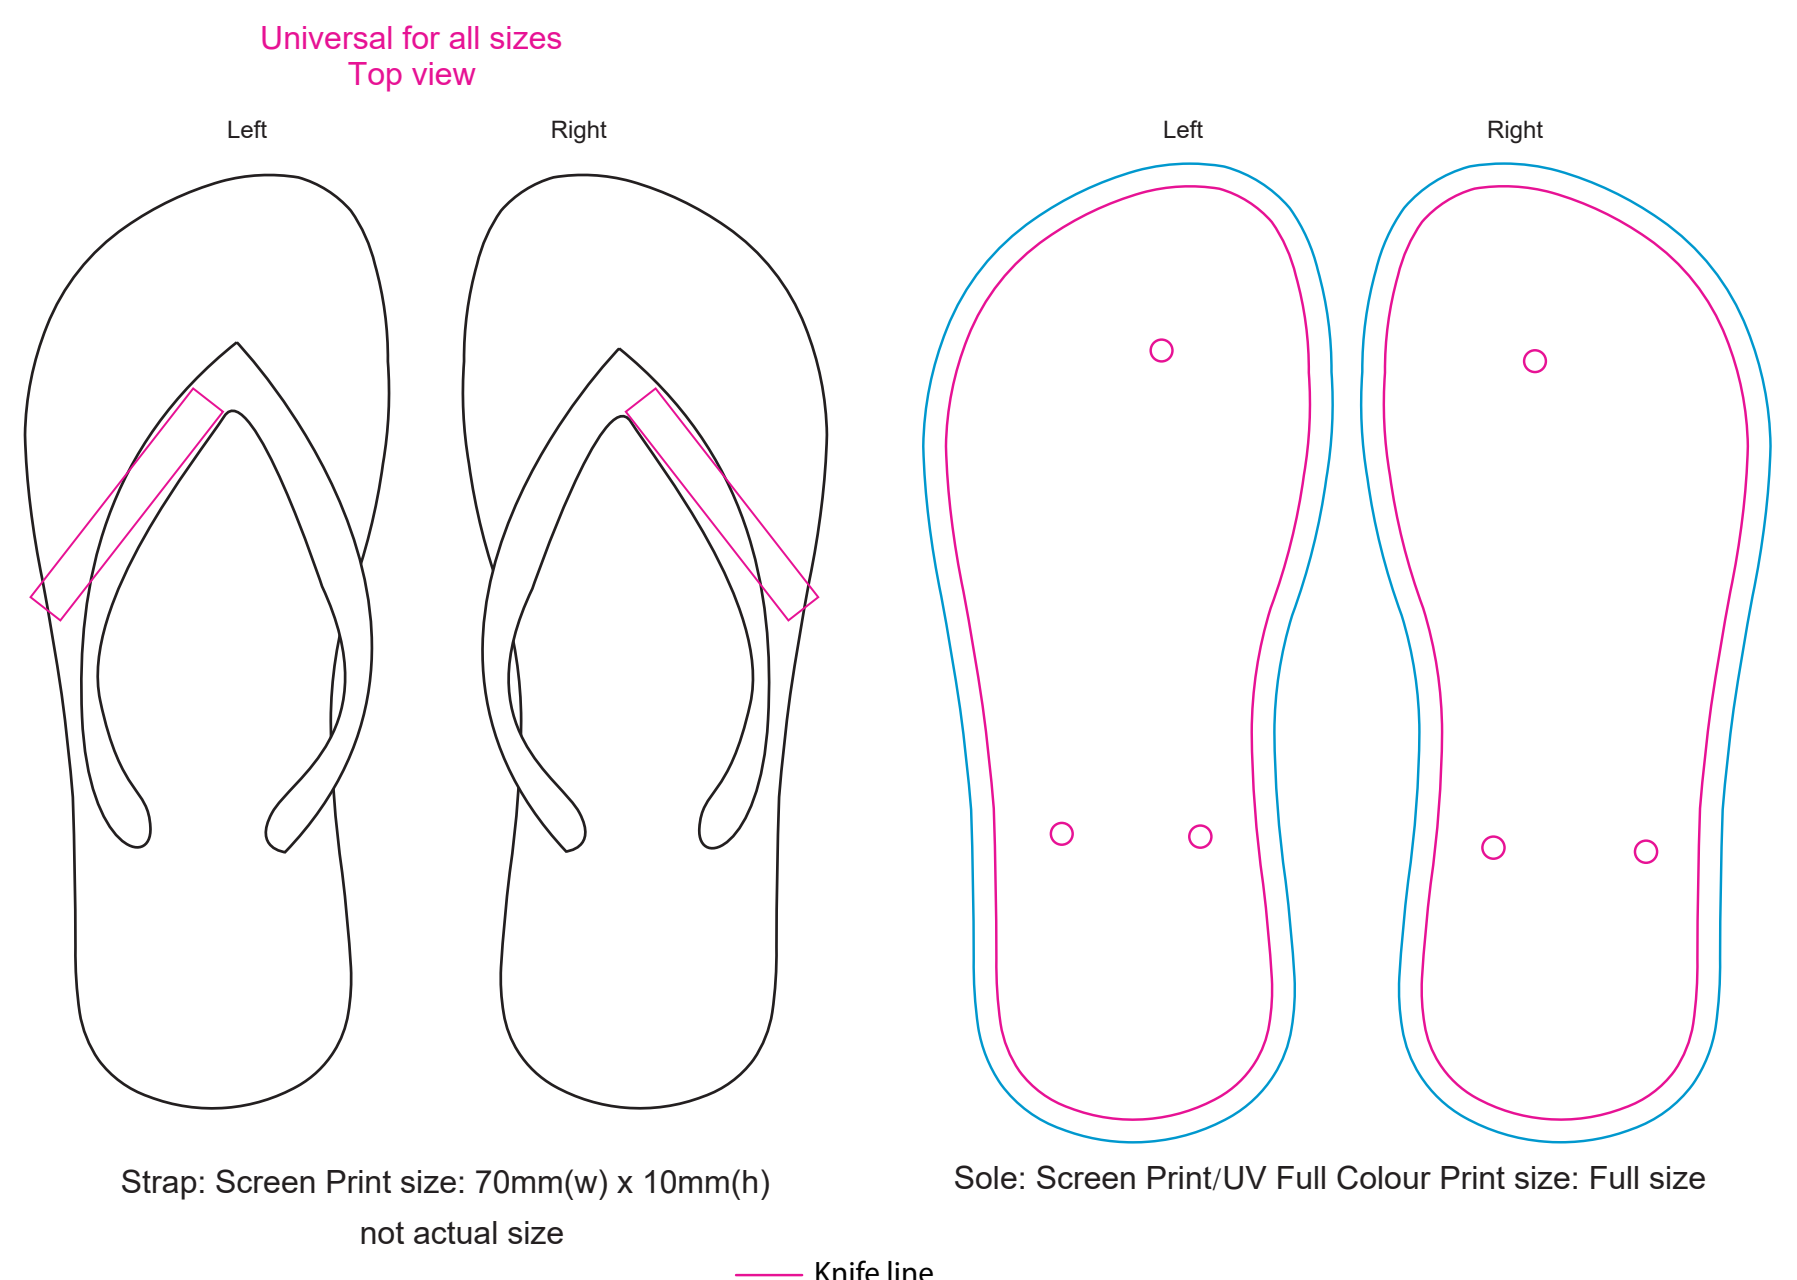

Product: PCH198
 Product Size: Men's Size: S :250 mm (L); M :270 mm (L); L :290 mm (L); XL:310 mm (L)
 Women's Size: S :230 mm (L); M :250 mm (L); L :270 mm (L); XL:290 mm (L)
 Kid's Size: S:175 mm (L); M :190 mm (L); L :210 mm (L); XL:230 mm (L)
 Printed bag packaging: 288mm(w) x 400mm(h)
 Decoration Options: Screen print, UV full colour

* If you require others sizes, please ask us for a different lineart template, as a different template is required for each size

Printed bag packaging

Shown at 40% actual size

Print size: 288mm(w) x 400mm(h)